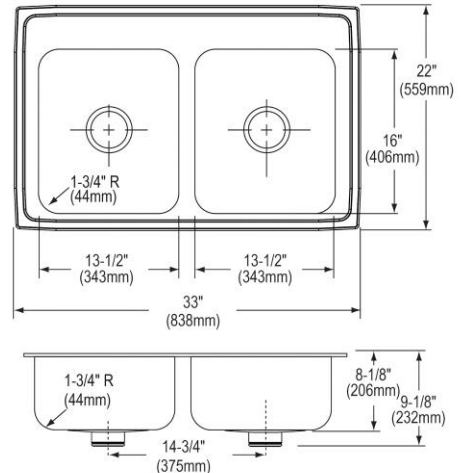

Included with Product: Two LKPD1 Perfect Drains and strainers.

AMERICAN PRIDE. A LIFETIME TRADITION. Like your family, the Elkay family has values and traditions that endure. For almost a century, Elkay has been a family-owned and operated company, providing thousands of jobs that support our families and communities.

Product Compliance: ASME A112.19.3/CSA B45.4
Buy American Act
Accessory: ASME A112.18.2/CSA B125.2

Sinks are listed by IAPMO® as meeting the applicable requirements of the Uniform Plumbing Code®, International Plumbing Code®, and National Plumbing Code of Canada.

- [Clean and Care Manual (PDF)](#)
- [Installation Instructions (PDF) - 1000005236](#)
- [Installation Instructions (PDF) - 74180289 Disposer](#)
- [Installation Instructions (PDF) - 74180340-USA Drain](#)
- [Warranty (PDF)](#)

Similar models are available with: extra deep bowls