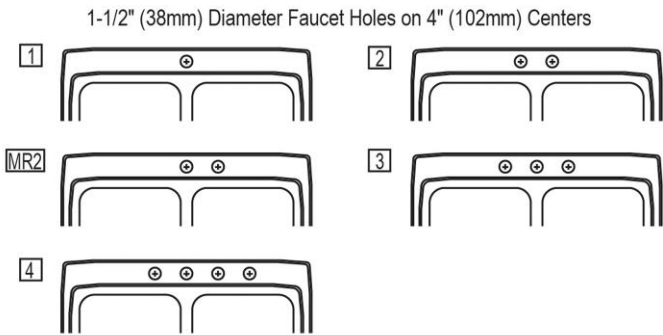

Hole Drilling Configurations: