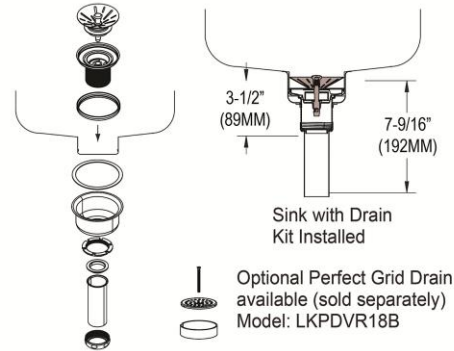

Hole Drilling Configurations: