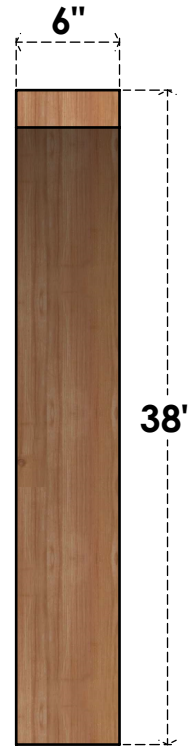

BRC06X38X38THR00RWR

6"W X 38"D X 38"H THORTON ROUGH SAWN BRACE, WESTERN RED CEDAR

SIDE

FRONT

EKENA MILLWORK
 2300 WEST MAIN ST.
 CLARKSVILLE, TX 75426
 TOLL FREE: 866-607-0453
 WWW.EKENAMILLWORK.COM

NOTES

1. INSTALLATION TO BE COMPLETED IN ACCORDANCE WITH MANUFACTURER'S SPECIFICATIONS.
2. DRAWING MAY NOT BE TO SCALE
3. THIS DRAWING IS INTENDED FOR DESIGN AND PLANNING PURPOSES ONLY.
4. ALL INFORMATION CONTAINED HEREIN WAS CURRENT AT THE TIME OF DEVELOPMENT BUT MUST BE REVIEWED AND APPROVED BY THE PRODUCT MANUFACTURER TO BE CONSIDERED ACCURATE.
5. PRODUCTS ARE NOT KILN DRIED. THIS ITEM IS UNIQUE AND WILL CONTAIN THE NATURAL VARIATIONS THAT THE WOOD SPECIES OFFERS. THIS MAY RESULT IN VARIATIONS UP TO 1/4"