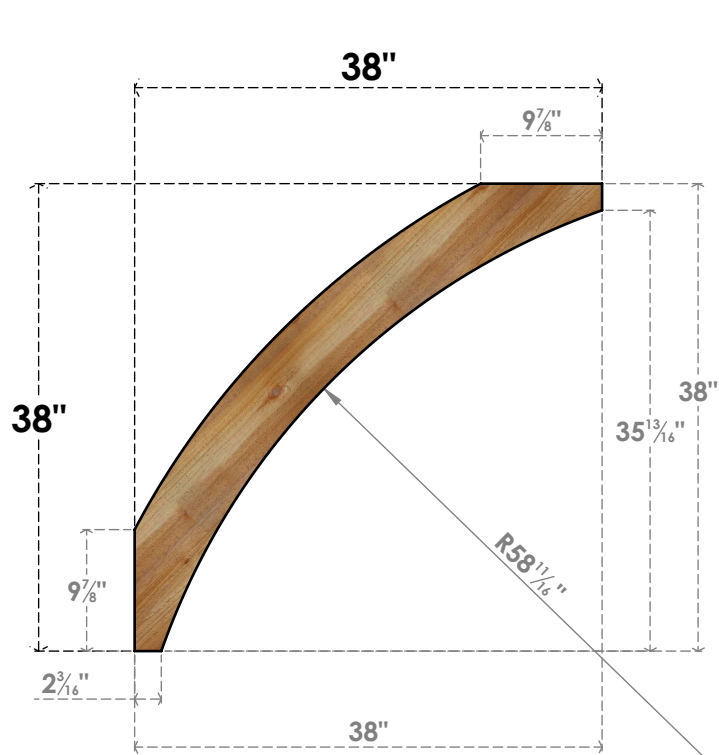

BRC06X38X38THR00RWR

6"W X 38"D X 38"H THORTON ROUGH SAWN BRACE, WESTERN RED CEDAR

SIDE

FRONT

EKENA MILLWORK
 2300 WEST MAIN ST.
 CLARKSVILLE, TX 75426
 TOLL FREE: 866-607-0453
 WWW.EKENAMILLWORK.COM

NOTES

1. INSTALLATION TO BE COMPLETED IN ACCORDANCE WITH MANUFACTURER'S SPECIFICATIONS.
2. DRAWING MAY NOT BE TO SCALE
3. THIS DRAWING IS INTENDED FOR DESIGN AND PLANNING PURPOSES ONLY.
4. ALL INFORMATION CONTAINED HEREIN WAS CURRENT AT THE TIME OF DEVELOPMENT BUT MUST BE REVIEWED AND APPROVED BY THE PRODUCT MANUFACTURER TO BE CONSIDERED ACCURATE.
5. PRODUCTS ARE NOT KILN DRIED. THIS ITEM IS UNIQUE AND WILL CONTAIN THE NATURAL VARIATIONS THAT THE WOOD SPECIES OFFERS. THIS MAY RESULT IN VARIATIONS UP TO 1/4"