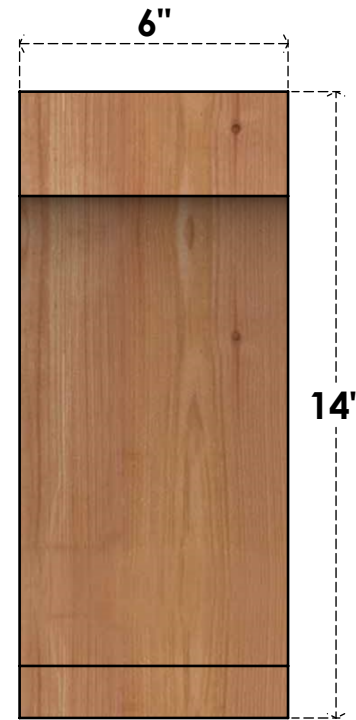

BRC06X06X14IMP00RWR

6"W X 6"D X 14"H IMPERIAL ROUGH SAWN BRACE, WESTERN RED CEDAR

SIDE

FRONT

EKENA MILLWORK
 2300 WEST MAIN ST.
 CLARKSVILLE, TX 75426
 TOLL FREE: 866-607-0453
 WWW.EKENAMILLWORK.COM

NOTES

1. INSTALLATION TO BE COMPLETED IN ACCORDANCE WITH MANUFACTURER'S SPECIFICATIONS.
2. DRAWING MAY NOT BE TO SCALE
3. THIS DRAWING IS INTENDED FOR DESIGN AND PLANNING PURPOSES ONLY.
4. ALL INFORMATION CONTAINED HEREIN WAS CURRENT AT THE TIME OF DEVELOPMENT BUT MUST BE REVIEWED AND APPROVED BY THE PRODUCT MANUFACTURER TO BE CONSIDERED ACCURATE.
5. PRODUCTS ARE NOT KILN DRIED. THIS ITEM IS UNIQUE AND WILL CONTAIN THE NATURAL VARIATIONS THAT THE WOOD SPECIES OFFERS. THIS MAY RESULT IN VARIATIONS UP TO 1/4"