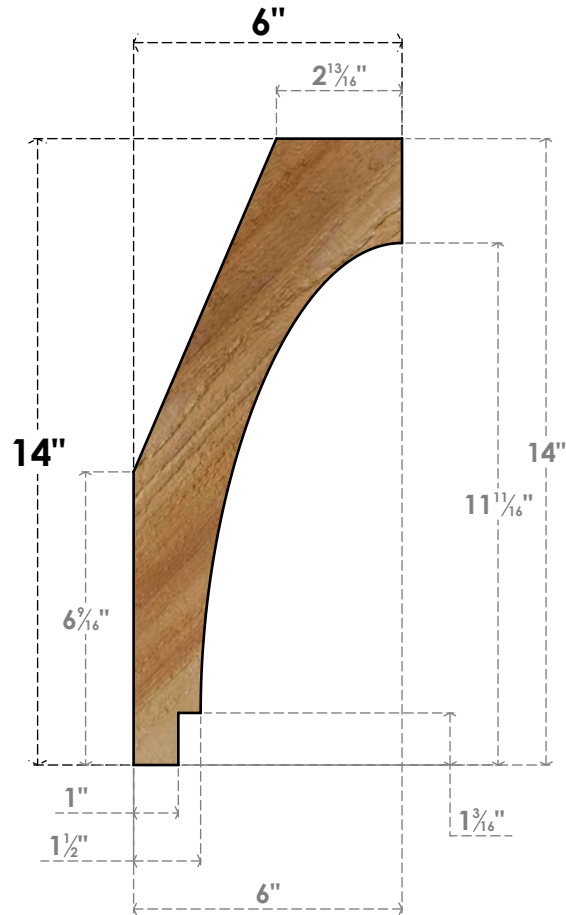

BRC06X06X14IMP00RWR

6"W X 6"D X 14"H IMPERIAL ROUGH SAWN BRACE, WESTERN RED CEDAR

SIDE

FRONT

EKENA MILLWORK
 2300 WEST MAIN ST.
 CLARKSVILLE, TX 75426
 TOLL FREE: 866-607-0453
 WWW.EKENAMILLWORK.COM

NOTES

1. INSTALLATION TO BE COMPLETED IN ACCORDANCE WITH MANUFACTURER'S SPECIFICATIONS.
2. DRAWING MAY NOT BE TO SCALE
3. THIS DRAWING IS INTENDED FOR DESIGN AND PLANNING PURPOSES ONLY.
4. ALL INFORMATION CONTAINED HEREIN WAS CURRENT AT THE TIME OF DEVELOPMENT BUT MUST BE REVIEWED AND APPROVED BY THE PRODUCT MANUFACTURER TO BE CONSIDERED ACCURATE.
5. PRODUCTS ARE NOT KILN DRIED. THIS ITEM IS UNIQUE AND WILL CONTAIN THE NATURAL VARIATIONS THAT THE WOOD SPECIES OFFERS. THIS MAY RESULT IN VARIATIONS UP TO 1/4"