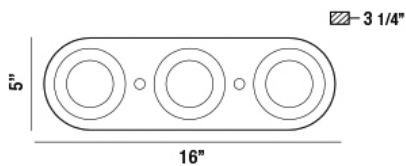

3LT LED SURFACE MOUNT

Product Details

Finish	:	White
Shade	:	White
Length	:	16"
Width	:	5"
Height	:	3.25"
Est. Weight	:	6.81 lbs
IP Rating	:	20
Approval	:	cULus

BULB DETAILS

No. of Bulbs	:	3
Bulb Type	:	LED
Bulb Voltage	:	36-41V
Bulb Wattage	:	10W
Bulb Socket	:	LED
Input Voltage	:	120V
Dimmable	:	Yes
Lumens	:	3300lm
Kelvin	:	3000K
CRI	:	80++
Bulb Included	:	Yes

Options Available

FINISH	SHADE
White	White

TECHNICAL DETAILS

Canopy Length	:	16"
Canopy Width	:	5.25"
Canopy Height	:	3.5"
Driver	:	Ever Shining

PROJECT INFORMATION

Job Name: Date: Type:

Comments: