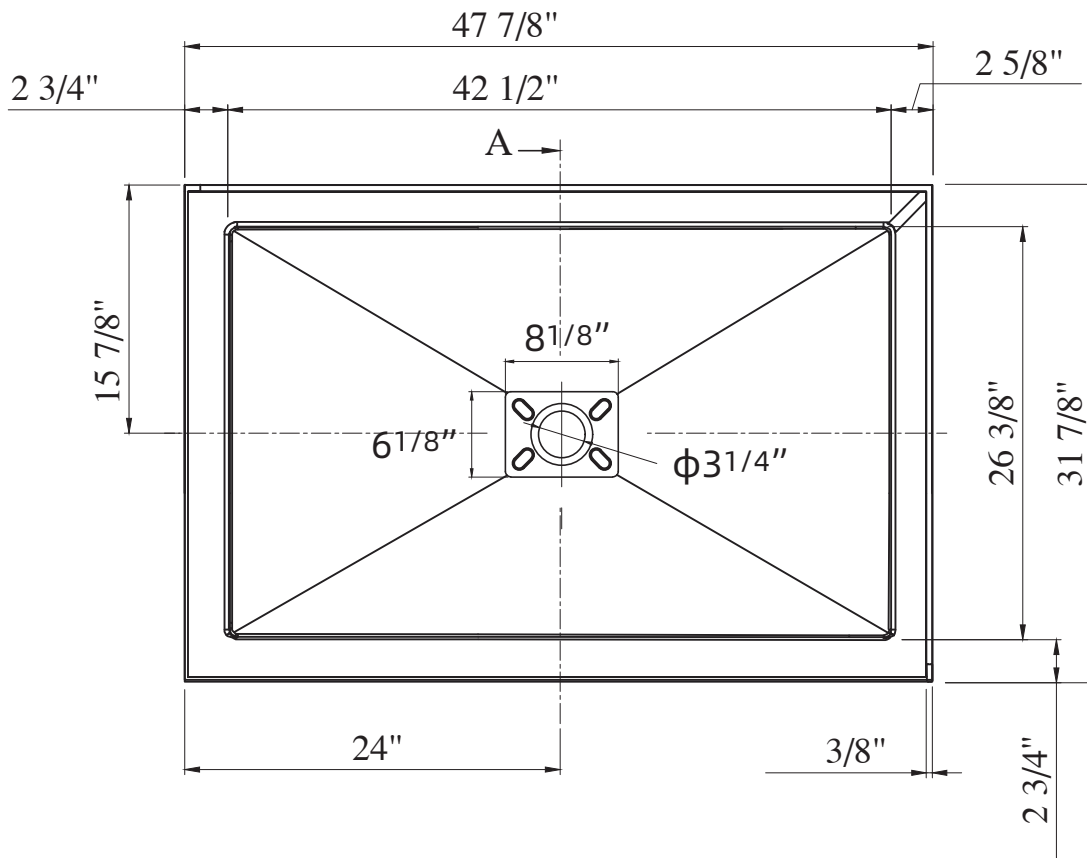

ZEAFIVE[®]

PRODUCT
INSTRUCTION
VIDEO

SIZE DETAILS

ACRYLIC SHOWER BASE

PRODUCT SIZE: 48"

All dimensions are nominal,
minor variations may occur.

Top View

Side View

Cap