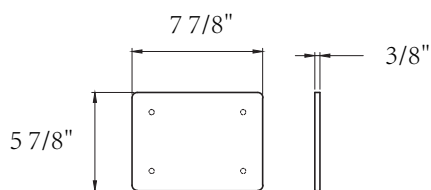

ZEAFIVE[®]

PRODUCT
INSTRUCTION
VIDEO

SIZE DETAILS

ACRYLIC SHOWER BASE

PRODUCT SIZE: 48"

All dimensions are nominal,
minor variations may occur.

Top View

Side View