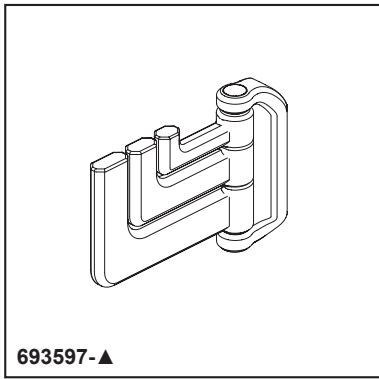

BRIZO®

ACCESSORIES

- Levoir® Bath Collection
- Hinged Robe Hook

STANDARD SPECIFICATIONS:

- Wood blocking is preferable behind all wall surfaces. If wood blocking is not available, try finding a wood stud to anchor this accessory.
- Mounting hardware and mounting instructions included with product.
- Note: Plastic anchors, screw, toggle bolts, and mounting brackets are included with the mounting hardware.

WARRANTY

- Parts and Finish – Lifetime limited warranty; or for commercial purchasers, 10 years for multi-family residential (apartments and condominiums) and 5 years for all other commercial uses, in each case from the date the product is received by the original purchaser or their authorized representative (installation contractor, etc.).
- Please go to www.brizo.com for the complete details of our limited warranty.

693597-▲