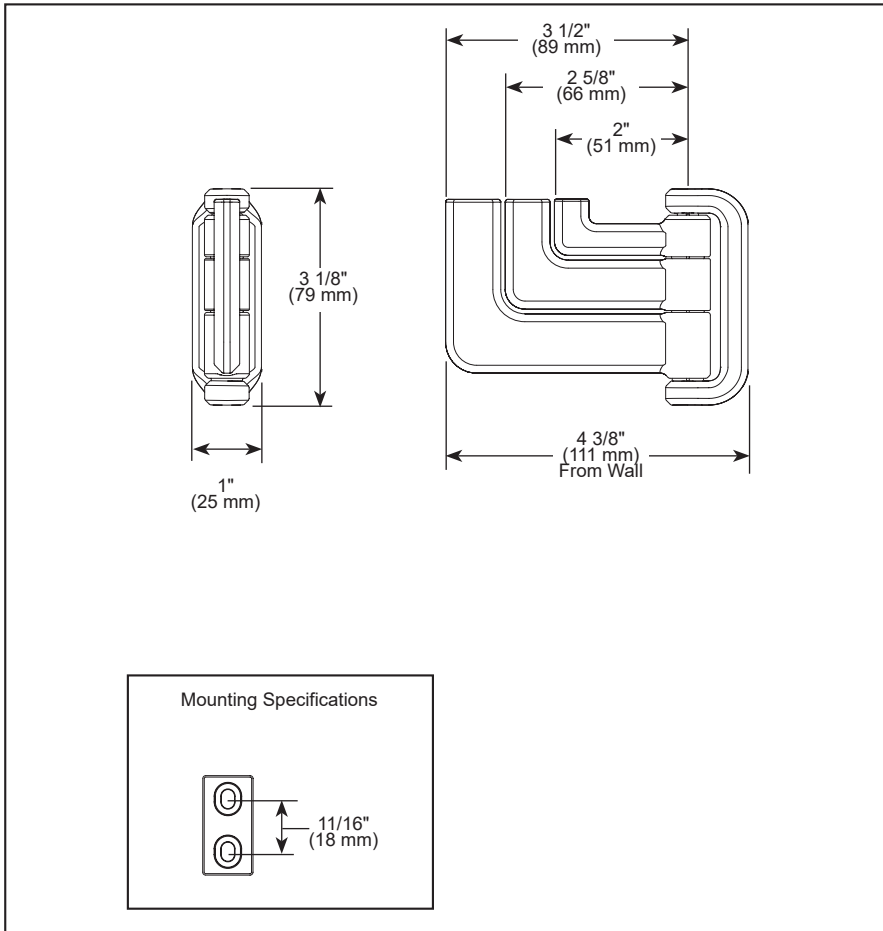

BRIZO®

ACCESSORIES

- Levoir® Bath Collection
- Hinged Robe Hook

STANDARD SPECIFICATIONS:

- Wood blocking is preferable behind all wall surfaces. If wood blocking is not available, try finding a wood stud to anchor this accessory.
- Mounting hardware and mounting instructions included with product.
- Note: Plastic anchors, screw, toggle bolts, and mounting brackets are included with the mounting hardware.

WARRANTY

- Parts and Finish – Lifetime limited warranty; or for commercial purchasers, 10 years for multi-family residential (apartments and condominiums) and 5 years for all other commercial uses, in each case from the date the product is received by the original purchaser or their authorized representative (installation contractor, etc.).
- Please go to www.brizo.com for the complete details of our limited warranty.

693597-▲

RP100215

RP100219

▲ Designate proper finish suffix

Brizo Kitchen & Bath Company reserves the right (1) to make changes in specifications and materials, and (2) to change or discontinue models, both without notice or obligation. Dimensions are for reference only. See current full-line price book or www.brizo.com for finish options and product availability.

BSP-A-693597 Rev. B

Brizo Kitchen & Bath Company

55 E. 111th Street, Carmel, Indiana 46280
350 South Edgeware Road, St. Thomas, ON N5P 4L1
© 2025 Brizo Kitchen & Bath Company