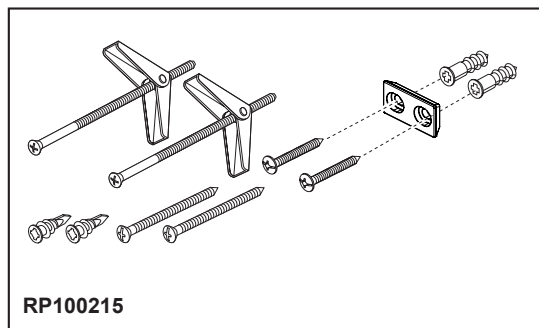

BRIZO®

ACCESSORIES

- Levoir® Bath Collection
- Hinged Robe Hook

STANDARD SPECIFICATIONS:

- Wood blocking is preferable behind all wall surfaces. If wood blocking is not available, try finding a wood stud to anchor this accessory.
- Mounting hardware and mounting instructions included with product.
- Note: Plastic anchors, screw, toggle bolts, and mounting brackets are included with the mounting hardware.

WARRANTY

- Parts and Finish – Lifetime limited warranty; or for commercial purchasers, 10 years for multi-family residential (apartments and condominiums) and 5 years for all other commercial uses, in each case from the date the product is received by the original purchaser or their authorized representative (installation contractor, etc.).
- Please go to www.brizo.com for the complete details of our limited warranty.

693597-▲

RP100215

RP100219

▲ Designate proper finish suffix

Brizo Kitchen & Bath Company reserves the right (1) to make changes in specifications and materials, and (2) to change or discontinue models, both without notice or obligation. Dimensions are for reference only. See current full-line price book or www.brizo.com for finish options and product availability.

BSP-A-693597 Rev. B

Brizo Kitchen & Bath Company

55 E. 111th Street, Carmel, Indiana 46280
350 South Edgeware Road, St. Thomas, ON N5P 4L1
© 2025 Brizo Kitchen & Bath Company