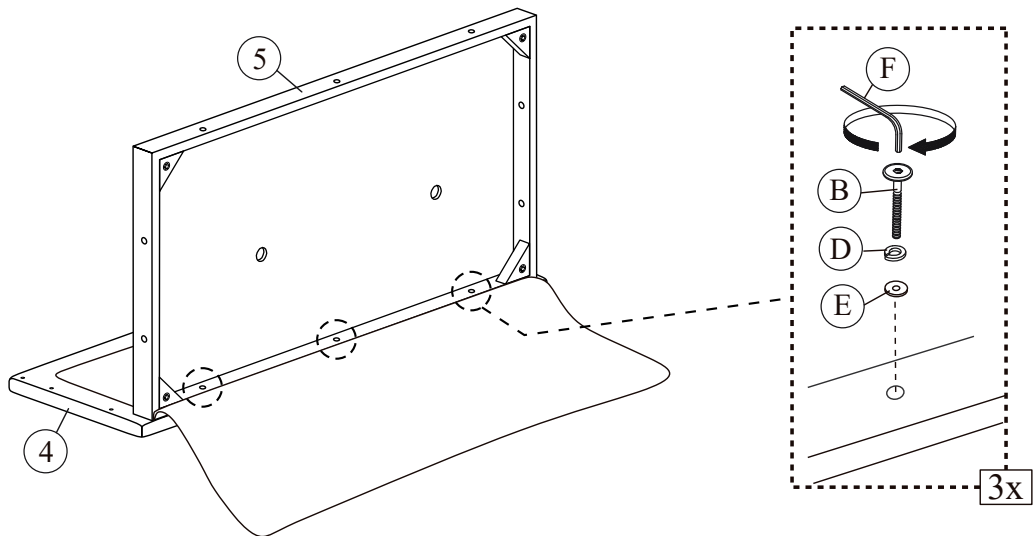

1

A 12 PCS
M8×30mm

2

B 3 PCS
M6×40mm

D 3 PCS
M6

E 3 PCS
M6

F

3

B 4 PCS
M6×40mm

D 4 PCS
M6

E 4 PCS
M6

F