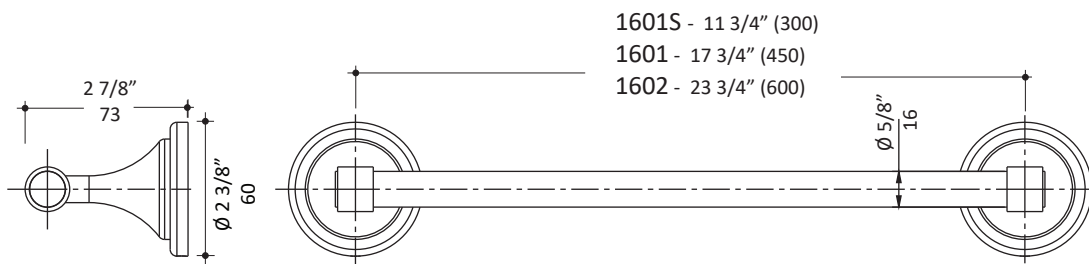

Features:

- Wall-mount towel bar
- Includes mounting hardware
- Plated brass construction

Finish Options:

- CR - Polished Chrome
- PN - Polished Nickel
- NI - Brushed Nickel
- BG - Brushed Gold
- 44 - Matte Black

Codes + Standards:

- Meets and exceeds applicable national codes and standards

LACAVA reserves the right to revise any dimension or information on this sheet without notice. Dimensions are nominal and may vary within an industry accepted tolerance of 1/4". Drawings provided herein are meant to give the user an idea of the product and are not made to scale. Location of plumbing is meant for reference, your specific application may vary.