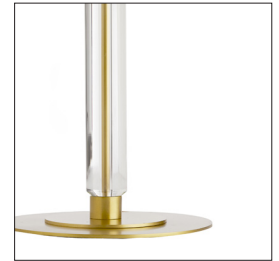

ARTERIOS

GIO FLOOR LAMP

79818-427
 H: 67 IN, Dia: 22.00 IN
 Clear Crystal
 Contract Suitable As Is

Sophisticated style simplified. Clear crystal cylinders stacked on an antique brass frame makes for a floor lamp full of luxe and luster. Each cylindrical column tapers at its ends, defining the point of juncture between materials. A sleek stepped base offers an elevated platform to showcase the Gio's polished profile. Topped with an off-white linen drum shade with off-white cotton lining and an acrylic with brass finial. Com-

APPEARANCE

Material	Off-White
Finish	Cotton, Crystal, Linen, Steel
Finish Will Vary	Antique Brass, Clear, Off-White
Top Coat/Sealant	true
Finial Description	Base

DIMENSIONS

Shade	Top: 21.00 IN, Dia: 22.00 IN, Side: 12 IN
Body	H: 53 IN, Dia: 13.00 IN
Foot Print	Dia: 13.00 IN
Harp	9.5 IN

WIRING

Rating	Indoor Only
Tilt Test	10 Degrees - AU
Cord	12 FT, SPT-2, Taupe Fabric
Socket	1, Brass, Type A - E26
Switch	3-Way Rotary, At Socket
Maximum Watt	150
Voltage	110-120 V

CERTIFICATIONS

Cerifications	Mexico Australia, EU, United Kingdom, Middle East, United States, Canada
---------------	---