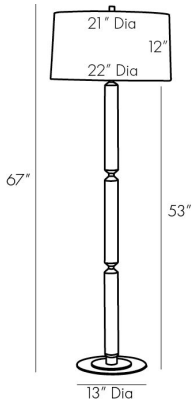

ARTERIOS

GIO FLOOR LAMP

79818-427
 H: 67 IN, Dia: 22.00 IN
 Clear Crystal
 Contract Suitable As Is

Sophisticated style simplified. Clear crystal cylinders stacked on an antique brass frame makes for a floor lamp full of luxe and luster. Each cylindrical column tapers at its ends, defining the point of juncture between materials. A sleek stepped base offers an elevated platform to showcase the Gio's polished profile. Topped with an off-white linen drum shade with off-white cotton lining and an acrylic with brass finial. Com-

APPEARANCE

Material	Off-White
Finish	Cotton, Crystal, Linen, Steel
Finish Will Vary	Antique Brass, Clear, Off-White
Top Coat/Sealant	true
Finial Description	Base

DIMENSIONS

Shade	Top: 21.00 IN, Dia: 22.00 IN, Side: 12 IN
Body	H: 53 IN, Dia: 13.00 IN
Foot Print	Dia: 13.00 IN
Harp	9.5 IN

WIRING

Rating	Indoor Only
Tilt Test	10 Degrees - AU
Cord	12 FT, SPT-2, Taupe Fabric
Socket	1, Brass, Type A - E26
Switch	3-Way Rotary, At Socket
Maximum Watt	150
Voltage	110-120 V

CERTIFICATIONS

Cerifications	Mexico Australia, EU, United Kingdom, Middle East, United States, Canada
---------------	---

COMPLIANCY

UL/ETL	Yes
CB	Yes
RoHS	true

SHIPPING

Product Weight	35 LBS
Gross Weight 1	37 LBS
Gross Weight 2	5 LBS
Shipping Box 1	H: 63.5 IN, L: 16.2 IN, W: 7.2 IN
Shipping Box 2	H: 16 IN, L: 24 IN, W: 24 IN