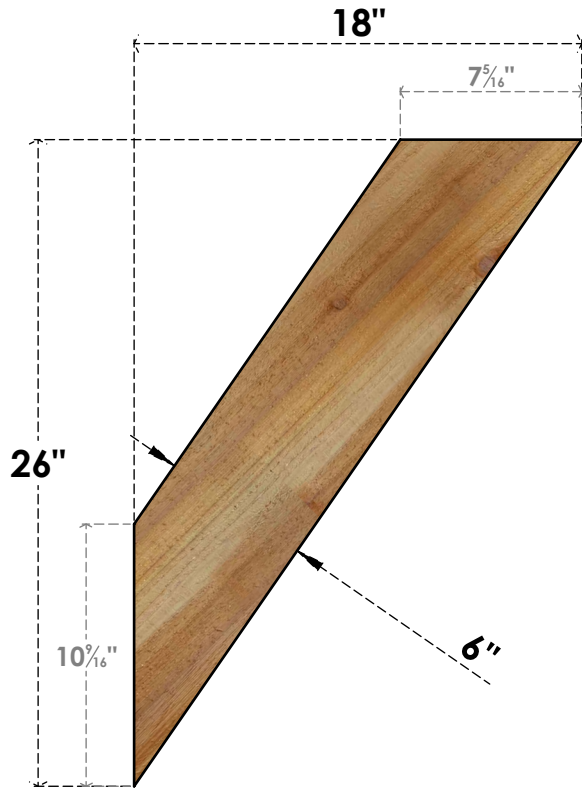

# BRC06X18X26TRA00RWR

6"W X 18"D X 26"H TRADITIONAL ROUGH SAWN BRACE, WESTERN RED CEDAR

**SIDE**

**FRONT**

EKENA MILLWORK  
2300 WEST MAIN ST.  
CLARKSVILLE, TX 75426  
TOLL FREE: 866-607-0453  
WWW.EKENAMILLWORK.COM