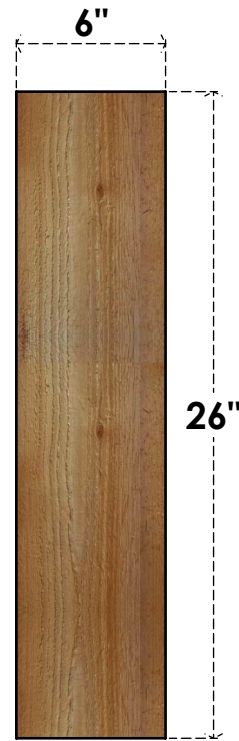

# BRC06X18X26TRA00RWR

6"W X 18"D X 26"H TRADITIONAL ROUGH SAWN BRACE, WESTERN RED CEDAR

**SIDE**

**FRONT**

EKENA MILLWORK  
2300 WEST MAIN ST.  
CLARKSVILLE, TX 75426  
TOLL FREE: 866-607-0453  
WWW.EKENAMILLWORK.COM

**NOTES**

1. INSTALLATION TO BE COMPLETED IN ACCORDANCE WITH MANUFACTURER'S SPECIFICATIONS.
2. DRAWING MAY NOT BE TO SCALE
3. THIS DRAWING IS INTENDED FOR DESIGN AND PLANNING PURPOSES ONLY.
4. ALL INFORMATION CONTAINED HEREIN WAS CURRENT AT THE TIME OF DEVELOPMENT BUT MUST BE REVIEWED AND APPROVED BY THE PRODUCT MANUFACTURER TO BE CONSIDERED ACCURATE.
5. PRODUCTS ARE NOT KILN DRIED. THIS ITEM IS UNIQUE AND WILL CONTAIN THE NATURAL VARIATIONS THAT THE WOOD SPECIES OFFERS. THIS MAY RESULT IN VARIATIONS UP TO 1/4"