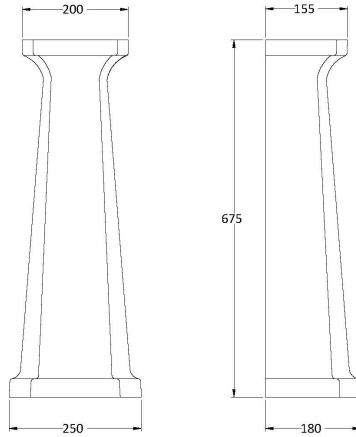

# CUSTOMER DATA SHEET

**DESCRIPTION:**

560 2Th Basin & Full Pedestal

# CUSTOMER DATA SHEET - CERAMICS

**DESCRIPTION:** 560mm Basin 2Th

PRODUCT DIMENSIONS			
Height (mm)	Width (mm)	Depth (mm)	Nett Wgt Kg
266	560	450	16.7

PACKAGING DIMENSIONS			
Height (mm)	Width (mm)	Depth (mm)	Gross Wgt Kg
287	575	490	17.5

PACKAGING DATA			
Box Colour	Brown Cardboard Box - Printed		
Box Qty	1	Label Colour	Not Applicable
Label Size	100 x 50	Label Qty	0

OUTER BOX DIMENSIONS (If Applicable)			
Height (mm)	Width (mm)	Depth (mm)	Gross Wgt Kg

# CUSTOMER DATA SHEET - CERAMICS

**DESCRIPTION:** Full Pedestal

PRODUCT DIMENSIONS			
Height (mm)	Width (mm)	Depth (mm)	Nett Wgt Kg
670	250	180	11

PACKAGING DIMENSIONS			
Height (mm)	Width (mm)	Depth (mm)	Gross Wgt Kg
140	285	715	11.6