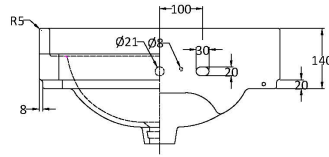

# CUSTOMER DATA SHEET

**DESCRIPTION:**

560 2Th Basin & Full Pedestal

# CUSTOMER DATA SHEET - CERAMICS

**DESCRIPTION:** 560mm Basin 2Th

PRODUCT DIMENSIONS			
Height (mm)	Width (mm)	Depth (mm)	Nett Wgt Kg
266	560	450	16.7

PACKAGING DIMENSIONS			
Height (mm)	Width (mm)	Depth (mm)	Gross Wgt Kg
287	575	490	17.5

PACKAGING DATA			
Box Colour	Brown Cardboard Box - Printed		
Box Qty	1	Label Colour	Not Applicable
Label Size	100 x 50	Label Qty	0

OUTER BOX DIMENSIONS (If Applicable)			
Height (mm)	Width (mm)	Depth (mm)	Gross Wgt Kg

# CUSTOMER DATA SHEET - CERAMICS

**DESCRIPTION:** Full Pedestal

PRODUCT DIMENSIONS			
Height (mm)	Width (mm)	Depth (mm)	Nett Wgt Kg
670	250	180	11

PACKAGING DIMENSIONS			
Height (mm)	Width (mm)	Depth (mm)	Gross Wgt Kg
140	285	715	11.6