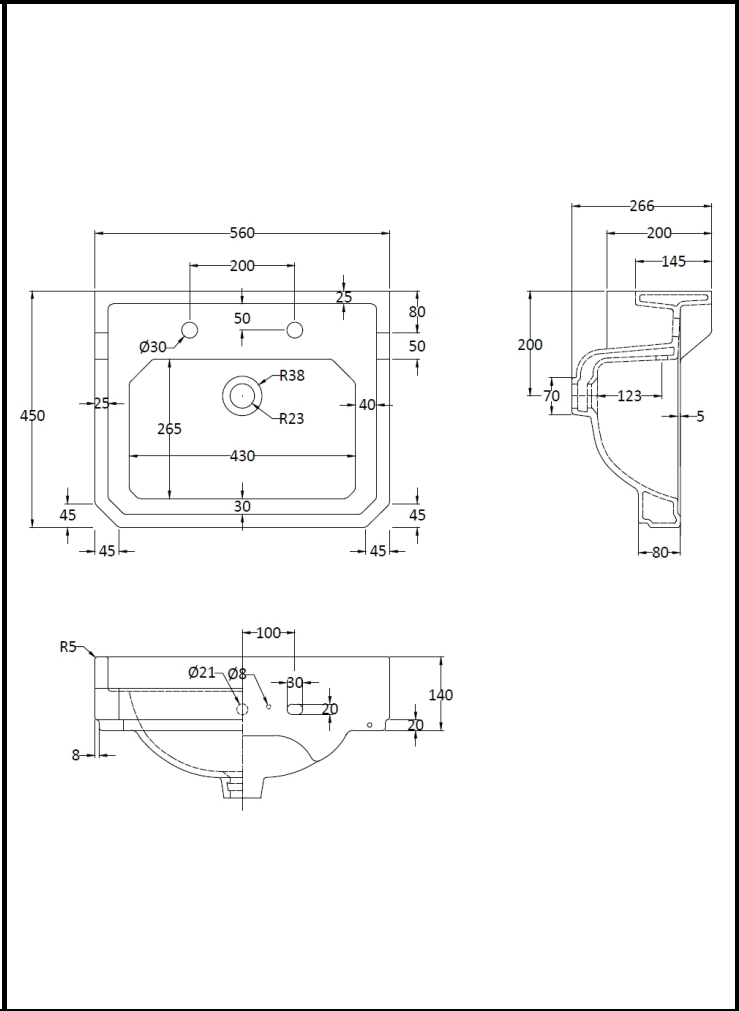

# CUSTOMER DATA SHEET

**DESCRIPTION:**

560 2Th Basin & Full Pedestal

# CUSTOMER DATA SHEET - CERAMICS

**DESCRIPTION:** 560mm Basin 2Th

PRODUCT DIMENSIONS			
Height (mm)	Width (mm)	Depth (mm)	Nett Wgt Kg
266	560	450	16.7

PACKAGING DIMENSIONS			
Height (mm)	Width (mm)	Depth (mm)	Gross Wgt Kg
287	575	490	17.5

PACKAGING DATA			
Box Colour	Brown Cardboard Box - Printed		
Box Qty	1	Label Colour	Not Applicable
Label Size	100 x 50	Label Qty	0

OUTER BOX DIMENSIONS (If Applicable)			
Height (mm)	Width (mm)	Depth (mm)	Gross Wgt Kg

# CUSTOMER DATA SHEET - CERAMICS

**DESCRIPTION:** Full Pedestal

PRODUCT DIMENSIONS			
Height (mm)	Width (mm)	Depth (mm)	Nett Wgt Kg
670	250	180	11

PACKAGING DIMENSIONS			
Height (mm)	Width (mm)	Depth (mm)	Gross Wgt Kg
140	285	715	11.6