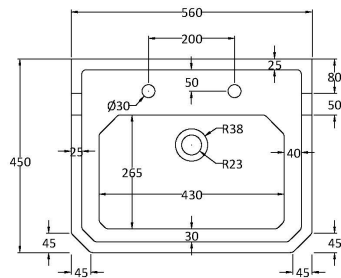

# CUSTOMER DATA SHEET

**DESCRIPTION:**

560 2Th Basin & Full Pedestal

# CUSTOMER DATA SHEET - CERAMICS

**DESCRIPTION:** 560mm Basin 2Th

PRODUCT DIMENSIONS			
Height (mm)	Width (mm)	Depth (mm)	Nett Wgt Kg
266	560	450	16.7

PACKAGING DIMENSIONS			
Height (mm)	Width (mm)	Depth (mm)	Gross Wgt Kg
287	575	490	17.5

PACKAGING DATA			
Box Colour	Brown Cardboard Box - Printed		
Box Qty	1	Label Colour	Not Applicable
Label Size	100 x 50	Label Qty	0

OUTER BOX DIMENSIONS (If Applicable)			
Height (mm)	Width (mm)	Depth (mm)	Gross Wgt Kg

# CUSTOMER DATA SHEET - CERAMICS

**DESCRIPTION:** Full Pedestal

PRODUCT DIMENSIONS			
Height (mm)	Width (mm)	Depth (mm)	Nett Wgt Kg
670	250	180	11

PACKAGING DIMENSIONS			
Height (mm)	Width (mm)	Depth (mm)	Gross Wgt Kg
140	285	715	11.6