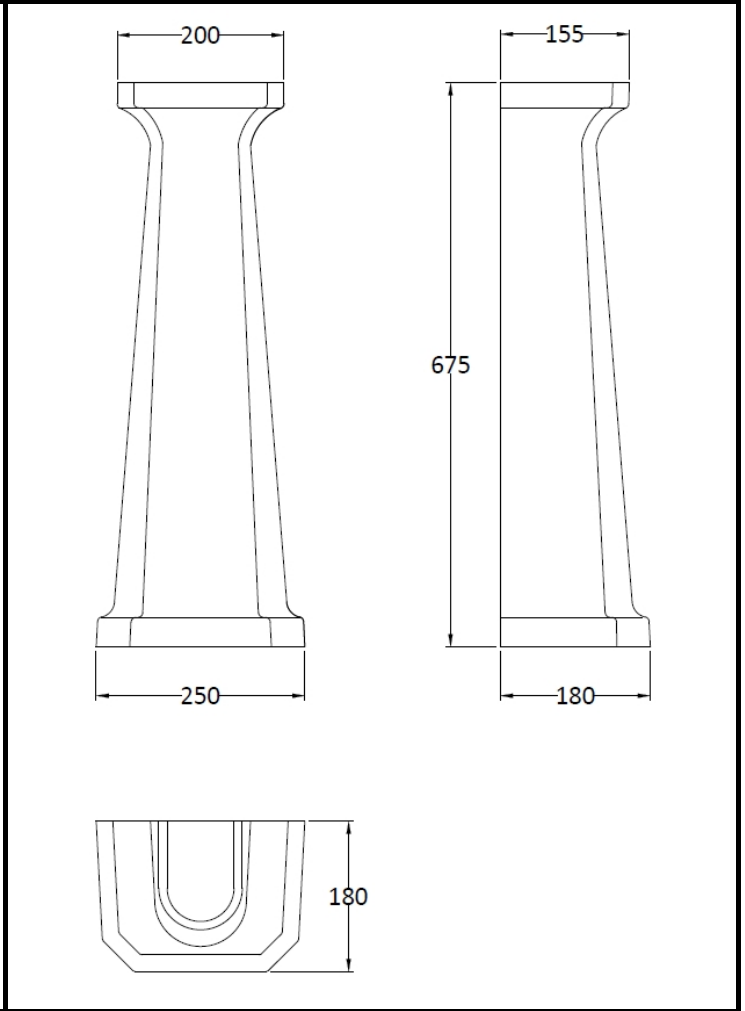

# CUSTOMER DATA SHEET - CERAMICS

**DESCRIPTION:** 560mm Basin 2Th

PRODUCT DIMENSIONS			
Height (mm)	Width (mm)	Depth (mm)	Nett Wgt Kg
266	560	450	16.7

PACKAGING DIMENSIONS			
Height (mm)	Width (mm)	Depth (mm)	Gross Wgt Kg
287	575	490	17.5

BASINS			
Tap Hole	Two Tapholes	Chain Stay Hole	Yes
Template	Not Required	Waste Type Req'd	Slotted With Plug
Overflow Incl.	Yes	Overflow Cover	Yes
Inner Bowl Depth	110mm		

GENERAL	
Fixing Supplied	No

# CUSTOMER DATA SHEET - CERAMICS

**DESCRIPTION:** Full Pedestal

PRODUCT DIMENSIONS			
Height (mm)	Width (mm)	Depth (mm)	Nett Wgt Kg
670	250	180	11

PACKAGING DIMENSIONS			
Height (mm)	Width (mm)	Depth (mm)	Gross Wgt Kg
140	285	715	11.6