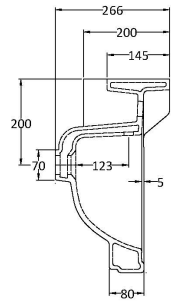

# CUSTOMER DATA SHEET

**DESCRIPTION:**

560 2Th Basin & Full Pedestal

# CUSTOMER DATA SHEET - CERAMICS

**DESCRIPTION:** 560mm Basin 2Th

PRODUCT DIMENSIONS			
Height (mm)	Width (mm)	Depth (mm)	Nett Wgt Kg
266	560	450	16.7

PACKAGING DIMENSIONS			
Height (mm)	Width (mm)	Depth (mm)	Gross Wgt Kg
287	575	490	17.5

PACKAGING DATA			
Box Colour	Brown Cardboard Box - Printed		
Box Qty	1	Label Colour	Not Applicable
Label Size	100 x 50	Label Qty	0

OUTER BOX DIMENSIONS (If Applicable)			
Height (mm)	Width (mm)	Depth (mm)	Gross Wgt Kg

# CUSTOMER DATA SHEET - CERAMICS

**DESCRIPTION:** Full Pedestal

PRODUCT DIMENSIONS			
Height (mm)	Width (mm)	Depth (mm)	Nett Wgt Kg
670	250	180	11

PACKAGING DIMENSIONS			
Height (mm)	Width (mm)	Depth (mm)	Gross Wgt Kg
140	285	715	11.6