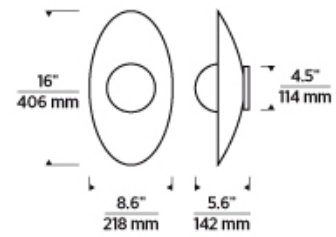

700WSJNI _____

JOB NAME _____

NOTES _____

JONI 16 WALL

SPECIFICATIONS

HARDWARE MATERIAL	Metal
SHADE MATERIAL	Glass
NET WEIGHT	2 lbs
HEIGHT	16in
WIDTH	5.6in
LENGTH	8.6in
MIN. EXTENSION FROM WALL	5.6in
UP LIGHT / DOWN LIGHT / BOTH?	
WET LISTED	Yes
DAMP LISTED	
DRY LISTED	
UP / DOWN	
HORIZONTAL / VERTICAL	
WALL / CEILING MOUNT	
GENERAL LISTING	ETL Listed
ADA COMPLIANT	
INCLUDES	