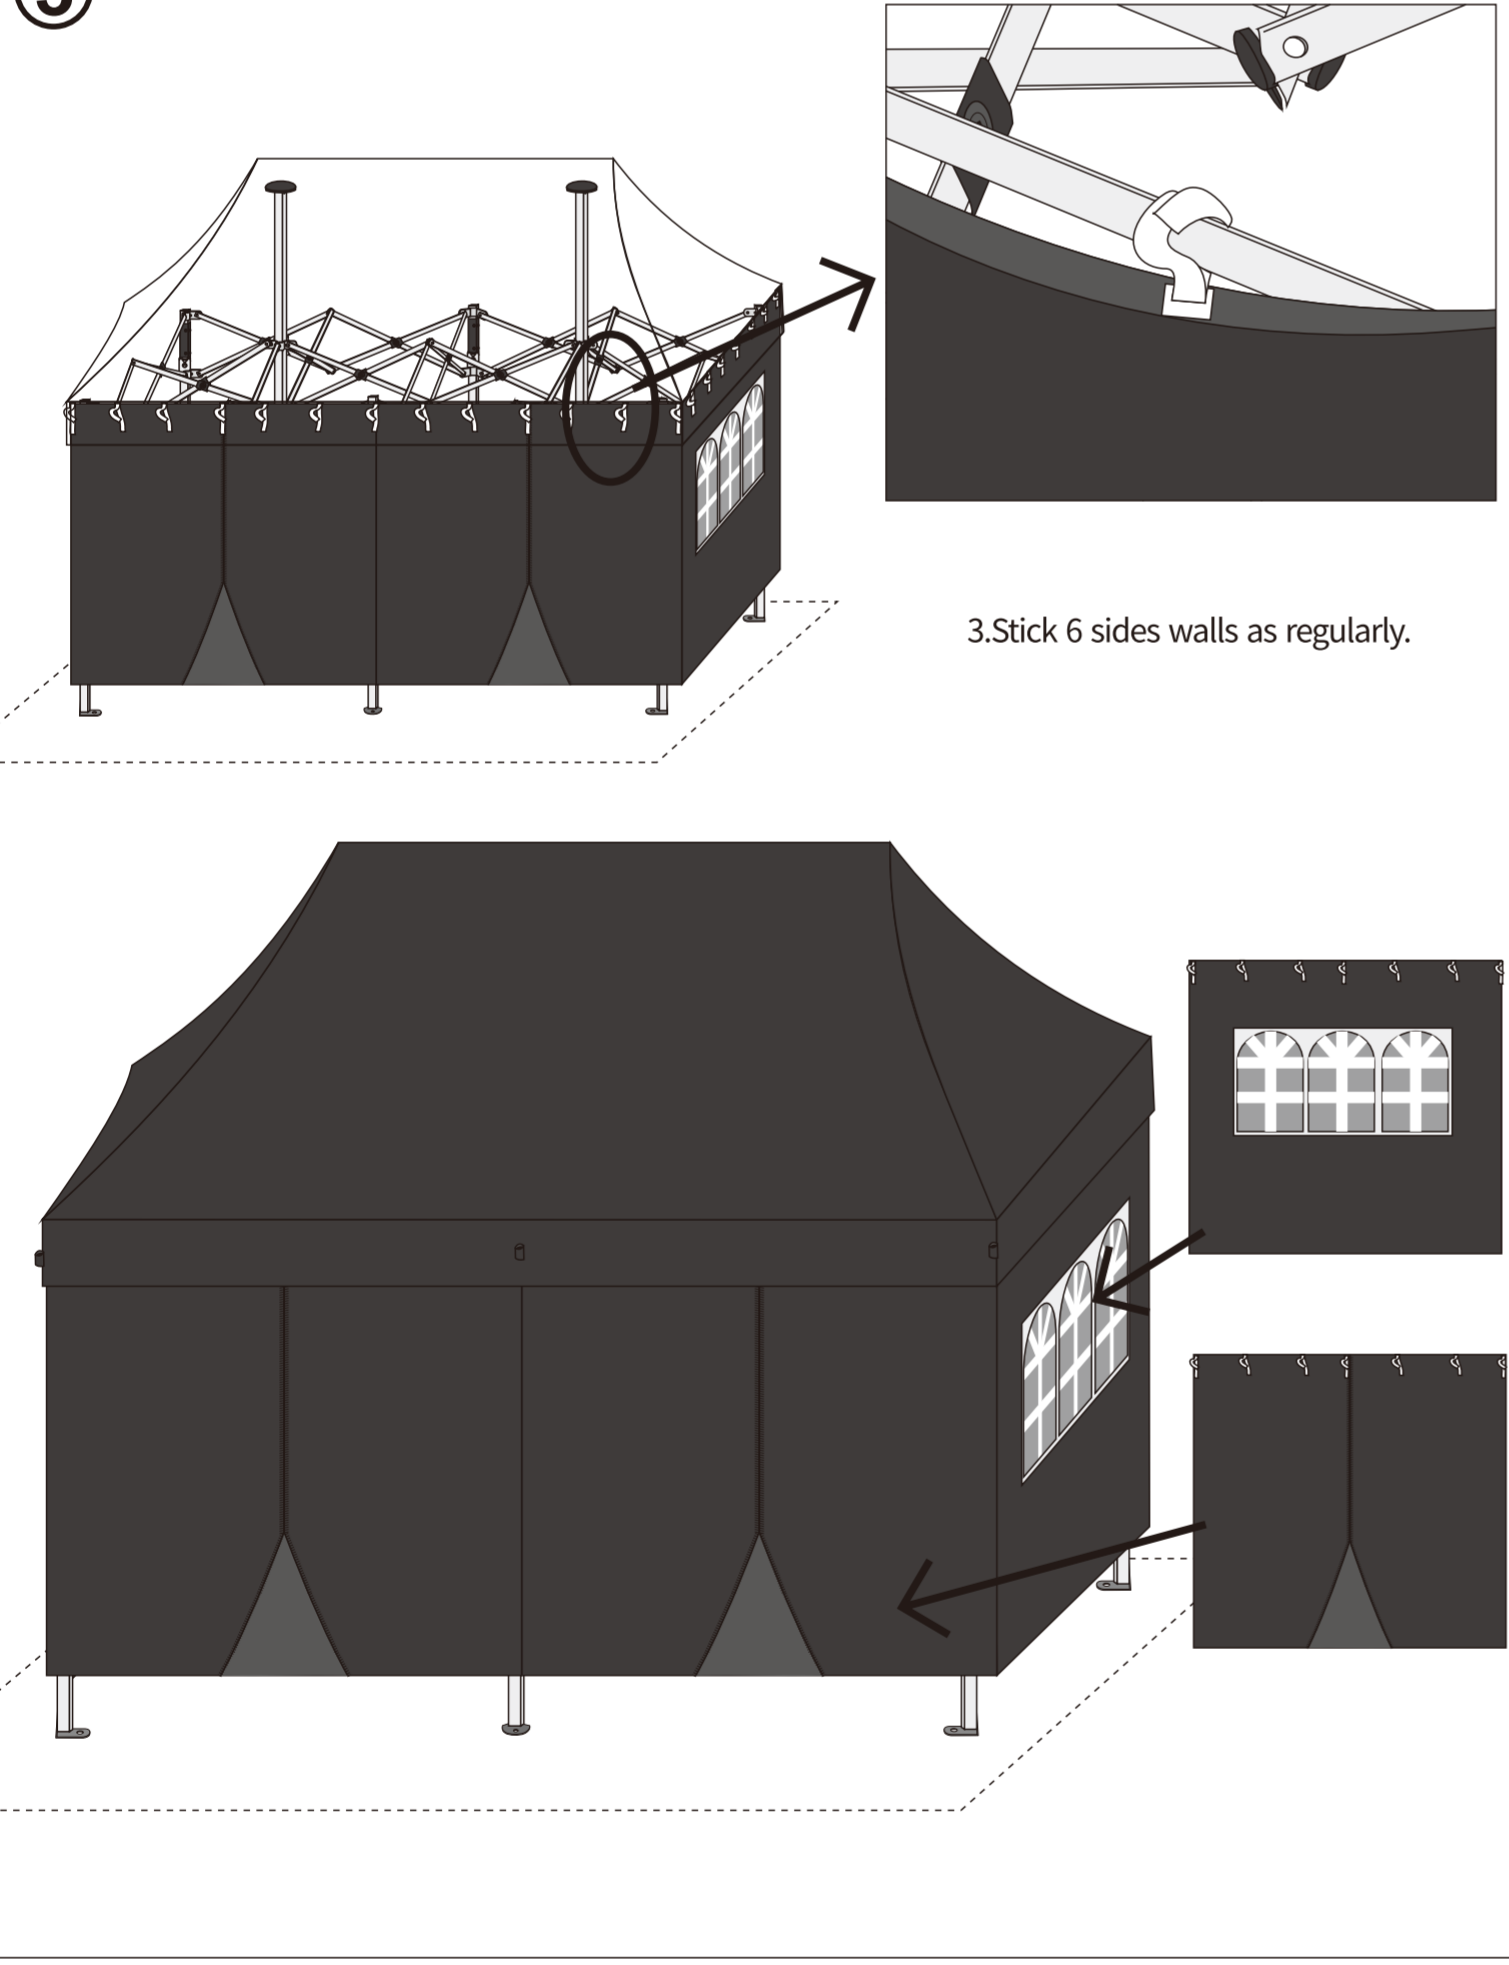

**Main Components**

Canopy Tent

①

② -1

② -2

② -3

2-3 .Secure the sides of the tent to the frame with Velcro, as pictures show.

③

④

⑤