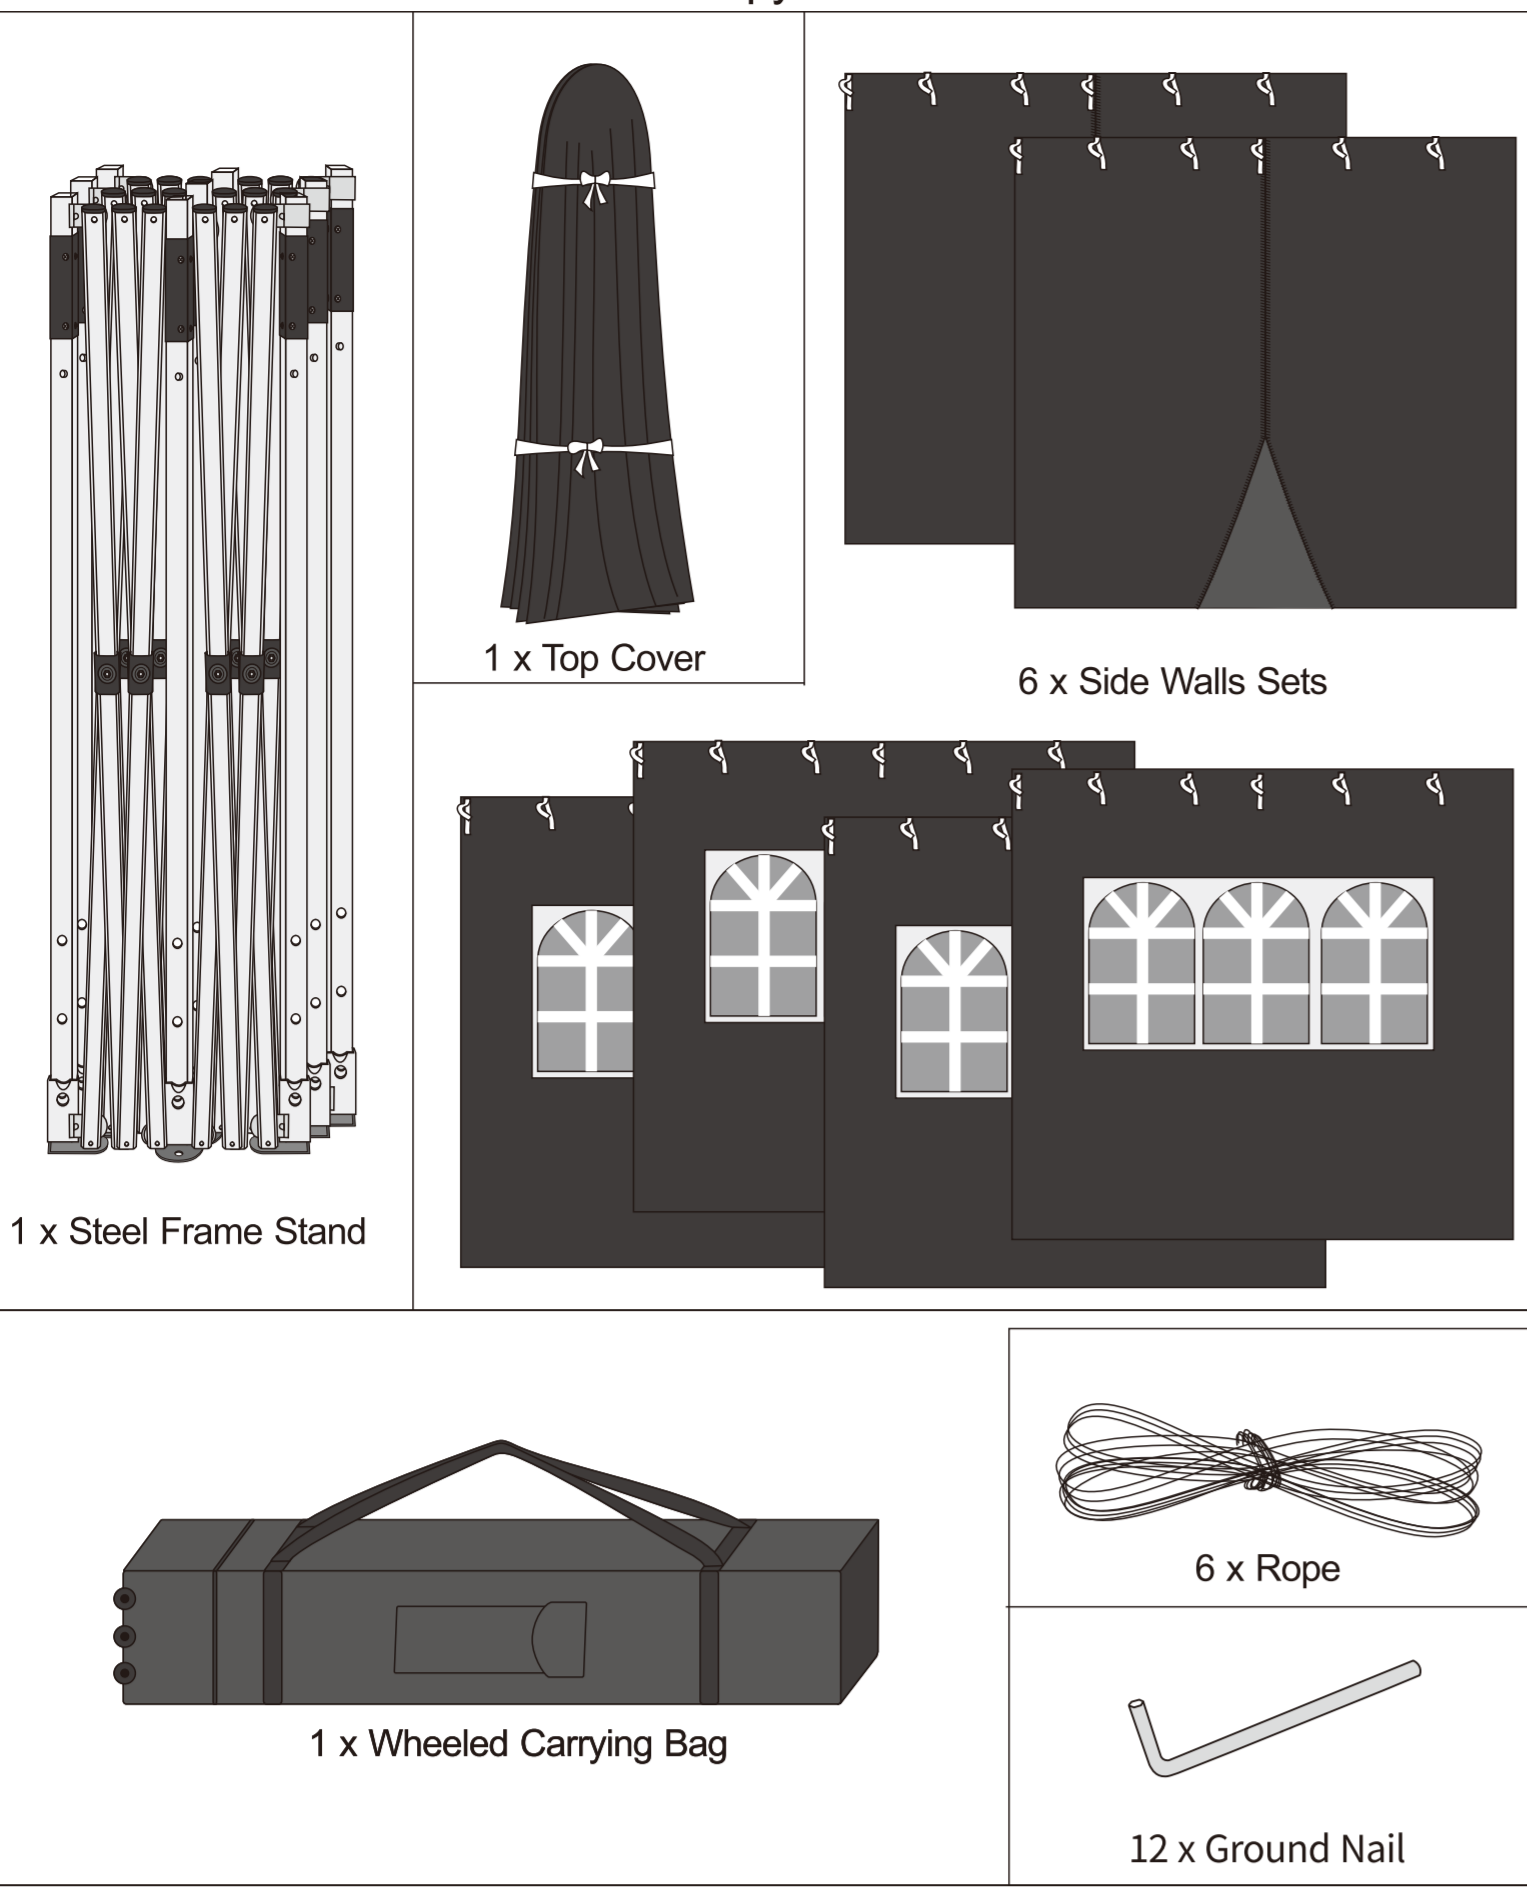

**Main Components**

Canopy Tent

①

② -1

② -2

② -3

2-3 .Secure the sides of the tent to the frame with Velcro, as pictures show.

③

④

⑤