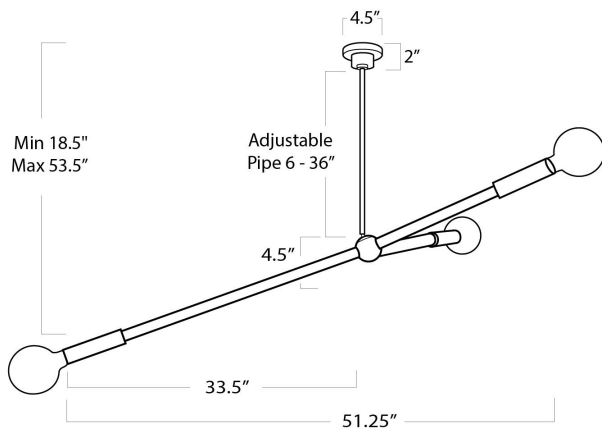

REGINA ANDREW

DETROIT

SPECIFICATION SHEET

Talon Chandelier
16-1337PN

HEIGHT	18.5
WIDTH	51.25
DEPTH	33.5
SHADE DIMS	N/A
SHADE COLOR	N/A
BULB QTY	3
BULB TYPE	G Type Medium Base (E26)
SOCKET	E26 Keyless
WATTAGE	40 Watt Max
WIRING TYPE	Hard Wire
MATERIAL	Steel
FINISH	Polished Nickel
NOTES	N/A
FREIGHT ONLY	No