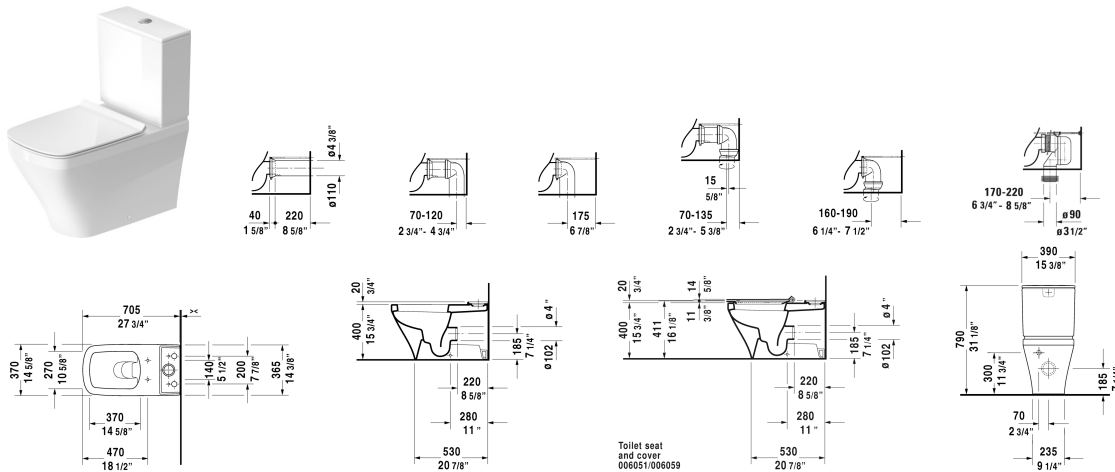

**DuraStyle Toilet close-coupled # 215609..92 / 215609..92**

**< 14 5/8" Inch >**

Toilet close-coupled	Dimension	Weight	Order number
(without tank), washdown model, outlet for vario connector set, for horizontal and vertical outlet, length adjustable from 2 3/4" - 6 3/4", and vario connecting bend, vertical outlet from 6 3/4" - 8 5/8", hardware included, cUPC® listed*, WaterSense® listed			
<b>Colors</b>			
00 White 20 HygieneGlaze (an antibacterial ceramic glaze that provides almost indefinite effectiveness)			
<b>Variant</b>			
◆ 1.6/0.8 gpf	14 5/8" x 27 1/2" Inch	91 lb	215609..92
◆ 1.6/0.8 gpf	14 5/8" x 27 1/2" Inch	91 lb	215609..92
<b>Infobox</b>			
* Complies with following standards: ASME A112.19.2/CSA B45.1 and ASME A112.19.14			
Sanitary ceramics with the special WonderGliss surface finish will remain clean and attractive-looking for a long time to come. When ordering WonderGliss please add a "1" as eleventh digit to the model number.			
Vario connecting bend for vertical outlet		1.5 lb	899025
Vario connector set incl. offset	Ø 4 3/8" Inch	3.3 lb	001422
<b>Suitable products</b>			
Toilet seat and cover removable, elongated, hinges stainless steel, without slow close,			006051

**DuraStyle Toilet close-coupled # 215609..92 / 215609..92**

|< 14 5/8" Inch >|

Toilet seat and cover removable, elongated, hinges stainless steel, with slow close,		006059
Tank with dual flush mechanism, Chrome, for bottom left supply, cUPC® listed*, WaterSense® listed, 15 3/8" x 6 3/4" Inch	15 3/8" x 6 3/4" Inch	093510

*All drawings contain the necessary measurements which are subject to standard tolerances. They are stated in inch & mm and are non-binding. Exact measurements, in particular for customized installation scenarios, can only be taken from the finished ceramic piece.*