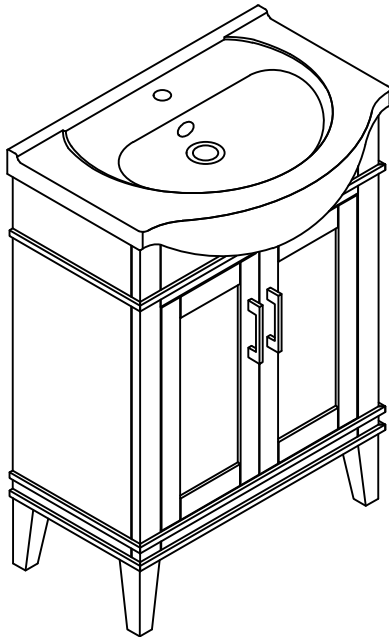

Assembly Instructions Ivy 24"

Thank you for purchasing this quality product. Please ensure to check all parts and hardware in below list. If item(s) are missing, please report to your retailer.

We value your feedback. Please take time to leave us a review about your experience.

Parts List

A x 1

B x 4

C x 1

Hardware

(H1) x 8
Bolt 1/4" x 45mm

(H2) x 8
Lock Washer

(H3) x 8
Flat Washer