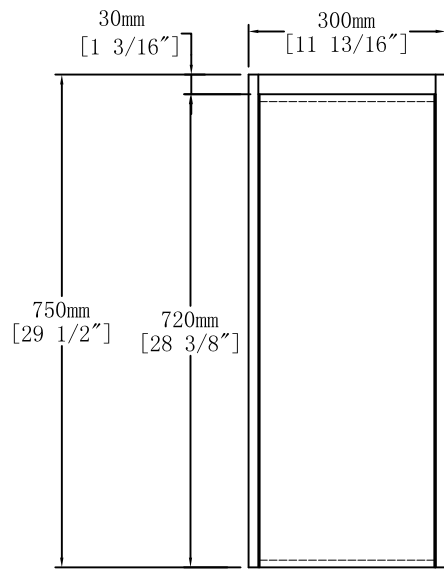

480mm
[18 7/8"]

465mm
[18 5/16"]

Top View

500mm
[19 11/16"]

Front View

Back View

Front View

Side View