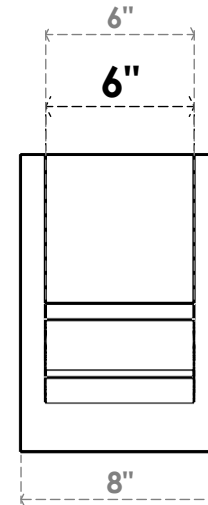

ITEM NUMBER: OUTUROC060X080X12000X12000X060X020X060BOA44RCPR

6"W TOP X 8"W BACK X 12"D X 12"H X 6"T TOP X 2"T BACK TIMBERTHANE ROUGH CEDAR BALBOA FAUX WOOD OPEN OUTLOOKER, BLOCK TOP AND BACK, 6"W CLOSED BRACE, PRIMED TAN

SIDE PROFILE

FRONT PROFILE

ISOMETRIC

GENERATED DATE : 07/05/2023

EKENA MILLWORK
2300 WEST MAIN ST.
CLARKSVILLE, TX 75426
TOLL FREE: 866-607-0453
WWW.EKENAMILLWORK.COM

NOTES

1. INSTALLATION TO BE COMPLETED IN ACCORDANCE WITH MANUFACTURER'S SPECIFICATIONS.
2. DRAWING MAY NOT BE TO SCALE
3. THIS DRAWING IS INTENDED FOR DESIGN AND PLANNING PURPOSES ONLY.
4. ALL INFORMATION CONTAINED HEREIN WAS CURRENT AT THE TIME OF DEVELOPMENT BUT MUST BE REVIEWED AND APPROVED BY THE PRODUCT MANUFACTURER TO BE CONSIDERED ACCURATE.
5. TIMBERTHANE ARCHITECTURAL PRODUCTS ARE MADE FROM HIGH DENSITY URETHANE AND COME FACTORY PRIMED