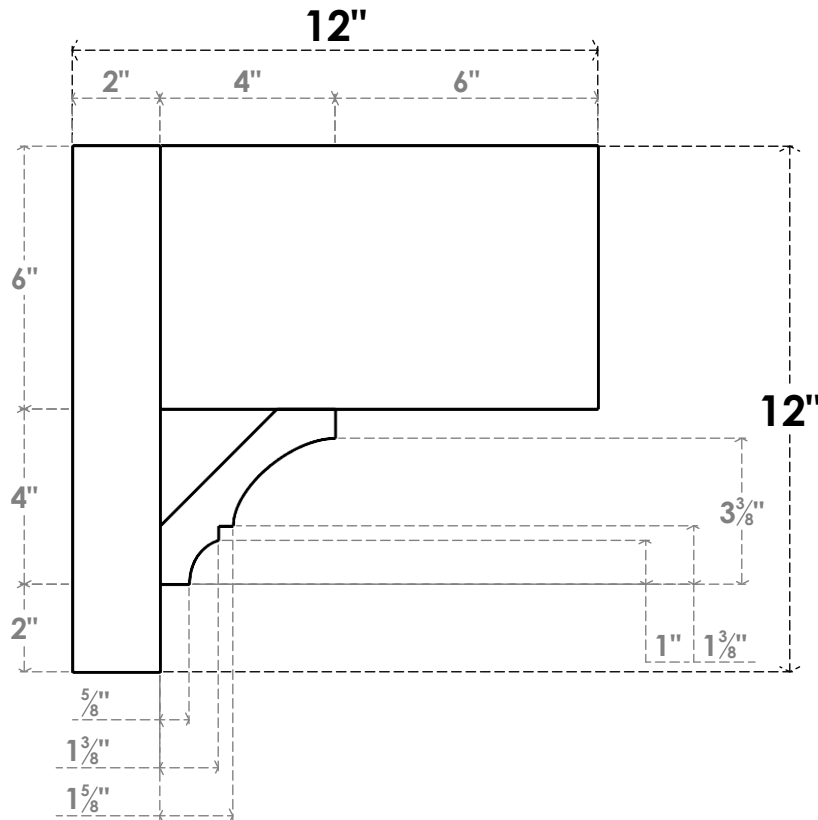

ITEM NUMBER: OUTUROC060X080X12000X12000X060X020X060BOA44RCPR

6"W TOP X 8"W BACK X 12"D X 12"H X 6"T TOP X 2"T BACK TIMBERTHANE ROUGH CEDAR BALBOA FAUX WOOD OPEN OUTLOOKER, BLOCK TOP AND BACK, 6"W CLOSED BRACE, PRIMED TAN

SIDE PROFILE

FRONT PROFILE

ISOMETRIC

GENERATED DATE : 07/05/2023

EKENA MILLWORK
2300 WEST MAIN ST.
CLARKSVILLE, TX 75426
TOLL FREE: 866-607-0453
WWW.EKENAMILLWORK.COM

NOTES

1. INSTALLATION TO BE COMPLETED IN ACCORDANCE WITH MANUFACTURER'S SPECIFICATIONS.
2. DRAWING MAY NOT BE TO SCALE
3. THIS DRAWING IS INTENDED FOR DESIGN AND PLANNING PURPOSES ONLY.
4. ALL INFORMATION CONTAINED HEREIN WAS CURRENT AT THE TIME OF DEVELOPMENT BUT MUST BE REVIEWED AND APPROVED BY THE PRODUCT MANUFACTURER TO BE CONSIDERED ACCURATE.
5. TIMBERTHANE ARCHITECTURAL PRODUCTS ARE MADE FROM HIGH DENSITY URETHANE AND COME FACTORY PRIMED