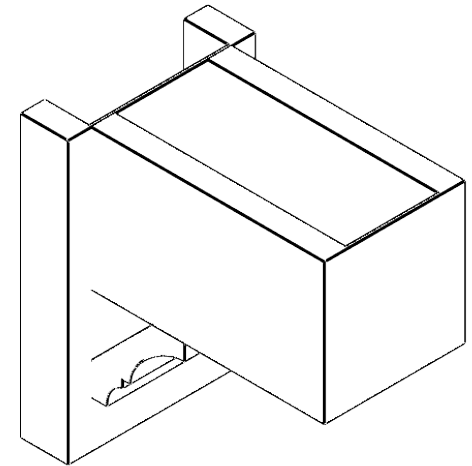

ITEM NUMBER: OUTUROC060X080X12000X12000X060X020X060BOA44RCPR

6"W TOP X 8"W BACK X 12"D X 12"H X 6"T TOP X 2"T BACK TIMBERTHANE ROUGH CEDAR BALBOA FAUX WOOD OPEN OUTLOOKER, BLOCK TOP AND BACK, 6"W CLOSED BRACE, PRIMED TAN

SIDE PROFILE

FRONT PROFILE

ISOMETRIC

GENERATED DATE : 07/05/2023

EKENA MILLWORK
2300 WEST MAIN ST.
CLARKSVILLE, TX 75426
TOLL FREE: 866-607-0453
WWW.EKENAMILLWORK.COM

NOTES

1. INSTALLATION TO BE COMPLETED IN ACCORDANCE WITH MANUFACTURER'S SPECIFICATIONS.
2. DRAWING MAY NOT BE TO SCALE
3. THIS DRAWING IS INTENDED FOR DESIGN AND PLANNING PURPOSES ONLY.
4. ALL INFORMATION CONTAINED HEREIN WAS CURRENT AT THE TIME OF DEVELOPMENT BUT MUST BE REVIEWED AND APPROVED BY THE PRODUCT MANUFACTURER TO BE CONSIDERED ACCURATE.
5. TIMBERTHANE ARCHITECTURAL PRODUCTS ARE MADE FROM HIGH DENSITY URETHANE AND COME FACTORY PRIMED