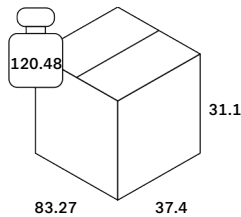

Care Instruction - Upholstered Fabric

Line Drawing

Finishing

Upholstery covering	
Type	Chenille
Color	Ecrú
Swatch	MAR-100335

Dimensions

General Dimensions	
Width (in)	130
Depth (in)	102.5
Height (in)	30
Net weight (lbs)	202.61

N701 modular sofa set - Ecrú Eco fabric - combo right - 2 seater + 3 seater + 90° round corner 330/260/76

22136

Packaging

Packaging General	Packaging Material Details				
	Material	Weight (gram)	Percentage	Recycled	Recyclable
Packaging with outer crate					
Packaging with inner pallet					
Carton box density (burst strength)					

Packaging Details

Pack number	1		
Pack length (in)	56.1	Vol (ft3)	27.78
Pack width (in)	37.4	GW (lbs)	80.36
Pack thickness (in)	31.1	EAN	5404023625168

Pack number	2		
Pack length (in)	83.27	Vol (ft3)	41.23
Pack width (in)	37.4	GW (lbs)	120.48
Pack thickness (in)	31.1	EAN	

Pack number	3		
Pack length (in)	50	Vol (ft3)	43.93
Pack width (in)	48.82	GW (lbs)	83.0
Pack thickness (in)	31.1	EAN	

N701 modular sofa set - Ecrú Eco fabric -
combo right - 2 seater + 3 seater + 90°
round corner 330/260/76