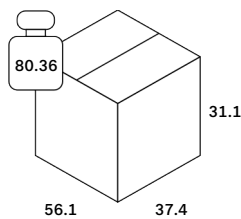

Care Instruction - Upholstered Fabric

Line Drawing

Finishing

Upholstery covering	
Type	Chenille
Color	Ecrú
Swatch	MAR-100335

Dimensions

General Dimensions	
Width (in)	130
Depth (in)	102.5
Height (in)	30
Net weight (lbs)	202.61

N701 modular sofa set - Ecrú Eco fabric - combo right - 2 seater + 3 seater + 90° round corner 330/260/76

22136

Packaging

Packaging General	Packaging Material Details				
	Material	Weight (gram)	Percentage	Recycled	Recyclable
Packaging with outer crate					
Packaging with inner pallet					
Carton box density (burst strength)					

Packaging Details

Pack number	1		
Pack length (in)	56.1	Vol (ft3)	27.78
Pack width (in)	37.4	GW (lbs)	80.36
Pack thickness (in)	31.1	EAN	5404023625168

Pack number	2		
Pack length (in)	83.27	Vol (ft3)	41.23
Pack width (in)	37.4	GW (lbs)	120.48
Pack thickness (in)	31.1	EAN	

Pack number	3		
Pack length (in)	50	Vol (ft3)	43.93
Pack width (in)	48.82	GW (lbs)	83.0
Pack thickness (in)	31.1	EAN	

N701 modular sofa set - Ecrú Eco fabric -
combo right - 2 seater + 3 seater + 90°
round corner 330/260/76