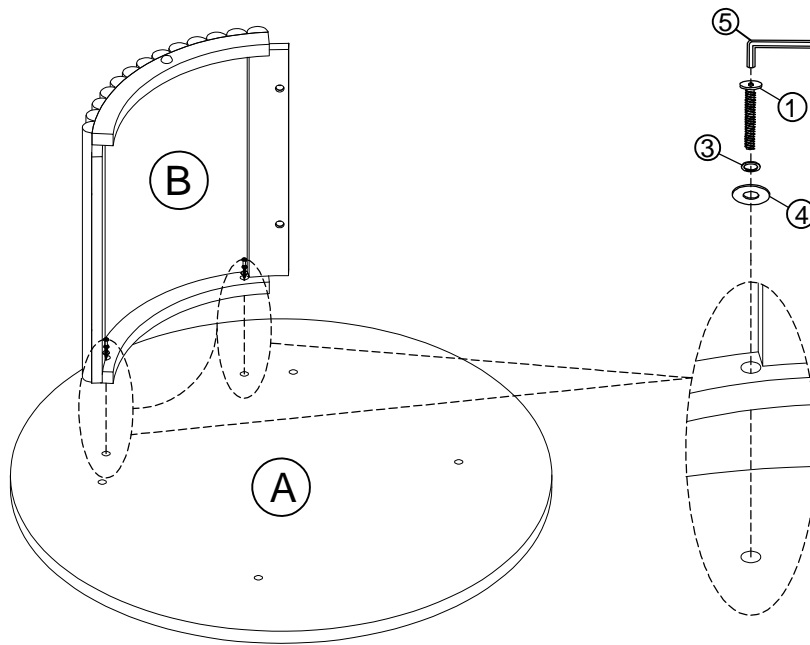

Detail View -

Part List

A

Table Top - 1pc

B

Back Frame - 1pc

C

Left Side Frame - 1pc

H

Bottom Drawer Panel - 1pc

I

Left Drawer Panel - 1pc

K

Right Drawer Panel - 1pc

Part List

Hardware List					
1	 Ø1/4"x35mm	2	 Ø1/4"x20mm	3	 Ø1/4"x13x1.5mm
Bolts(6pcs)		Bolts(8pcs)		Spring Washer(14pcs)	
4	 Ø1/4"x19x1.5mm	5	 60*22*4mm	6	 Ø5/32"x30mm
Flat Washer (14pcs)		Allen Wrench (1pc)		Bolts (1pc)	
7	 M4x 25mm	8			
Screw (10pcs)		Knob With Bolt(1pc)			

ASSEMBLY TOOLS REQUIRED (NOT INCLUDED)

STEP: 1

1	3	4	5
			
2PCS	2PCS	2PCS	1PC

STEP: 2

1	3	4	5
			
4PCS	4PCS	4PCS	1PC

STEP: 3

2	3	4	5
			
4PCS	4PCS	4PCS	1PC

STEP: 4