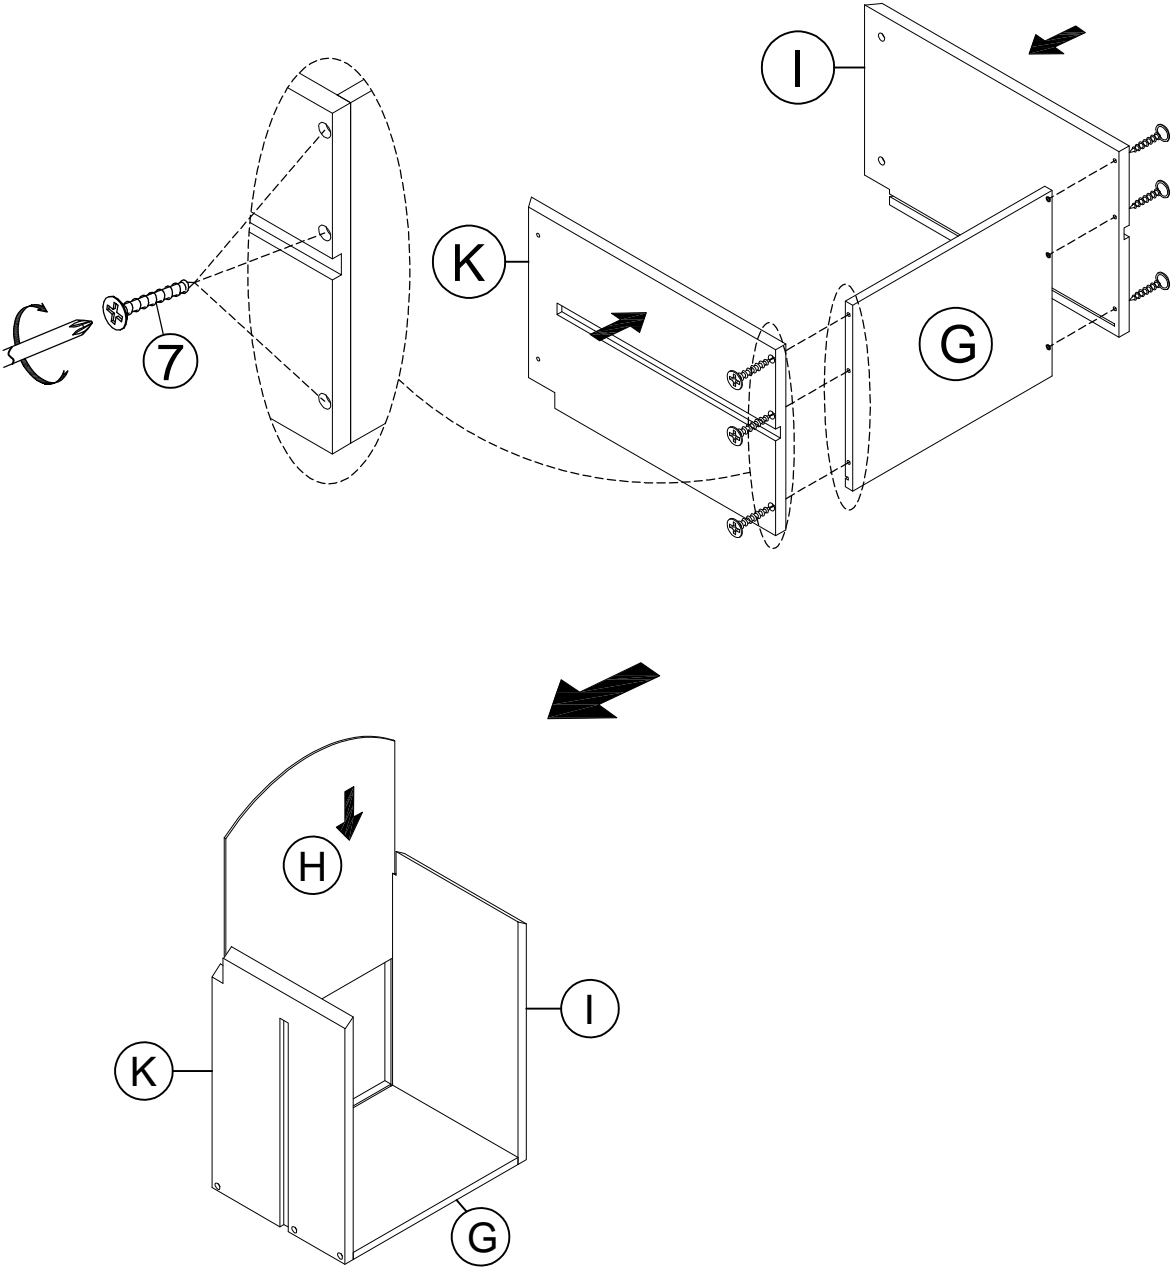

Detail View -

Part List

A

Table Top - 1pc

B

Back Frame - 1pc

C

Left Side Frame - 1pc

H

Bottom Drawer Panel - 1pc

I

Left Drawer Panel - 1pc

K

Right Drawer Panel - 1pc

Part List

Hardware List					
1	 Ø1/4"x35mm	2	 Ø1/4"x20mm	3	 Ø1/4"x13x1.5mm
Bolts(6pcs)		Bolts(8pcs)		Spring Washer(14pcs)	
4	 Ø1/4"x19x1.5mm	5	 60*22*4mm	6	 Ø5/32"x30mm
Flat Washer (14pcs)		Allen Wrench (1pc)		Bolts (1pc)	
7	 M4x 25mm	8			
Screw (10pcs)		Knob With Bolt(1pc)			

ASSEMBLY TOOLS REQUIRED (NOT INCLUDED)

STEP: 1

1	3	4	5
			
2PCS	2PCS	2PCS	1PC

STEP: 2

1	3	4	5
			
4PCS	4PCS	4PCS	1PC

STEP: 3

2	3	4	5
			
4PCS	4PCS	4PCS	1PC

STEP: 4

2	3	4	5
			
4PCS	4PCS	4PCS	1PC

STEP: 5

7

6PCS

STEP: 6

6	7	8
		
1PC	4PCS	1PC

STEP: 7