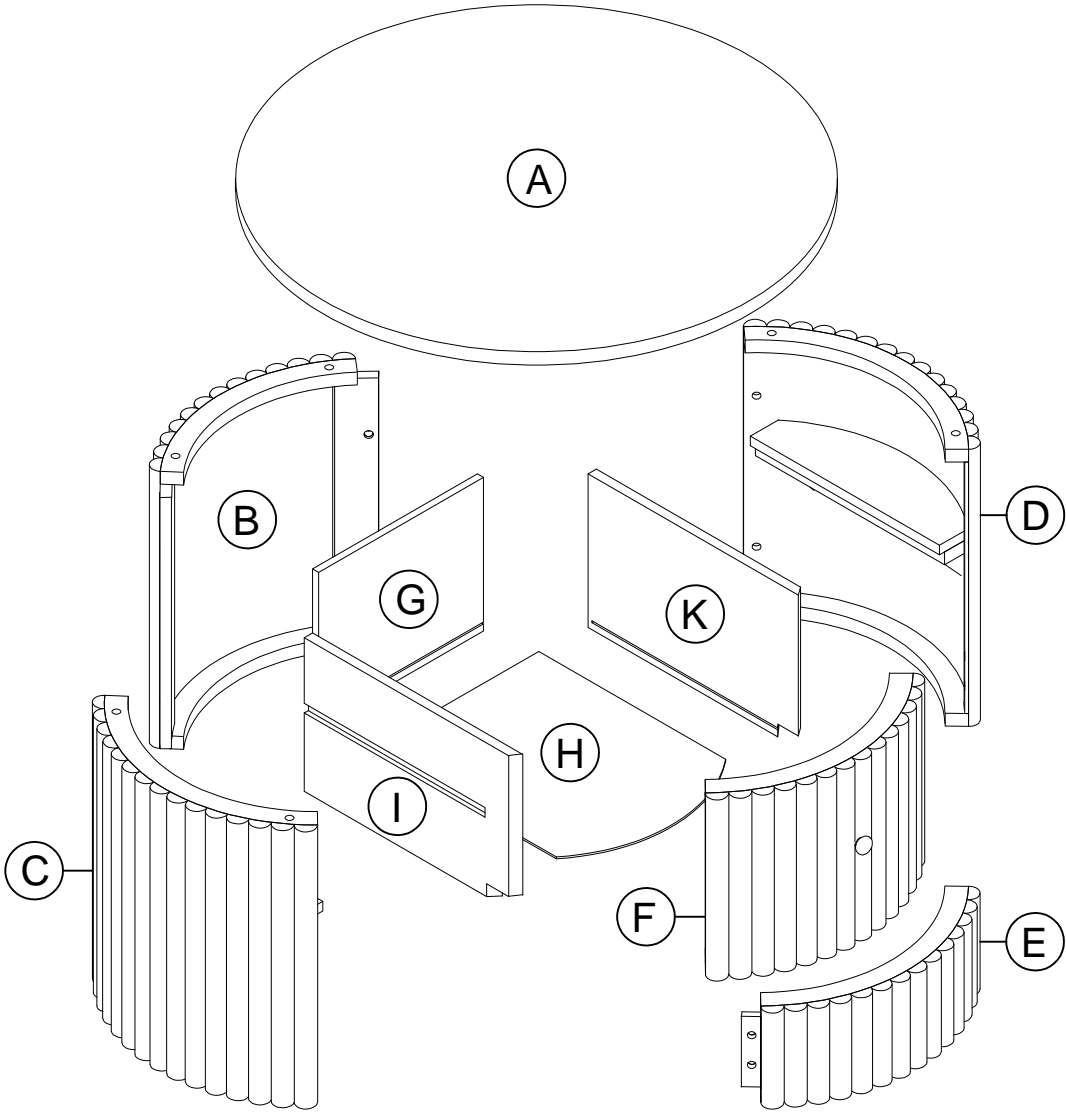

3. Assembly Notice:

- If you encounter any problems during assembly and find that you cannot continue, rest assured we will help you solve the situation as soon as possible. Simply keep all of the parts of the product stored in a safe place and contact us immediately so we may assist you further.
- Once you have opened your package, remove all inner hardware packages and take the parts out. One by one, Place the parts out neatly in front of you, then refer to the instructions to ensure no parts are missing. If any pieces are found missing, please carefully look in the box first, as the hardware packaging might have torn making the hardware spill in the box.
- Some key parts of your product may be stored and hidden inside of other parts. Please open any zippered or hook & loop storage compartments to remove all parts. (example: cushions and legs being stored in the underside of a sofa)
- **IMPORTANT:** When setting up your product, **DO NOT INSTALL THE SCREWS ALL THE WAY IN THE BEGINNING.** Place each screw into their proper hole and use your hand to twist the screw halfway. Twist all the screws in halfway to ensure the holes will match up properly and the product is level on the ground. When everything seems fitted, then tighten the screws.
- When you have completed assembly, we suggest you have more than one person to assist you with lifting and placing the product.

Detail View -

Part List

A

Table Top - 1pc

B

Back Frame - 1pc

C

Left Side Frame - 1pc

H

Bottom Drawer Panel - 1pc

I

Left Drawer Panel - 1pc

K

Right Drawer Panel - 1pc

Part List

Hardware List					
1	 Ø1/4"x35mm	2	 Ø1/4"x20mm	3	 Ø1/4"x13x1.5mm
Bolts(6pcs)		Bolts(8pcs)		Spring Washer(14pcs)	
4	 Ø1/4"x19x1.5mm	5	 60*22*4mm	6	 Ø5/32"x30mm
Flat Washer (14pcs)		Allen Wrench (1pc)		Bolts (1pc)	
7	 M4x 25mm	8			
Screw (10pcs)		Knob With Bolt(1pc)			