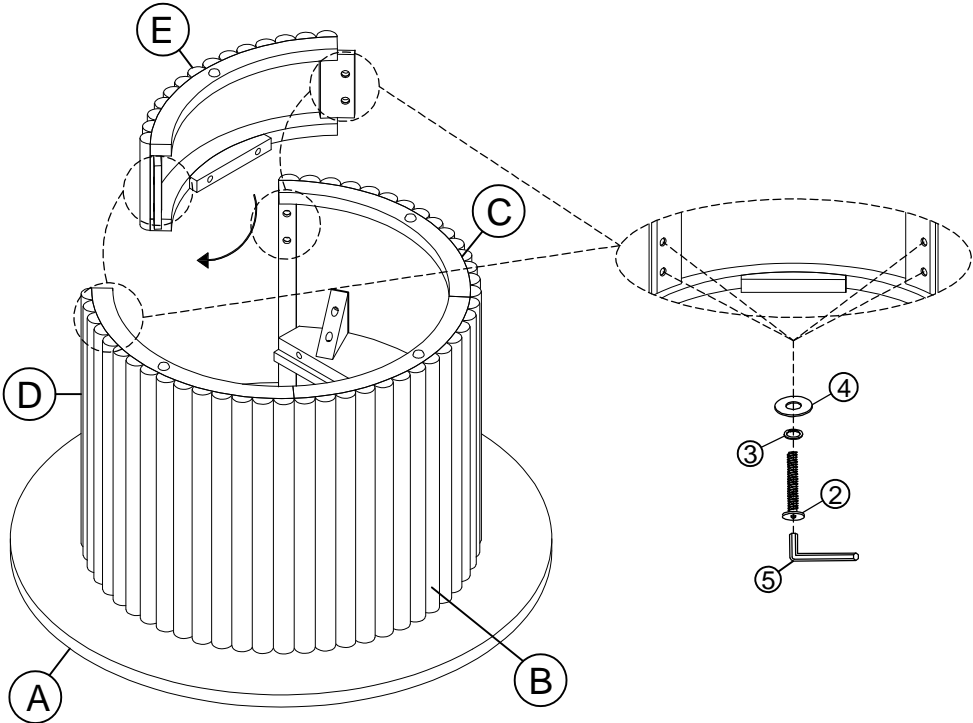

Detail View -

Part List

A

Table Top - 1pc

B

Back Frame - 1pc

C

Left Side Frame - 1pc

H

Bottom Drawer Panel - 1pc

I

Left Drawer Panel - 1pc

K

Right Drawer Panel - 1pc

Part List

Hardware List					
1	 Ø1/4"x35mm	2	 Ø1/4"x20mm	3	 Ø1/4"x13x1.5mm
Bolts(6pcs)		Bolts(8pcs)		Spring Washer(14pcs)	
4	 Ø1/4"x19x1.5mm	5	 60*22*4mm	6	 Ø5/32"x30mm
Flat Washer (14pcs)		Allen Wrench (1pc)		Bolts (1pc)	
7	 M4x 25mm	8			
Screw (10pcs)		Knob With Bolt(1pc)			

ASSEMBLY TOOLS REQUIRED (NOT INCLUDED)

STEP: 1

1	3	4	5
			
2PCS	2PCS	2PCS	1PC

STEP: 2

1	3	4	5
			
4PCS	4PCS	4PCS	1PC

STEP: 3

2	3	4	5
			
4PCS	4PCS	4PCS	1PC

STEP: 4

2	3	4	5
			
4PCS	4PCS	4PCS	1PC

STEP: 5

7

6PCS

STEP: 6

6	7	8
		
1PC	4PCS	1PC

STEP: 7