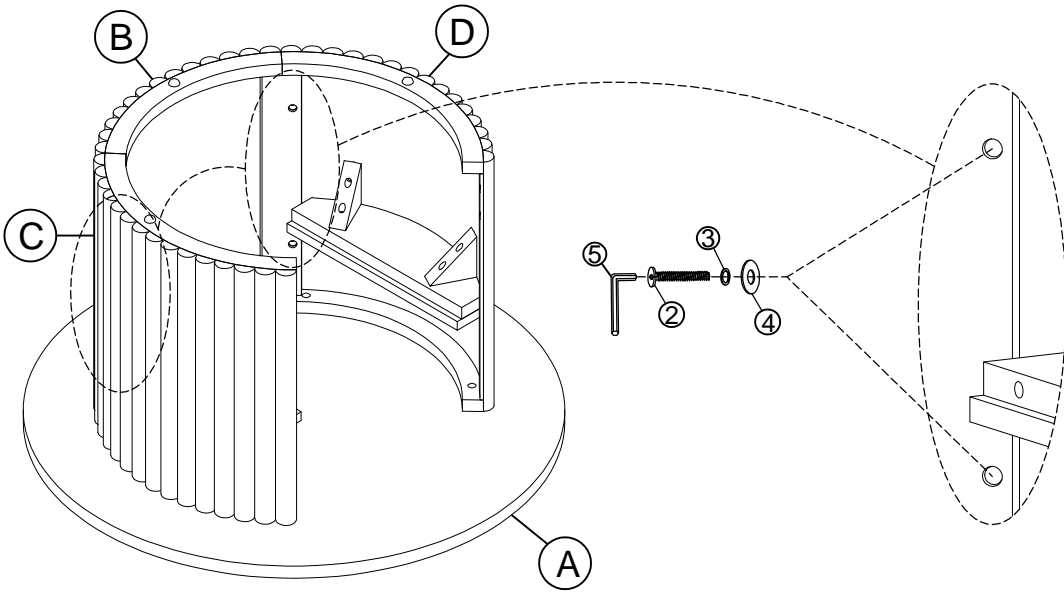

Detail View -

Part List

A

Table Top - 1pc

B

Back Frame - 1pc

C

Left Side Frame - 1pc

H

Bottom Drawer Panel - 1pc

I

Left Drawer Panel - 1pc

K

Right Drawer Panel - 1pc

Part List

Hardware List					
1	 Ø1/4"x35mm	2	 Ø1/4"x20mm	3	 Ø1/4"x13x1.5mm
Bolts(6pcs)		Bolts(8pcs)		Spring Washer(14pcs)	
4	 Ø1/4"x19x1.5mm	5	 60*22*4mm	6	 Ø5/32"x30mm
Flat Washer (14pcs)		Allen Wrench (1pc)		Bolts (1pc)	
7	 M4x 25mm	8			
Screw (10pcs)		Knob With Bolt(1pc)			

ASSEMBLY TOOLS REQUIRED (NOT INCLUDED)

STEP: 1

1	3	4	5
			
2PCS	2PCS	2PCS	1PC

STEP: 2

1	3	4	5
			
4PCS	4PCS	4PCS	1PC

STEP: 3

2	3	4	5
			
4PCS	4PCS	4PCS	1PC

STEP: 4

2	3	4	5
			
4PCS	4PCS	4PCS	1PC

STEP: 5

7

6PCS

STEP: 6

6	7	8
		
1PC	4PCS	1PC

STEP: 7