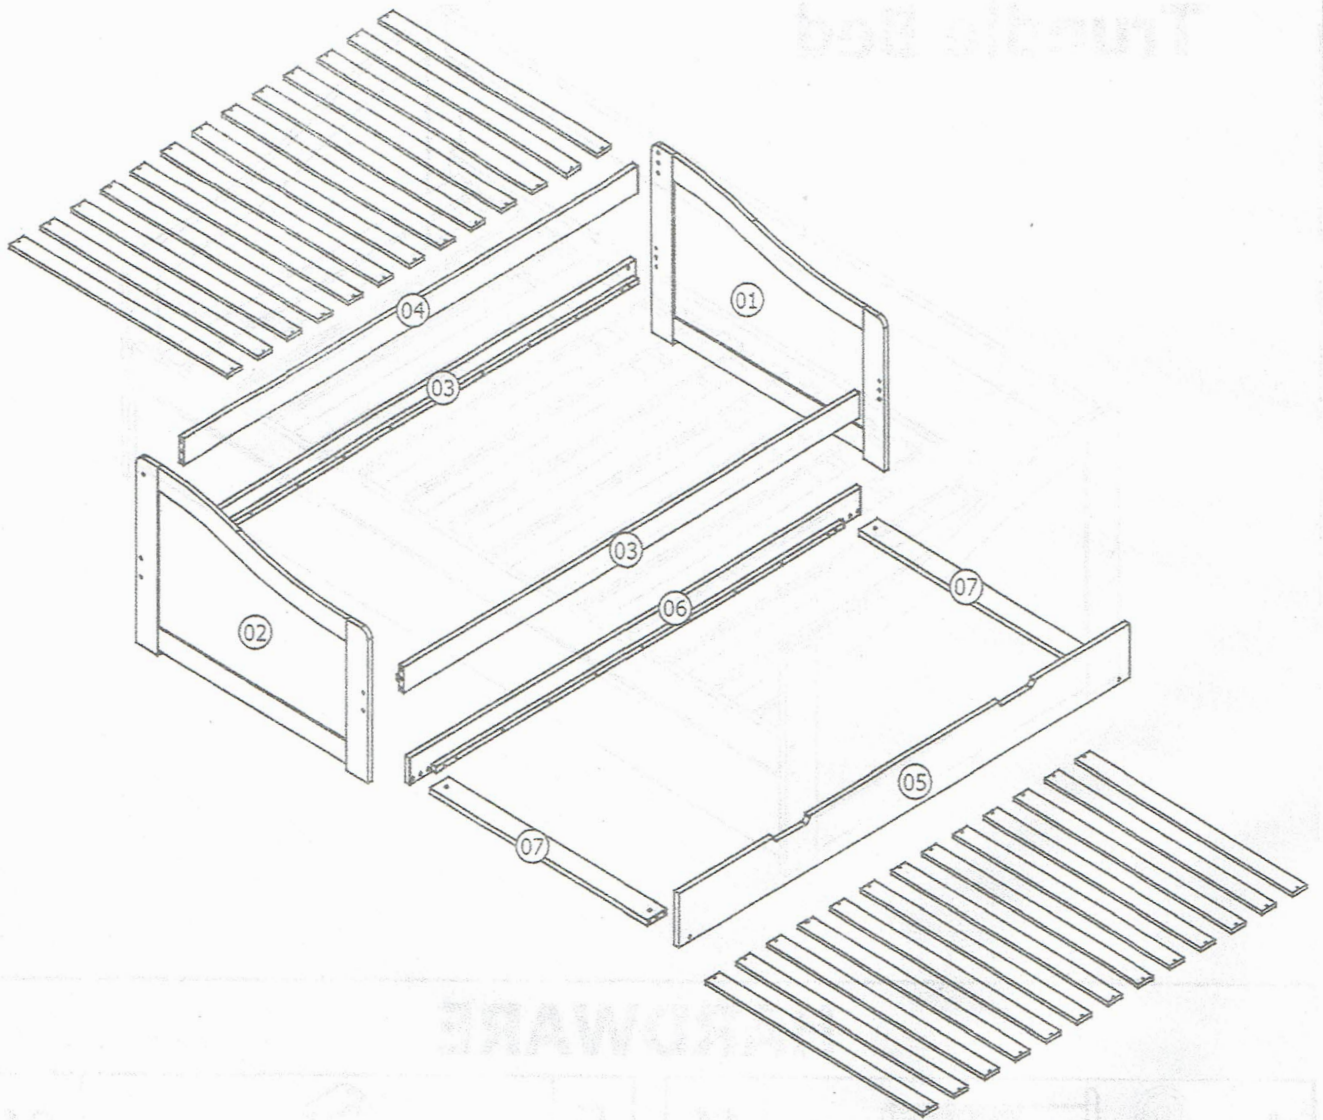

Trundle Bed

HARDWARE

A	 15mm	 M6x70mm	14
B			14
C	 Ø8x30mm		16
D			01

E			04
F	 7mm	 Ø4x16mm	08
G	 8mm	 Ø4x30mm	52

01

L	 Ø8x30mm	16
---	--	----

02

A	 	10
B		10

03

G	 	26
---	---	----

04

A	 15mm	 M6x70mm	04
B			04

05

E			04
F	 7mm	 Ø4x16mm	08

06

G	 8mm Ø4x30mm	26
---	--	----