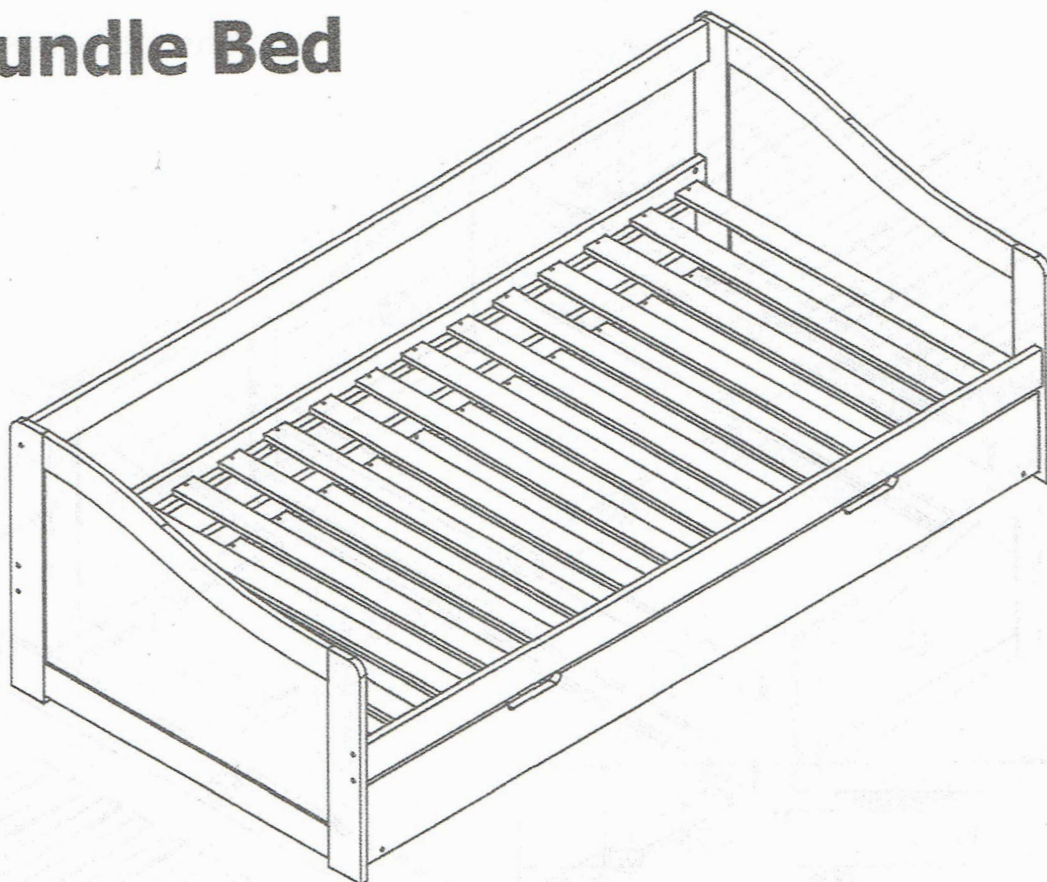

Trundle Bed

HARDWARE

A	 15mm	 M6x70mm	14
B			14
C	 Ø8x30mm		16
D			01

E			04
F	 7mm	 Ø4x16mm	08
G	 8mm	 Ø4x30mm	52

01

L	 Ø8x30mm	16
---	--	----

02

A	 	10
B		10