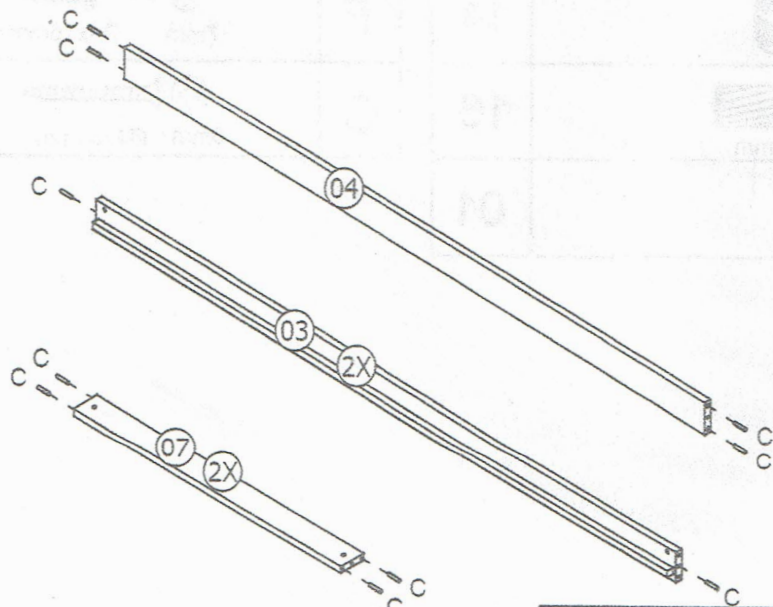

Trundle Bed

HARDWARE

A	 15mm	 M6x70mm	14
B			14
C	 Ø8x30mm		16
D			01

E			04
F	 7mm	 Ø4x16mm	08
G	 8mm	 Ø4x30mm	52

01

L	 Ø8x30mm	16
---	--	----

02

A	 	10
B		10

03

G	 	26
---	---	----

04

A	 15mm	 M6x70mm	04
B			04

05

E			04
F	 7mm	 Ø4x16mm	08

06

G	 8mm Ø4x30mm	26
---	--	----