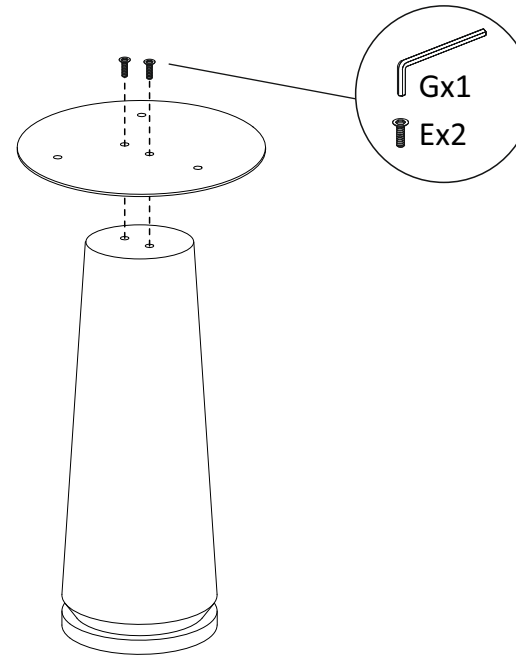

MOE'S

Assembly Instructions

SAGE CAFE TABLE COSMOS MARBLE

JD-1106-34

Thank you for your purchase!

Parts and Hardware

Notes

Thank you for purchasing this quality product!
Be sure to check all packing material carefully for small part that may have come loose inside the carton during shipping.

Caution: The item is heavy, assembly should be performed by two people.

Step 1

Step 2