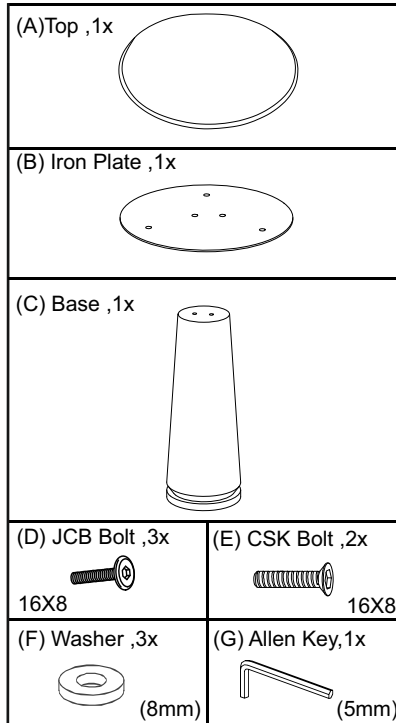

MOE'S

Assembly Instructions

SAGE CAFE TABLE COSMOS MARBLE

JD-1106-34

Thank you for your purchase!

Parts and Hardware

Notes

Thank you for purchasing this quality product!
Be sure to check all packing material carefully for small part that may have come loose inside the carton during shipping.