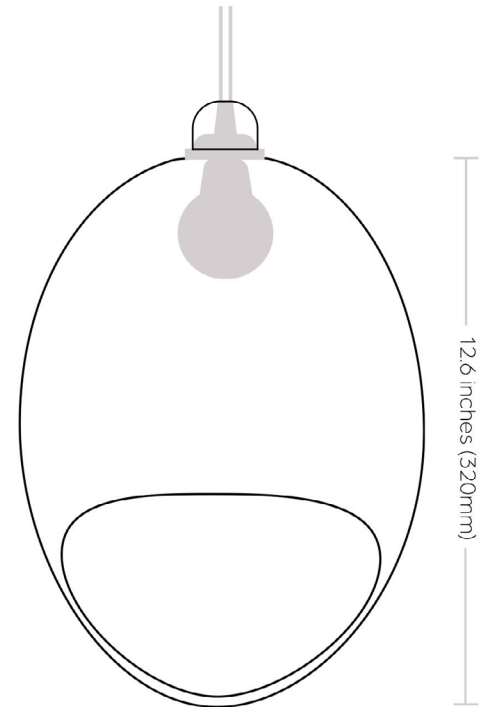

## SPECIFICATIONS:

**Height:** 12.6 inches (320mm)

**Width:** 8.85 inches (225mm)

**Depth:** 6.9 inches (175mm)

**Weight:** 3.9 lbs (1.8 kg)

**Cord Length:** 10' (3.05m)

6.9 inches (175mm)

8.85 inches (225mm)

## MATERIALS:

- Hand Raised Copper Shade
- 10' Cord with E26 Socket (SVT-3; 120v)
- Black Pan Canopy (4.9" W x 1" H)
- Black Socket Cap
- Lamping \*NOT\* supplied