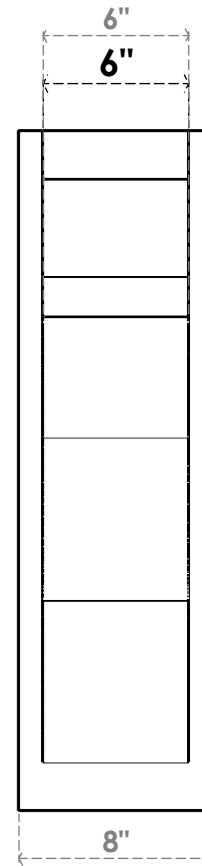

ITEM NUMBER: OUTUROC060X080X16000X28000X060X020X060FST24RCPR

6"W TOP X 8"W BACK X 16"D X 28"H X 6"T TOP X 2"T BACK TIMBERTHANE ROUGH CEDAR FUNSTON FAUX WOOD OPEN OUTLOOKER, SLAT TOP AND BLOCK BACK, 6"W CLOSED BRACE, PRIMED TAN

SIDE PROFILE

FRONT PROFILE

ISOMETRIC

GENERATED DATE : 07/06/2023

EKENA MILLWORK
2300 WEST MAIN ST.
CLARKSVILLE, TX 75426
TOLL FREE: 866-607-0453
WWW.EKENAMILLWORK.COM

NOTES

1. INSTALLATION TO BE COMPLETED IN ACCORDANCE WITH MANUFACTURER'S SPECIFICATIONS.
2. DRAWING MAY NOT BE TO SCALE
3. THIS DRAWING IS INTENDED FOR DESIGN AND PLANNING PURPOSES ONLY.
4. ALL INFORMATION CONTAINED HEREIN WAS CURRENT AT THE TIME OF DEVELOPMENT BUT MUST BE REVIEWED AND APPROVED BY THE PRODUCT MANUFACTURER TO BE CONSIDERED ACCURATE.
5. TIMBERTHANE ARCHITECTURAL PRODUCTS ARE MADE FROM HIGH DENSITY URETHANE AND COME FACTORY PRIMED