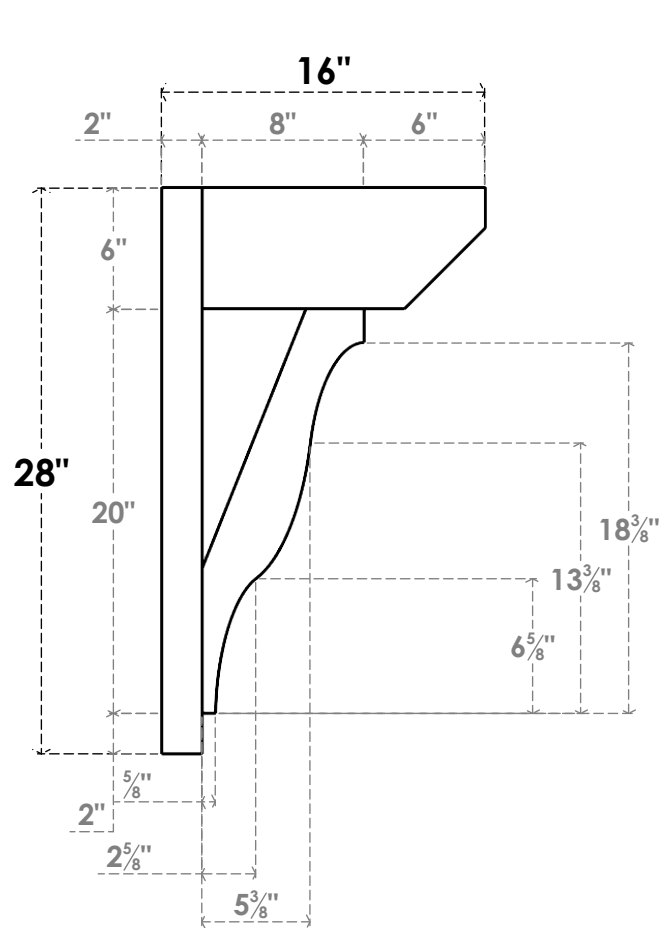

ITEM NUMBER: OUTUROC060X080X16000X28000X060X020X060FST24RCPR

6"W TOP X 8"W BACK X 16"D X 28"H X 6"T TOP X 2"T BACK TIMBERTHANE ROUGH CEDAR FUNSTON FAUX WOOD OPEN OUTLOOKER, SLAT TOP AND BLOCK BACK, 6"W CLOSED BRACE, PRIMED TAN

SIDE PROFILE

FRONT PROFILE

ISOMETRIC

GENERATED DATE : 07/06/2023

EKENA MILLWORK
2300 WEST MAIN ST.
CLARKSVILLE, TX 75426
TOLL FREE: 866-607-0453
WWW.EKENAMILLWORK.COM

NOTES

1. INSTALLATION TO BE COMPLETED IN ACCORDANCE WITH MANUFACTURER'S SPECIFICATIONS.
2. DRAWING MAY NOT BE TO SCALE
3. THIS DRAWING IS INTENDED FOR DESIGN AND PLANNING PURPOSES ONLY.
4. ALL INFORMATION CONTAINED HEREIN WAS CURRENT AT THE TIME OF DEVELOPMENT BUT MUST BE REVIEWED AND APPROVED BY THE PRODUCT MANUFACTURER TO BE CONSIDERED ACCURATE.
5. TIMBERTHANE ARCHITECTURAL PRODUCTS ARE MADE FROM HIGH DENSITY URETHANE AND COME FACTORY PRIMED