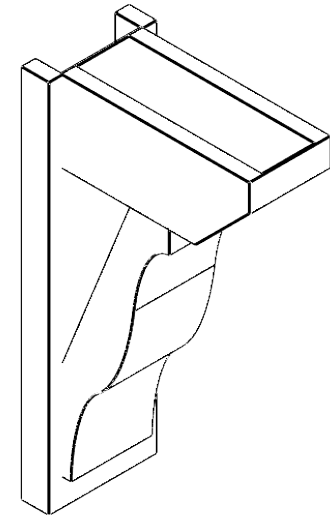

ITEM NUMBER: OUTUROC060X080X16000X28000X060X020X060FST24RCPR

6"W TOP X 8"W BACK X 16"D X 28"H X 6"T TOP X 2"T BACK TIMBERTHANE ROUGH CEDAR FUNSTON FAUX WOOD OPEN OUTLOOKER, SLAT TOP AND BLOCK BACK, 6"W CLOSED BRACE, PRIMED TAN

SIDE PROFILE

FRONT PROFILE

ISOMETRIC

GENERATED DATE : 07/06/2023

EKENA MILLWORK
2300 WEST MAIN ST.
CLARKSVILLE, TX 75426
TOLL FREE: 866-607-0453
WWW.EKENAMILLWORK.COM

NOTES

1. INSTALLATION TO BE COMPLETED IN ACCORDANCE WITH MANUFACTURER'S SPECIFICATIONS.
2. DRAWING MAY NOT BE TO SCALE
3. THIS DRAWING IS INTENDED FOR DESIGN AND PLANNING PURPOSES ONLY.
4. ALL INFORMATION CONTAINED HEREIN WAS CURRENT AT THE TIME OF DEVELOPMENT BUT MUST BE REVIEWED AND APPROVED BY THE PRODUCT MANUFACTURER TO BE CONSIDERED ACCURATE.
5. TIMBERTHANE ARCHITECTURAL PRODUCTS ARE MADE FROM HIGH DENSITY URETHANE AND COME FACTORY PRIMED