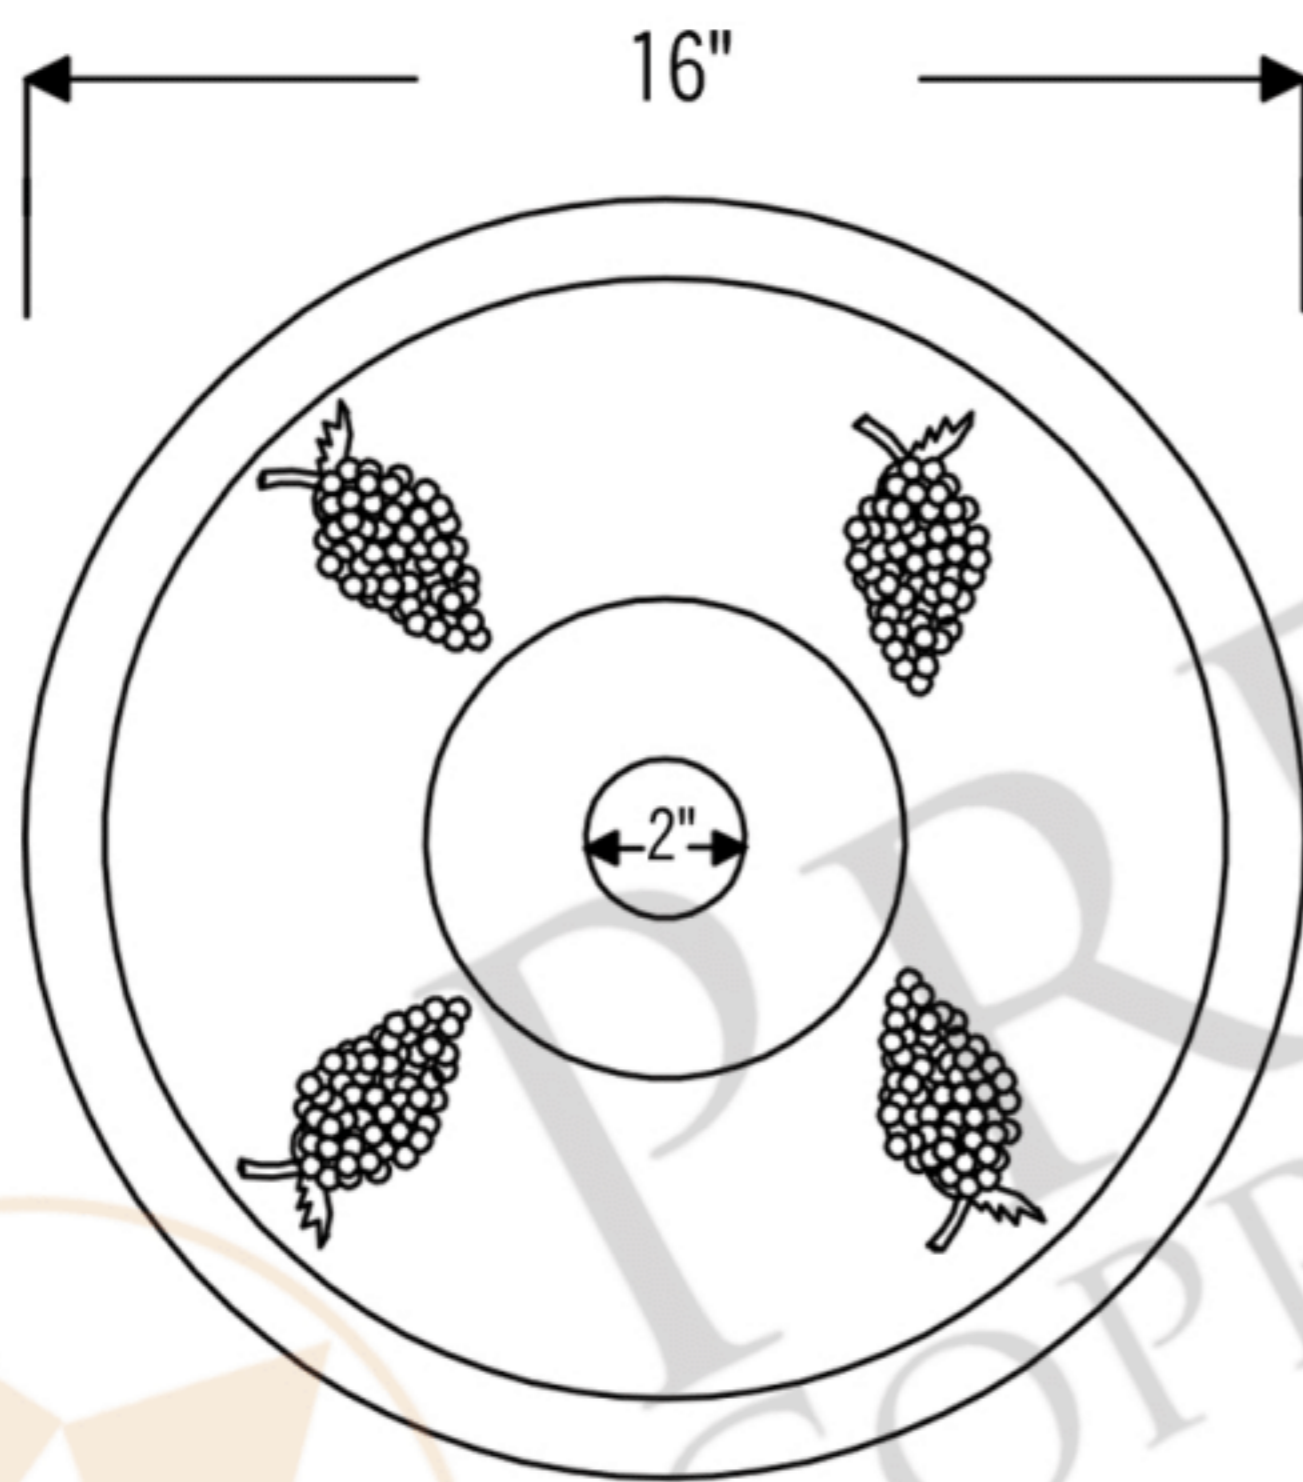

PREMIER
COPPER PRODUCTS

MODEL NUMBER: BR16GDB2

- Description: 16" Round Copper Bar Sink with Grapes and 2" Drain Opening
- Outer Dimension: 16" x 7"
- Inner Dimension: 14" x 7"
- Rim: 1"
- Drain Opening: 2"
- Finish: Oil Rubbed Bronze
- Design: Grapes

CODE/STANDARD COMPLIANCE

* IAPMO/cUPC LISTED

* ORB: Oil Rubbed Bronze

THIS PRODUCT IS HAND CRAFTED, SMALL VARIANCES IN COLOR AND SIZE MAY OCCUR.
DO NOT MAKE ANY INSTALLATION CUTS UNTIL YOU RECEIVE YOUR ITEM(S).