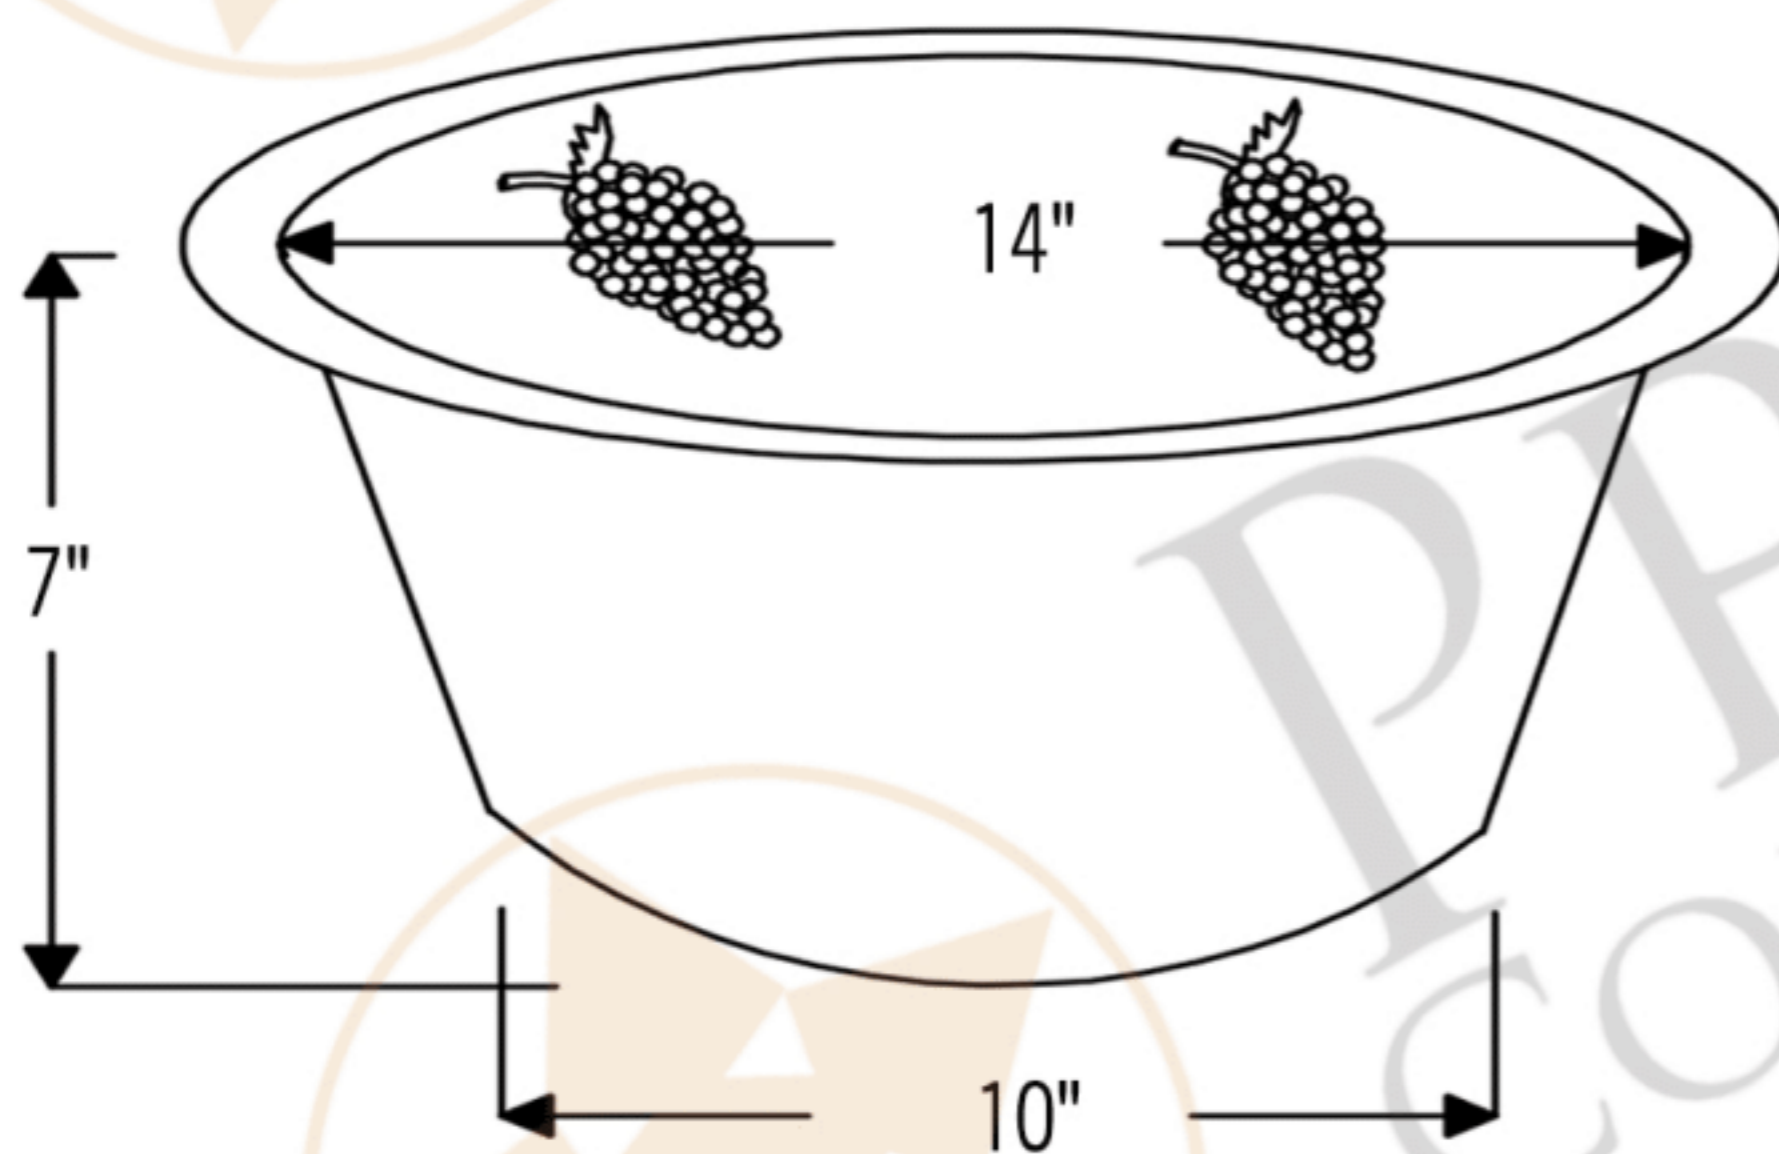

PREMIER
COPPER PRODUCTS

MODEL NUMBER: BR16GDB2

- Description: 16" Round Copper Bar Sink with Grapes and 2" Drain Opening
- Outer Dimension: 16" x 7"
- Inner Dimension: 14" x 7"
- Rim: 1"
- Drain Opening: 2"
- Finish: Oil Rubbed Bronze
- Design: Grapes

CODE/STANDARD COMPLIANCE

* IAPMO/cUPC LISTED

* ORB: Oil Rubbed Bronze

THIS PRODUCT IS HAND CRAFTED, SMALL VARIANCES IN COLOR AND SIZE MAY OCCUR.
DO NOT MAKE ANY INSTALLATION CUTS UNTIL YOU RECEIVE YOUR ITEM(S).