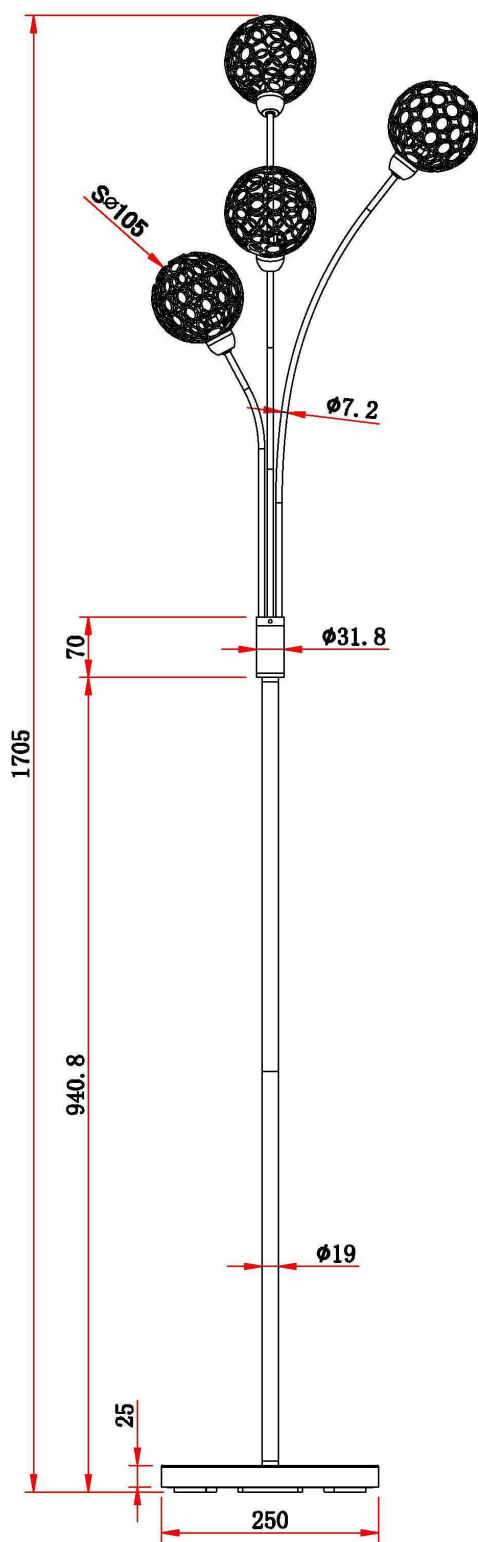

CERTIFICATION