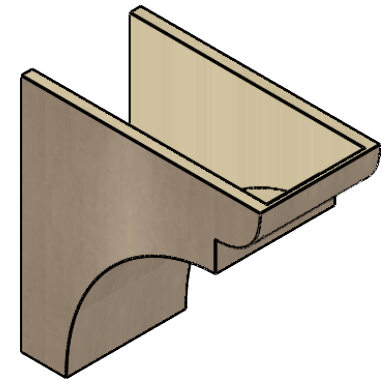

ITEM NUMBER: CORU11X22X22YORRCPR

11"W X 22"D X 22"H SERIES 1 CLASSIC YORKTOWN ROUGH CEDAR
TIMBERTHANE FAUX WOOD CORBEL, PRIMED

SIDE PROFILE

FRONT PROFILE

ISOMETRIC

EKENA MILLWORK
2300 WEST MAIN ST.
CLARKSVILLE, TX 75426
TOLL FREE: 866-607-0453
WWW.EKENAMILLWORK.COM

NOTES

1. INSTALLATION TO BE COMPLETED IN ACCORDANCE WITH MANUFACTURER'S SPECIFICATIONS.
2. DRAWING MAY NOT BE TO SCALE
3. THIS DRAWING IS INTENDED FOR DESIGN AND PLANNING PURPOSES ONLY.
4. ALL INFORMATION CONTAINED HEREIN WAS CURRENT AT THE TIME OF DEVELOPMENT BUT MUST BE REVIEWED AND APPROVED BY THE PRODUCT MANUFACTURER TO BE CONSIDERED ACCURATE.
5. TIMBERTHANE ARCHITECTURAL PRODUCTS ARE MADE FROM HIGH DENSITY URETHANE AND COME FACTORY PRIMED