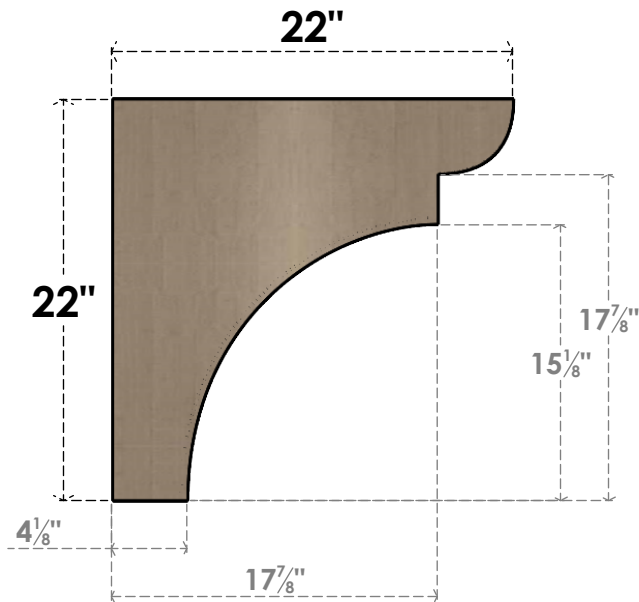

ITEM NUMBER: CORU11X22X22YORRCPR

11"W X 22"D X 22"H SERIES 1 CLASSIC YORKTOWN ROUGH CEDAR
TIMBERTHANE FAUX WOOD CORBEL, PRIMED

SIDE PROFILE

FRONT PROFILE

ISOMETRIC

EKENA MILLWORK
2300 WEST MAIN ST.
CLARKSVILLE, TX 75426
TOLL FREE: 866-607-0453
WWW.EKENAMILLWORK.COM

NOTES

1. INSTALLATION TO BE COMPLETED IN ACCORDANCE WITH MANUFACTURER'S SPECIFICATIONS.
2. DRAWING MAY NOT BE TO SCALE
3. THIS DRAWING IS INTENDED FOR DESIGN AND PLANNING PURPOSES ONLY.
4. ALL INFORMATION CONTAINED HEREIN WAS CURRENT AT THE TIME OF DEVELOPMENT BUT MUST BE REVIEWED AND APPROVED BY THE PRODUCT MANUFACTURER TO BE CONSIDERED ACCURATE.
5. TIMBERTHANE ARCHITECTURAL PRODUCTS ARE MADE FROM HIGH DENSITY URETHANE AND COME FACTORY PRIMED