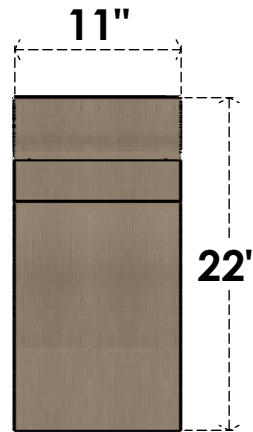

ITEM NUMBER: CORU11X22X22YORRCPR

11"W X 22"D X 22"H SERIES 1 CLASSIC YORKTOWN ROUGH CEDAR
TIMBERTHANE FAUX WOOD CORBEL, PRIMED

SIDE PROFILE

FRONT PROFILE

ISOMETRIC

EKENA MILLWORK
2300 WEST MAIN ST.
CLARKSVILLE, TX 75426
TOLL FREE: 866-607-0453
WWW.EKENAMILLWORK.COM

NOTES

1. INSTALLATION TO BE COMPLETED IN ACCORDANCE WITH MANUFACTURER'S SPECIFICATIONS.
2. DRAWING MAY NOT BE TO SCALE
3. THIS DRAWING IS INTENDED FOR DESIGN AND PLANNING PURPOSES ONLY.
4. ALL INFORMATION CONTAINED HEREIN WAS CURRENT AT THE TIME OF DEVELOPMENT BUT MUST BE REVIEWED AND APPROVED BY THE PRODUCT MANUFACTURER TO BE CONSIDERED ACCURATE.
5. TIMBERTHANE ARCHITECTURAL PRODUCTS ARE MADE FROM HIGH DENSITY URETHANE AND COME FACTORY PRIMED