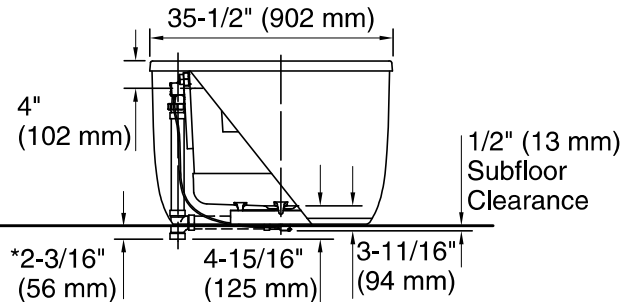

Color	Code	Description
-------	------	-------------

	0	White
	96	Biscuit

No change in measurements if connected with drain illustrated. (K-7213)

□ Recommended Faucet Location

Recommended Faucet Hole Location

Heated Surface: 120 V, 15 A, 60 Hz

Technical Information

All product dimensions are nominal.

Installation:	Freestanding
Drain location:	Center
Basin area, bottom:	45-3/4" x 24-7/8" (1162 mm x 632 mm)
Basin area, top:	54-7/8" x 29-3/16" (1394 mm x 741 mm)
Weight:	110 lbs (49.9 kg)
Minimum floor load:	40.4 lbs/ft ² (197.3 kg/m ²)
Water depth:	15-3/4" (400 mm)
Water capacity:	72.6 gal (274.8 L)
Template:	Footprint, 1245667, not required, not included
Electrical component rating:	Heated Surface: 120 V, 1.1 A, 50/60 Hz, 65 W

Notes

Measure your actual product for rough-in details.

Install this product according to the installation instructions.

The hot water supply should be 70% of the capacity of the bath or greater. Installations will vary.