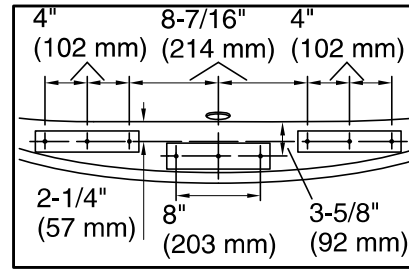

Color	Code	Description
-------	------	-------------

	0	White
	96	Biscuit

No change in measurements if connected with drain illustrated. (K-7213)

□ Recommended Faucet Location

Recommended Faucet Hole Location

Heated Surface: 120 V, 15 A, 60 Hz

Technical Information

All product dimensions are nominal.

Installation:	Freestanding
Drain location:	Center
Basin area, bottom:	45-3/4" x 24-7/8" (1162 mm x 632 mm)
Basin area, top:	54-7/8" x 29-3/16" (1394 mm x 741 mm)
Weight:	110 lbs (49.9 kg)
Minimum floor load:	40.4 lbs/ft ² (197.3 kg/m ²)
Water depth:	15-3/4" (400 mm)
Water capacity:	72.6 gal (274.8 L)
Template:	Footprint, 1245667, not required, not included
Electrical component rating:	Heated Surface: 120 V, 1.1 A, 50/60 Hz, 65 W