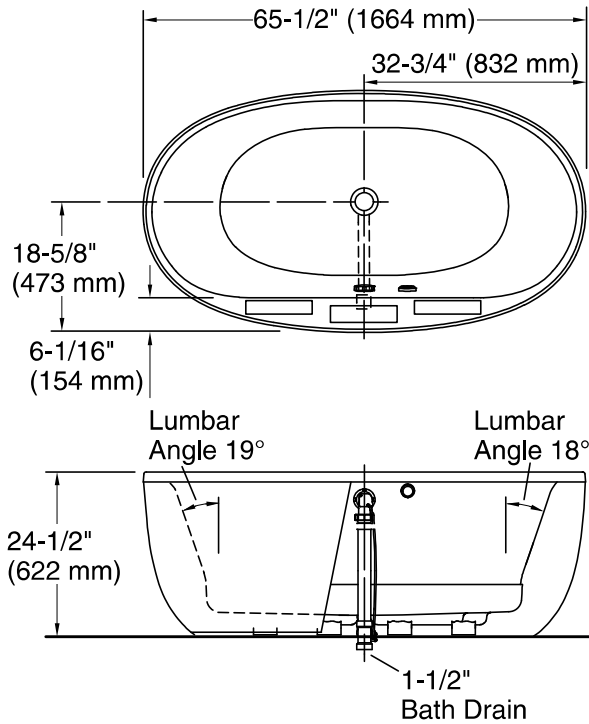

Color	Code	Description
-------	------	-------------

	0	White
	96	Biscuit

No change in measurements if connected with drain illustrated. (K-7213)

□ Recommended Faucet Location

Recommended Faucet Hole Location

Heated Surface: 120 V, 15 A, 60 Hz

Technical Information

All product dimensions are nominal.

Installation:	Freestanding
Drain location:	Center
Basin area, bottom:	45-3/4" x 24-7/8" (1162 mm x 632 mm)
Basin area, top:	54-7/8" x 29-3/16" (1394 mm x 741 mm)
Weight:	110 lbs (49.9 kg)
Minimum floor load:	40.4 lbs/ft ² (197.3 kg/m ²)
Water depth:	15-3/4" (400 mm)
Water capacity:	72.6 gal (274.8 L)
Template:	Footprint, 1245667, not required, not included
Electrical component rating:	Heated Surface: 120 V, 1.1 A, 50/60 Hz, 65 W

Notes

Measure your actual product for rough-in details.

Install this product according to the installation instructions.

The hot water supply should be 70% of the capacity of the bath or greater. Installations will vary.