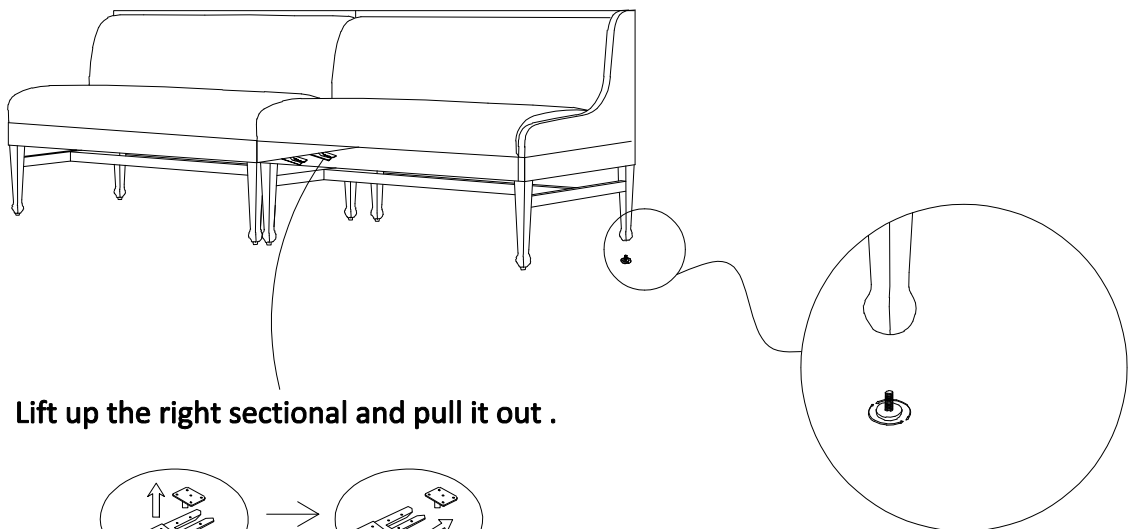

ASSEMBLY INSTRUCTION

Priscilla LAF Dining Bench- 72"

Universal assembly of the sectionals

The prong and the connector must be aligned well.

How to disconnect

Lift up the right sectional and pull it out .

Check the level of the chair if leveling is necessary if needed, turn the head of the levers clockwise to raise the chair and counter clockwise to lower it. Adjust all levers until the correct lever of flatness is achieved.