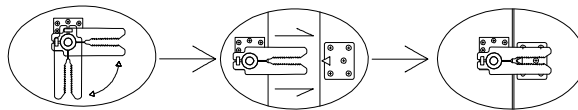

ASSEMBLY INSTRUCTION

Priscilla LAF Dining Bench- 72"

Universal assembly of the sectionals

The prong and the connector must be aligned well.

How to disconnect

Lift up the right sectional and pull it out .

Check the level of the chair if leveling is necessary if needed, turn the head of the levers clockwise to raise the chair and counter clockwise to lower it. Adjust all levers until the correct lever of flatness is achieved.