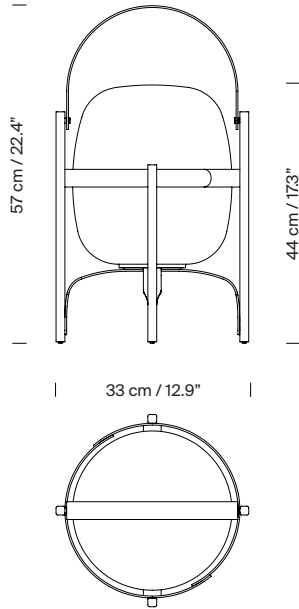

General description:

Black or british racing green aluminum structure.

White opal polyethylene lampshade.

Suitable for outdoor use (European market)

Electric cable length: 4 m / 157,5"

Approximate weight (unpacked):

3,1 kg / 6.8 lb

Technical information:

European version: Light source included

American version: Recommended light source (not included)

LED bulb: 3,4 W / 470 lm / 2700K

E27 - E26 / Max. hgt. 130 mm / 5.1"

Miguel Milá. 2022

Table Lamps

Others:

The lamp is delivered in one package.

The assembly instructions are delivered with the product.

Model:

Collection:

Table lamps