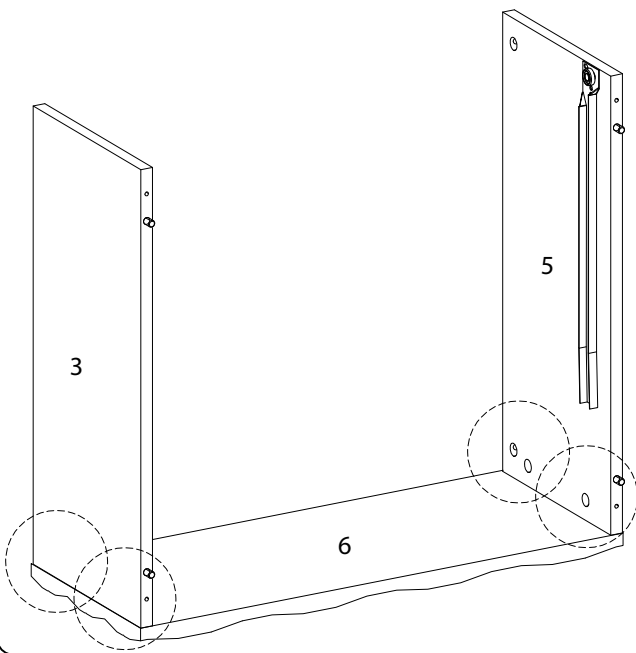

Assembly instructions for the coffee table:

- Tools:** A circle containing an Allen key and a screwdriver. A power drill is shown with a diagonal line through it, indicating it should not be used.
- Warning:** A triangle with an exclamation mark.
- Time:** A clock icon with the text "45'" below it, indicating the estimated assembly time.
- Personnel:** A person icon with the number "1" below it, indicating that one person is required for assembly.
- Diagram:** A circle showing a rectangular panel being placed on a textured surface. A second diagram shows the panel being secured with a screw from the bottom.
- Warning:** A triangle with an exclamation mark.

3

4

5

6 x 4

7

8

9

10