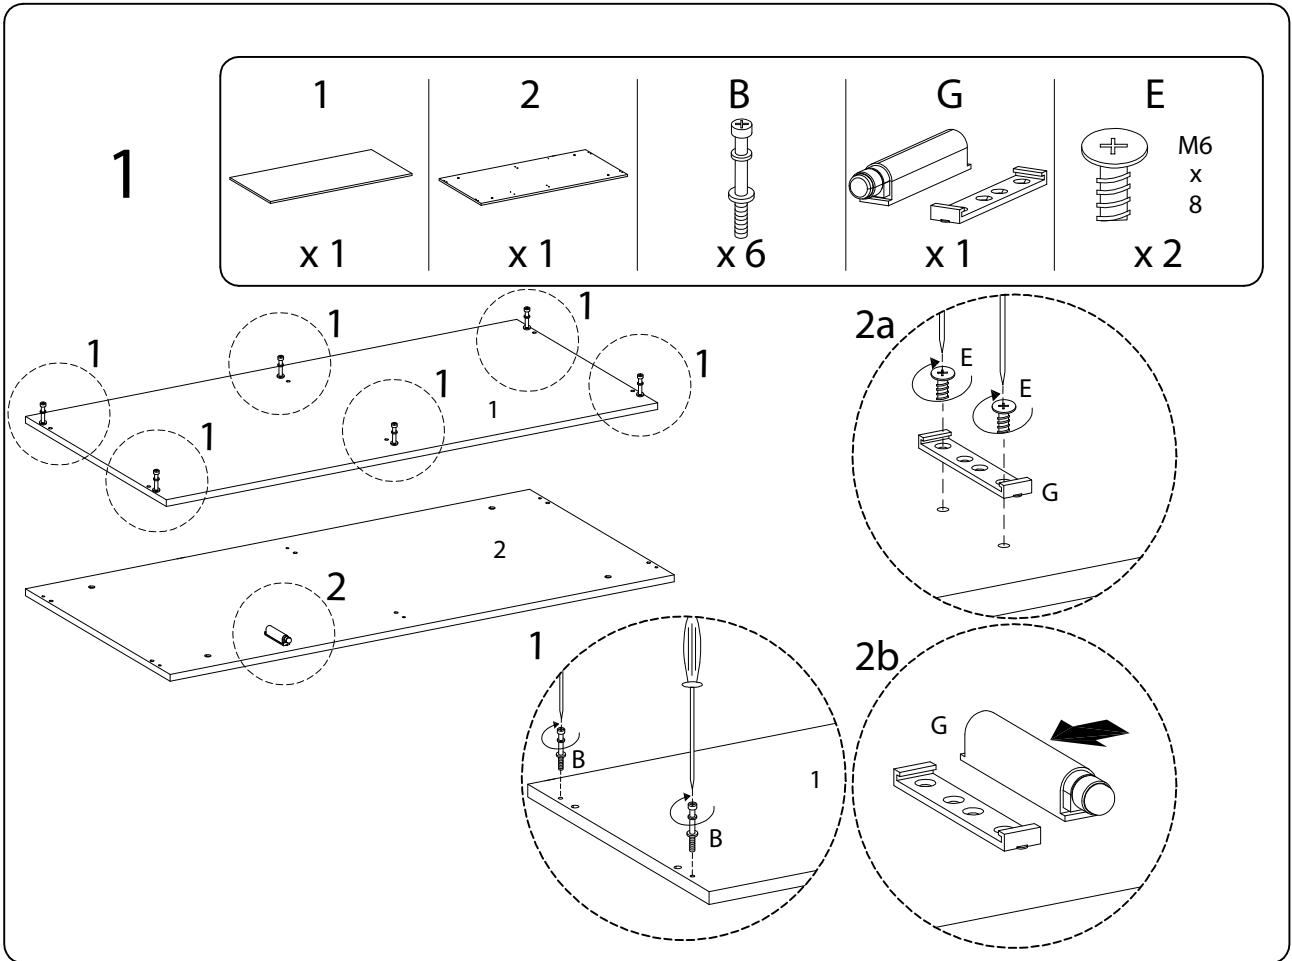

Assembly instructions for the coffee table:

- Tools:** A circle containing an Allen key and a screwdriver. A power drill is shown with a diagonal line through it, indicating it should not be used.
- Warning:** A triangle with an exclamation mark.
- Time:** A clock icon with the text "45'" below it, indicating the estimated assembly time.
- Personnel:** A person icon with the number "1" below it, indicating that one person is required for assembly.
- Diagram:** A circle showing a rectangular panel being placed on a textured surface. A second diagram shows the panel being secured with a screw from the bottom.
- Warning:** A triangle with an exclamation mark.

<p>11</p>  <p>x 1</p>	<p>12</p>  <p>x 1</p>	<p>13</p>  <p>x 1</p>	<p>14</p>  <p>x 1</p>
<p>A</p>  <p>x 13</p>	<p>B</p>  <p>x 13</p>	<p>C</p>  <p>x 16</p>	<p>D</p>  <p>x 30</p>
<p>E</p>  <p>M6 x 8</p> <p>x 6</p>	<p>F1</p>  <p>x 1</p>	<p>F2</p>  <p>x 1</p>	<p>G</p>  <p>x 1</p>
<p>H</p>  <p>x 3</p>	<p>I</p>  <p>M6 x 50</p> <p>x 3</p>	<p>J</p>  <p>x 1</p>	<p>K</p>  <p>M6 x 30</p> <p>x 4</p>
<p>L</p>  <p>M10 x 33.5</p> <p>x 9</p>		<p>M</p>  <p>M6 x 13</p> <p>x 4</p>	