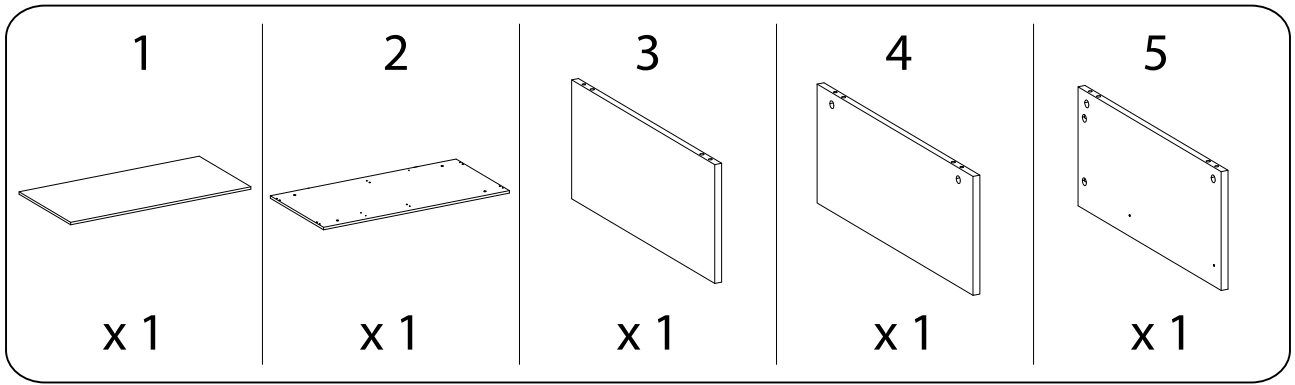

Assembly instructions for the coffee table:

- Tools:** A circle containing an Allen key and a screwdriver. A power drill is shown with a diagonal line through it, indicating it should not be used.
- Warning:** A triangle with an exclamation mark.
- Time:** A clock icon with the text "45'" below it, indicating the estimated assembly time.
- Personnel:** A person icon with the number "1" below it, indicating that one person is required for assembly.
- Diagram:** A circle showing a rectangular panel being placed on a textured surface. A second diagram shows the panel being secured with a screw from the bottom.
- Warning:** A triangle with an exclamation mark.

<p>11</p>  <p>x 1</p>	<p>12</p>  <p>x 1</p>	<p>13</p>  <p>x 1</p>	<p>14</p>  <p>x 1</p>
<p>A</p>  <p>x 13</p>	<p>B</p>  <p>x 13</p>	<p>C</p>  <p>x 16</p>	<p>D</p>  <p>x 30</p>
<p>E</p>  <p>M6 x 8</p> <p>x 6</p>	<p>F1</p>  <p>x 1</p>	<p>F2</p>  <p>x 1</p>	<p>G</p>  <p>x 1</p>
<p>H</p>  <p>x 3</p>	<p>I</p>  <p>M6 x 50</p> <p>x 3</p>	<p>J</p>  <p>x 1</p>	<p>K</p>  <p>M6 x 30</p> <p>x 4</p>
<p>L</p>  <p>M10 x 33.5</p> <p>x 9</p>		<p>M</p>  <p>M6 x 13</p> <p>x 4</p>	