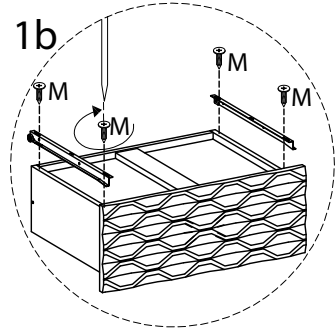

Assembly instructions for the coffee table:

- Tools:** A circle containing an Allen key and a screwdriver. A power drill is shown with a diagonal line through it, indicating it should not be used.
- Warning:** A triangle with an exclamation mark.
- Time:** A clock icon with the text "45'" below it, indicating the estimated assembly time.
- Personnel:** A person icon with the number "1" below it, indicating that one person is required for assembly.
- Diagram:** A circle showing a rectangular panel being placed on a textured surface. A second diagram shows the panel being secured with a screw from the bottom.
- Warning:** A triangle with an exclamation mark.

11

12

15

16

17

18