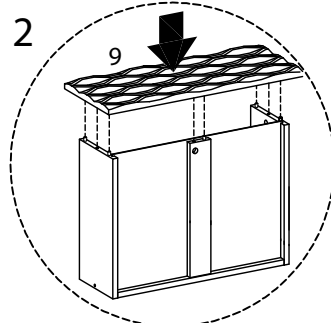

Assembly instructions for the coffee table:

- Tools:** A circle containing an Allen key and a screwdriver. A power drill is shown with a diagonal line through it, indicating it should not be used.
- Warning:** A triangle with an exclamation mark.
- Time:** A clock icon with the text "45'" below it, indicating the estimated assembly time.
- Personnel:** A person icon with the number "1" below it, indicating that one person is required for assembly.
- Diagram:** A circle showing a rectangular panel being placed on a textured surface. A second diagram shows the panel being secured with a screw from the bottom.
- Warning:** A triangle with an exclamation mark.

11

12

15

16

17

18