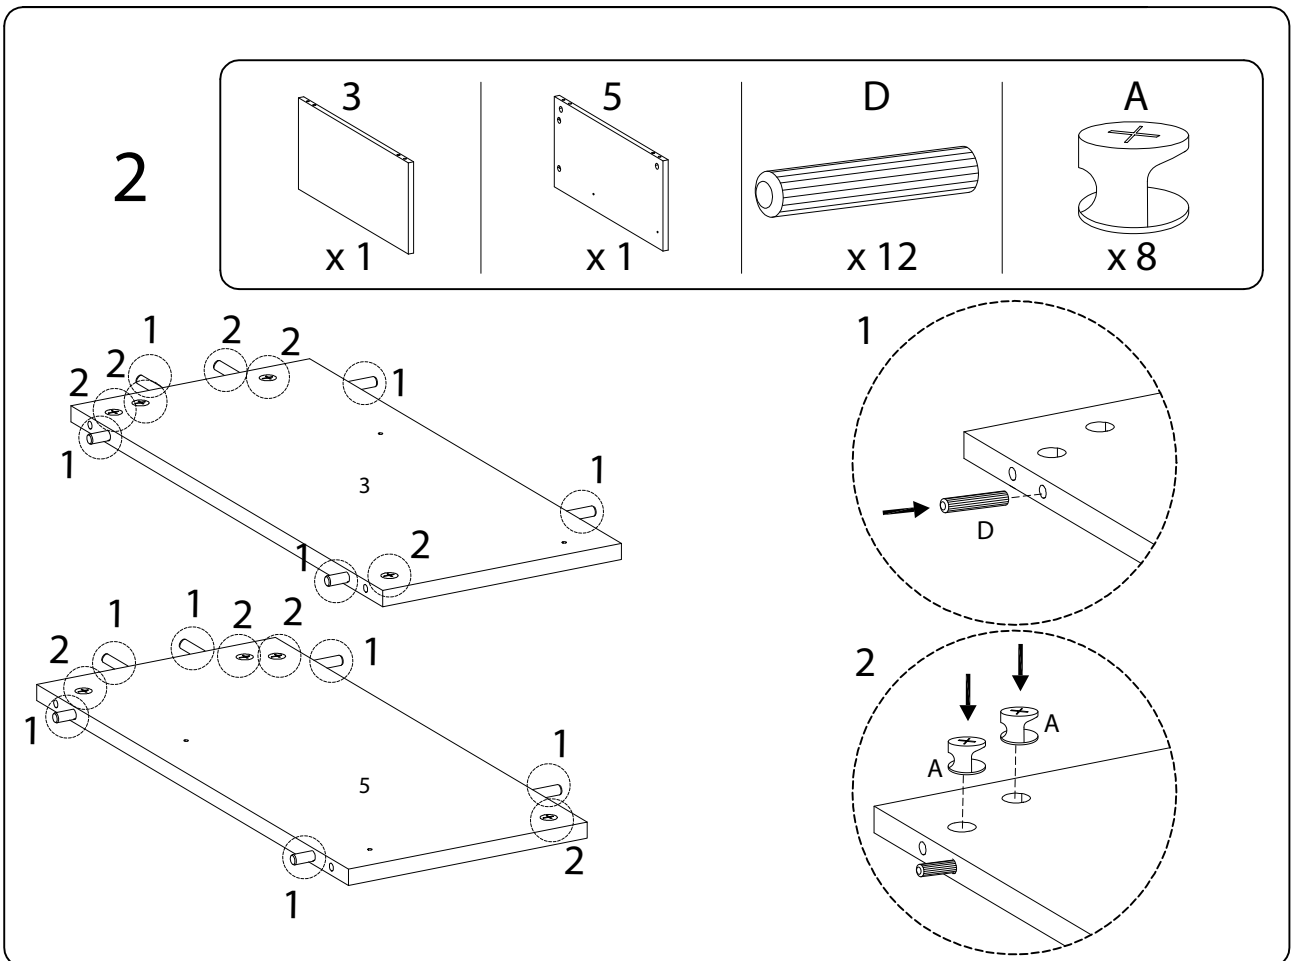

Assembly instructions for the coffee table:

- Tools:** A circle containing an Allen key and a screwdriver. A power drill is shown with a diagonal line through it, indicating it should not be used.
- Warning:** A triangle with an exclamation mark.
- Time:** A clock icon with the text "45'" below it, indicating the estimated assembly time.
- Personnel:** A person icon with the number "1" below it, indicating that one person is required for assembly.
- Diagram:** A circle showing a rectangular panel being placed on a textured surface. A second diagram shows the panel being secured with a screw from the bottom.
- Warning:** A triangle with an exclamation mark.

<p>11</p>  <p>x 1</p>	<p>12</p>  <p>x 1</p>	<p>13</p>  <p>x 1</p>	<p>14</p>  <p>x 1</p>
<p>A</p>  <p>x 13</p>	<p>B</p>  <p>x 13</p>	<p>C</p>  <p>x 16</p>	<p>D</p>  <p>x 30</p>
<p>E</p>  <p>M6 x 8</p> <p>x 6</p>	<p>F1</p>  <p>x 1</p>	<p>F2</p>  <p>x 1</p>	<p>G</p>  <p>x 1</p>
<p>H</p>  <p>x 3</p>	<p>I</p>  <p>M6 x 50</p> <p>x 3</p>	<p>J</p>  <p>x 1</p>	<p>K</p>  <p>M6 x 30</p> <p>x 4</p>
<p>L</p>  <p>M10 x 33.5</p> <p>x 9</p>		<p>M</p>  <p>M6 x 13</p> <p>x 4</p>	