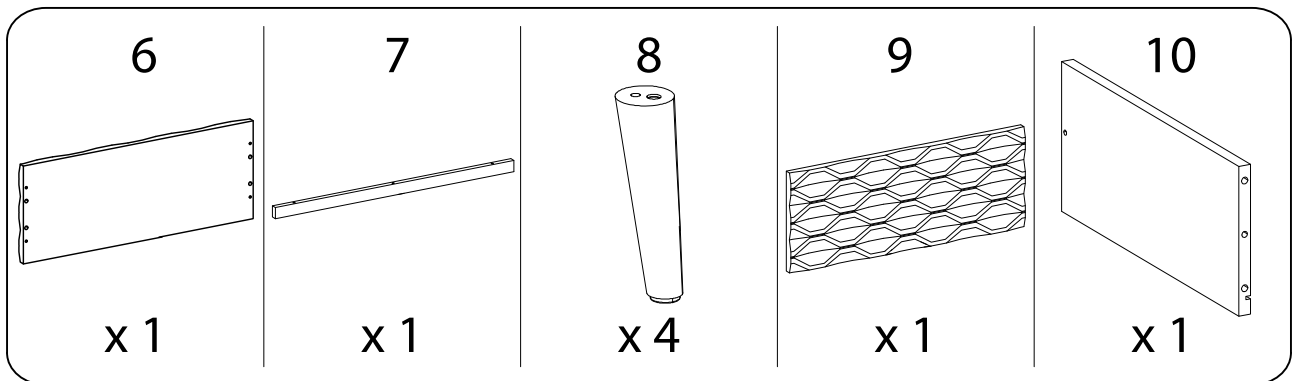

Assembly instructions for the coffee table:

- Tools:** A circle containing an Allen key and a screwdriver. A power drill is shown with a diagonal line through it, indicating it should not be used.
- Warning:** A triangle with an exclamation mark.
- Time:** A clock icon with the text "45'" below it, indicating the estimated assembly time.
- Personnel:** A person icon with the number "1" below it, indicating that one person is required for assembly.
- Diagram:** A circle showing a rectangular panel being placed on a textured surface. A second diagram shows the panel being secured with a screw from the bottom.
- Warning:** A triangle with an exclamation mark.

<p>11</p>  <p>x 1</p>	<p>12</p>  <p>x 1</p>	<p>13</p>  <p>x 1</p>	<p>14</p>  <p>x 1</p>
<p>A</p>  <p>x 13</p>	<p>B</p>  <p>x 13</p>	<p>C</p>  <p>x 16</p>	<p>D</p>  <p>x 30</p>
<p>E</p>  <p>M6 x 8</p> <p>x 6</p>	<p>F1</p>  <p>x 1</p>	<p>F2</p>  <p>x 1</p>	<p>G</p>  <p>x 1</p>
<p>H</p>  <p>x 3</p>	<p>I</p>  <p>M6 x 50</p> <p>x 3</p>	<p>J</p>  <p>x 1</p>	<p>K</p>  <p>M6 x 30</p> <p>x 4</p>
<p>L</p>  <p>M10 x 33.5</p> <p>x 9</p>		<p>M</p>  <p>M6 x 13</p> <p>x 4</p>	