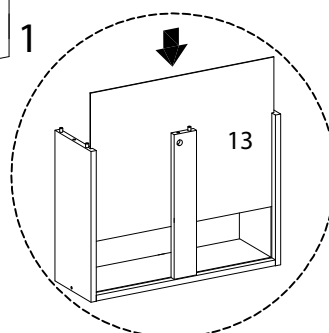

Assembly instructions for the coffee table:

- Tools:** A circle containing an Allen key and a screwdriver. A power drill is shown with a diagonal line through it, indicating it should not be used.
- Warning:** A triangle with an exclamation mark.
- Time:** A clock icon with the text "45'" below it, indicating the estimated assembly time.
- Personnel:** A person icon with the number "1" below it, indicating that one person is required for assembly.
- Diagram:** A circle showing a rectangular panel being placed on a textured surface. A second diagram shows the panel being secured with a screw from the bottom.
- Warning:** A triangle with an exclamation mark.

11

12

15

16

17

18