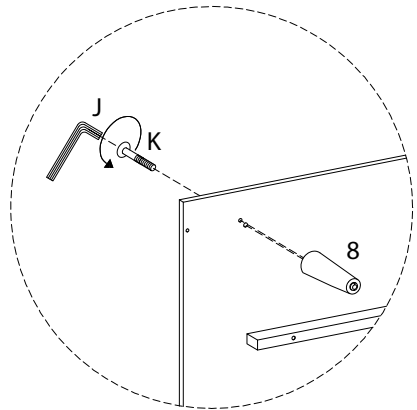

Assembly instructions for the coffee table:

- Tools:** A circle containing an Allen key and a screwdriver. A power drill is shown with a diagonal line through it, indicating it should not be used.
- Warning:** A triangle with an exclamation mark.
- Time:** A clock icon with the text "45'" below it, indicating the estimated assembly time.
- Personnel:** A person icon with the number "1" below it, indicating that one person is required for assembly.
- Diagram:** A circle showing a rectangular panel being placed on a textured surface. A second diagram shows the panel being secured with a screw from the bottom.
- Warning:** A triangle with an exclamation mark.

3

4

5

6 x 4

7

8

9

10