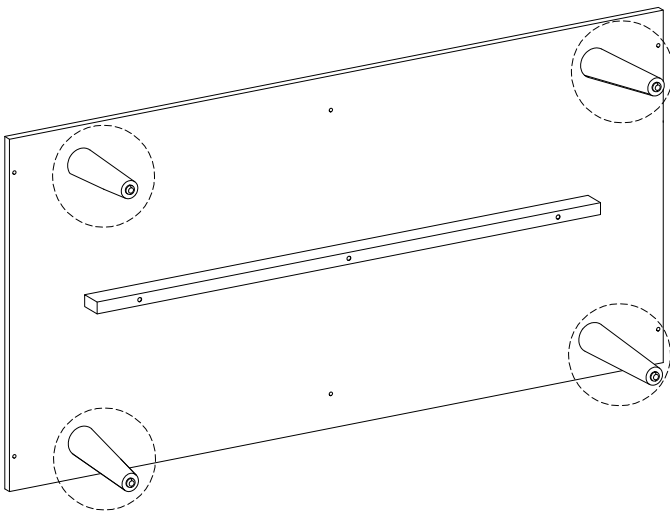

Assembly instructions for the coffee table:

- Tools:** A circle containing an Allen key and a screwdriver. A power drill is shown with a diagonal line through it, indicating it should not be used.
- Warning:** A triangle with an exclamation mark.
- Time:** A clock icon with the text "45'" below it, indicating the estimated assembly time.
- Personnel:** A person icon with the number "1" below it, indicating that one person is required for assembly.
- Diagram:** A circle showing a rectangular panel being placed on a textured surface. A second diagram shows the panel being secured with a screw from the bottom.
- Warning:** A triangle with an exclamation mark.

3

4

5

6 x 4

7

8

9

10