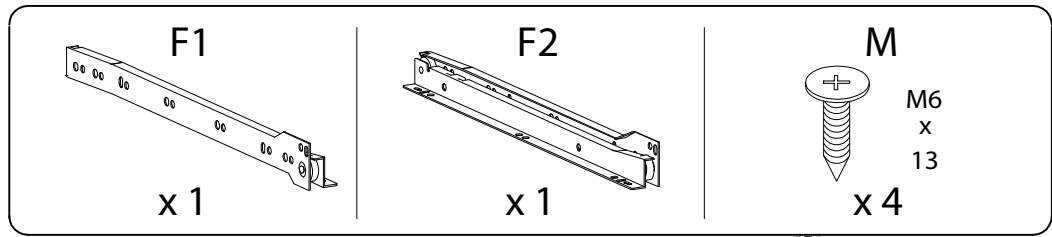

Assembly instructions for the coffee table:

- Tools:** A circle containing an Allen key and a screwdriver. A power drill is shown with a diagonal line through it, indicating it should not be used.
- Warning:** A triangle with an exclamation mark.
- Time:** A clock icon with the text "45'" below it, indicating the estimated assembly time.
- Personnel:** A person icon with the number "1" below it, indicating that one person is required for assembly.
- Diagram:** A circle showing a rectangular panel being placed on a textured surface. A second diagram shows the panel being secured with a screw from the bottom.
- Warning:** A triangle with an exclamation mark.

<p>11</p>  <p>x 1</p>	<p>12</p>  <p>x 1</p>	<p>13</p>  <p>x 1</p>	<p>14</p>  <p>x 1</p>
<p>A</p>  <p>x 13</p>	<p>B</p>  <p>x 13</p>	<p>C</p>  <p>x 16</p>	<p>D</p>  <p>x 30</p>
<p>E</p>  <p>M6 x 8</p> <p>x 6</p>	<p>F1</p>  <p>x 1</p>	<p>F2</p>  <p>x 1</p>	<p>G</p>  <p>x 1</p>
<p>H</p>  <p>x 3</p>	<p>I</p>  <p>M6 x 50</p> <p>x 3</p>	<p>J</p>  <p>x 1</p>	<p>K</p>  <p>M6 x 30</p> <p>x 4</p>
<p>L</p>  <p>M10 x 33.5</p> <p>x 9</p>		<p>M</p>  <p>M6 x 13</p> <p>x 4</p>	

11

12

15

16

17

18