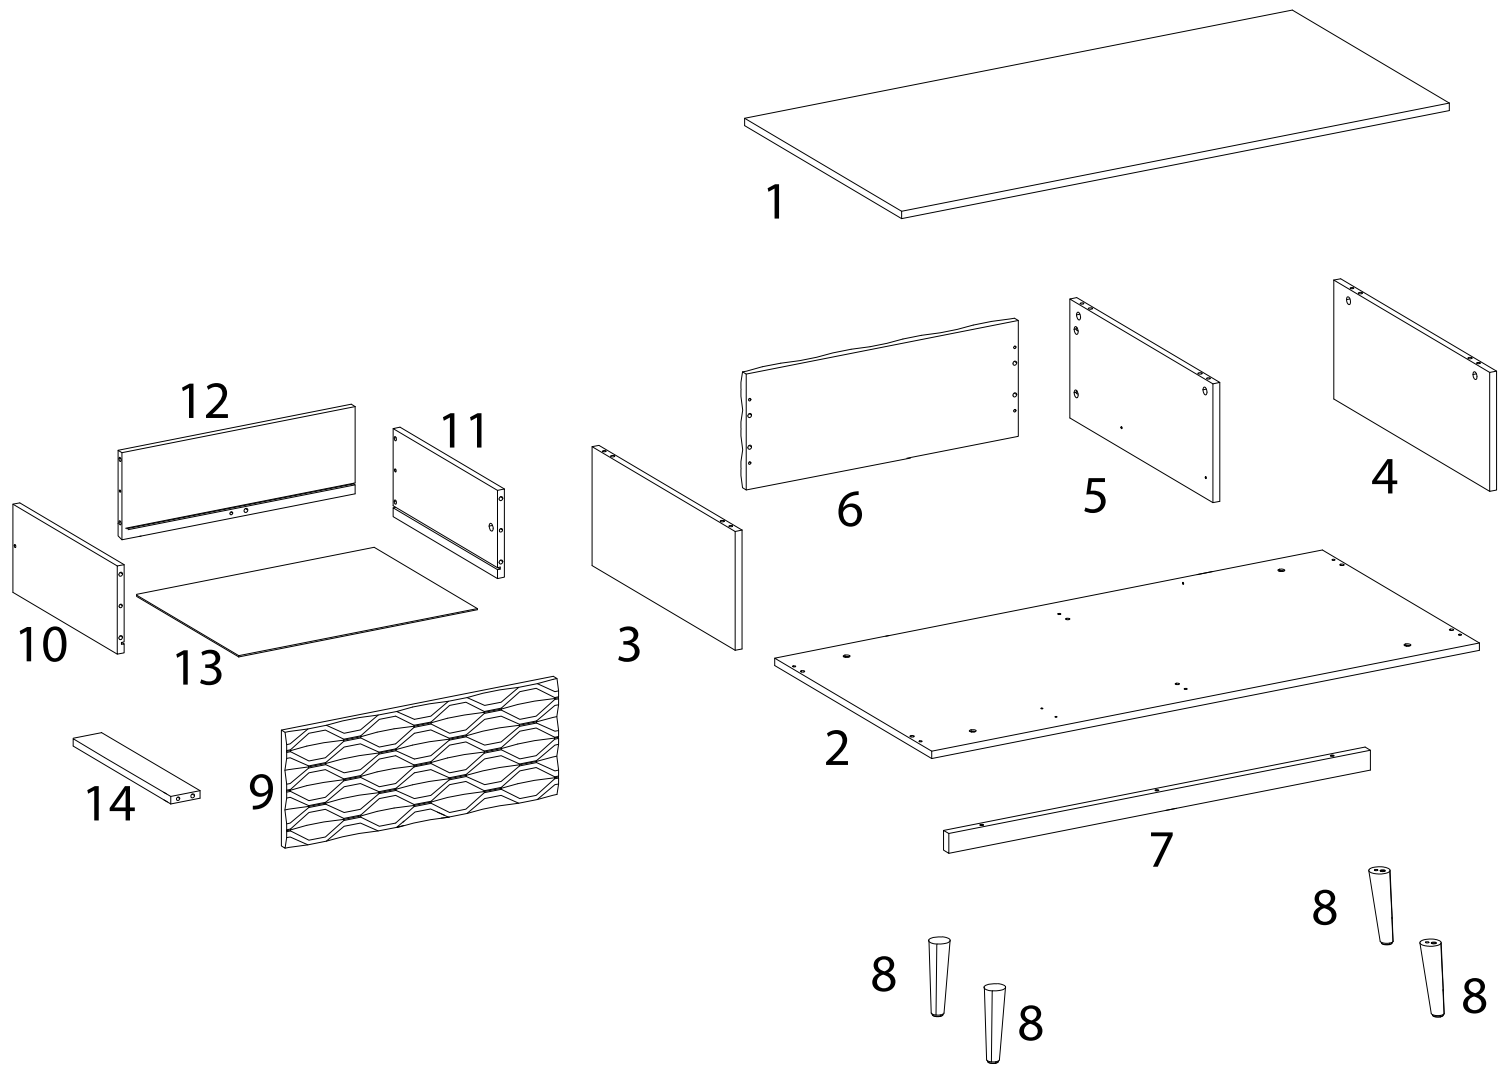

Assembly instructions for the coffee table:

- Tools:** A circle containing an Allen key and a screwdriver. A power drill is shown with a diagonal line through it, indicating it should not be used.
- Warning:** A triangle with an exclamation mark.
- Time:** A clock icon with the text "45'" below it, indicating the estimated assembly time.
- Personnel:** A person icon with the number "1" below it, indicating that one person is required for assembly.
- Diagram:** A circle showing a rectangular panel being placed on a textured surface. A second diagram shows the panel being secured with a screw from the bottom.
- Warning:** A triangle with an exclamation mark.

<p>11</p>  <p>x 1</p>	<p>12</p>  <p>x 1</p>	<p>13</p>  <p>x 1</p>	<p>14</p>  <p>x 1</p>
<p>A</p>  <p>x 13</p>	<p>B</p>  <p>x 13</p>	<p>C</p>  <p>x 16</p>	<p>D</p>  <p>x 30</p>
<p>E</p>  <p>M6 x 8</p> <p>x 6</p>	<p>F1</p>  <p>x 1</p>	<p>F2</p>  <p>x 1</p>	<p>G</p>  <p>x 1</p>
<p>H</p>  <p>x 3</p>	<p>I</p>  <p>M6 x 50</p> <p>x 3</p>	<p>J</p>  <p>x 1</p>	<p>K</p>  <p>M6 x 30</p> <p>x 4</p>
<p>L</p>  <p>M10 x 33.5</p> <p>x 9</p>		<p>M</p>  <p>M6 x 13</p> <p>x 4</p>	

3

4

5

6 x 4

7

8

9

10