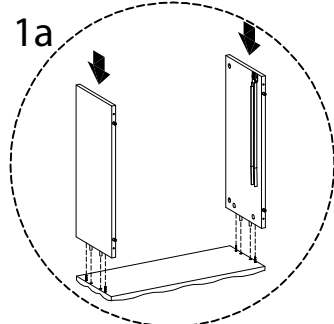

Assembly instructions for the coffee table:

- Tools:** A circle containing an Allen key and a screwdriver. A power drill is shown with a diagonal line through it, indicating it should not be used.
- Warning:** A triangle with an exclamation mark.
- Time:** A clock icon with the text "45'" below it, indicating the estimated assembly time.
- Personnel:** A person icon with the number "1" below it, indicating that one person is required for assembly.
- Diagram:** A circle showing a rectangular panel being placed on a textured surface. A second diagram shows the panel being secured with a screw from the bottom.
- Warning:** A triangle with an exclamation mark.

<p>11</p>  <p>x 1</p>	<p>12</p>  <p>x 1</p>	<p>13</p>  <p>x 1</p>	<p>14</p>  <p>x 1</p>
<p>A</p>  <p>x 13</p>	<p>B</p>  <p>x 13</p>	<p>C</p>  <p>x 16</p>	<p>D</p>  <p>x 30</p>
<p>E</p>  <p>M6 x 8</p> <p>x 6</p>	<p>F1</p>  <p>x 1</p>	<p>F2</p>  <p>x 1</p>	<p>G</p>  <p>x 1</p>
<p>H</p>  <p>x 3</p>	<p>I</p>  <p>M6 x 50</p> <p>x 3</p>	<p>J</p>  <p>x 1</p>	<p>K</p>  <p>M6 x 30</p> <p>x 4</p>
<p>L</p>  <p>M10 x 33.5</p> <p>x 9</p>		<p>M</p>  <p>M6 x 13</p> <p>x 4</p>	

3

4

5

6 x 4

7

8

9

10