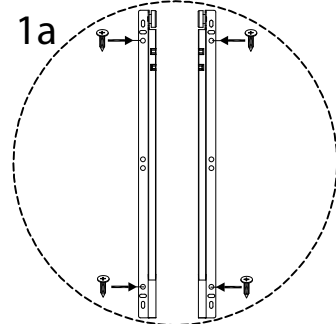

Assembly instructions for the coffee table:

- Tools:** A circle containing an Allen key and a screwdriver. A power drill is shown with a diagonal line through it, indicating it should not be used.
- Warning:** A triangle with an exclamation mark.
- Time:** A clock icon with the text "45'" below it, indicating the estimated assembly time.
- Personnel:** A person icon with the number "1" below it, indicating that one person is required for assembly.
- Diagram:** A circle showing a rectangular panel being placed on a textured surface. A second diagram shows the panel being secured with a screw from the bottom.
- Warning:** A triangle with an exclamation mark.

<p>11</p>  <p>x 1</p>	<p>12</p>  <p>x 1</p>	<p>13</p>  <p>x 1</p>	<p>14</p>  <p>x 1</p>
<p>A</p>  <p>x 13</p>	<p>B</p>  <p>x 13</p>	<p>C</p>  <p>x 16</p>	<p>D</p>  <p>x 30</p>
<p>E</p>  <p>M6 x 8</p> <p>x 6</p>	<p>F1</p>  <p>x 1</p>	<p>F2</p>  <p>x 1</p>	<p>G</p>  <p>x 1</p>
<p>H</p>  <p>x 3</p>	<p>I</p>  <p>M6 x 50</p> <p>x 3</p>	<p>J</p>  <p>x 1</p>	<p>K</p>  <p>M6 x 30</p> <p>x 4</p>
<p>L</p>  <p>M10 x 33.5</p> <p>x 9</p>		<p>M</p>  <p>M6 x 13</p> <p>x 4</p>	

3

4

5

6 x 4

7

8

9

10

11

12

15

16

17

18