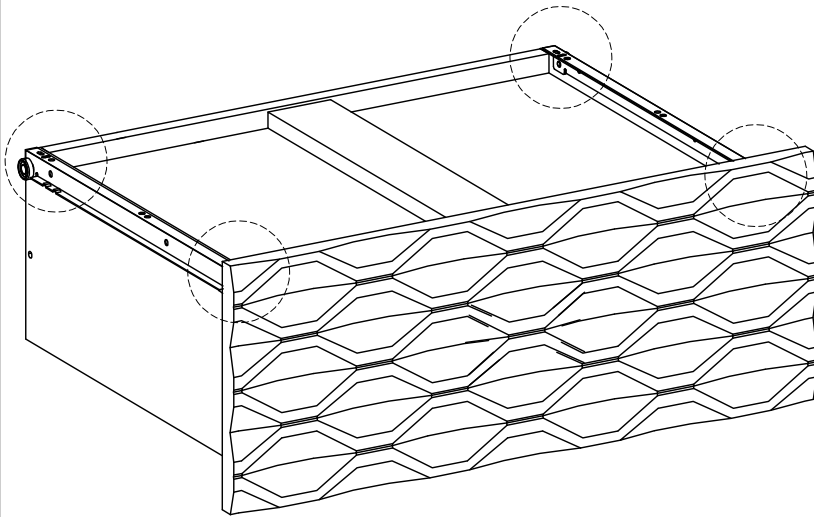

Assembly instructions for the coffee table:

- Tools:** A circle containing an Allen key and a screwdriver. A power drill is shown with a diagonal line through it, indicating it should not be used.
- Warning:** A triangle with an exclamation mark.
- Time:** A clock icon with the text "45'" below it, indicating the estimated assembly time.
- Personnel:** A person icon with the number "1" below it, indicating that one person is required for assembly.
- Diagram:** A circle showing a rectangular panel being placed on a textured surface. A second diagram shows the panel being secured with a screw from the bottom.
- Warning:** A triangle with an exclamation mark.

11

12

15

16

17

18