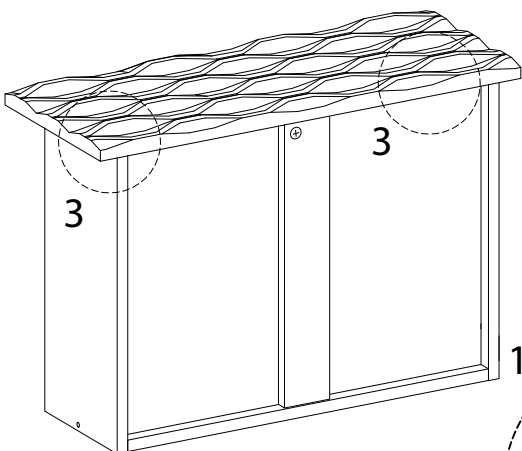

Assembly instructions for the coffee table:

- Tools:** A circle containing an Allen key and a screwdriver. A power drill is shown with a diagonal line through it, indicating it should not be used.
- Warning:** A triangle with an exclamation mark.
- Time:** A clock icon with the text "45'" below it, indicating the estimated assembly time.
- Personnel:** A person icon with the number "1" below it, indicating that one person is required for assembly.
- Diagram:** A circle showing a rectangular panel being placed on a textured surface. A second diagram shows the panel being secured with a screw from the bottom.
- Warning:** A triangle with an exclamation mark.

11

12

15

16

17

18