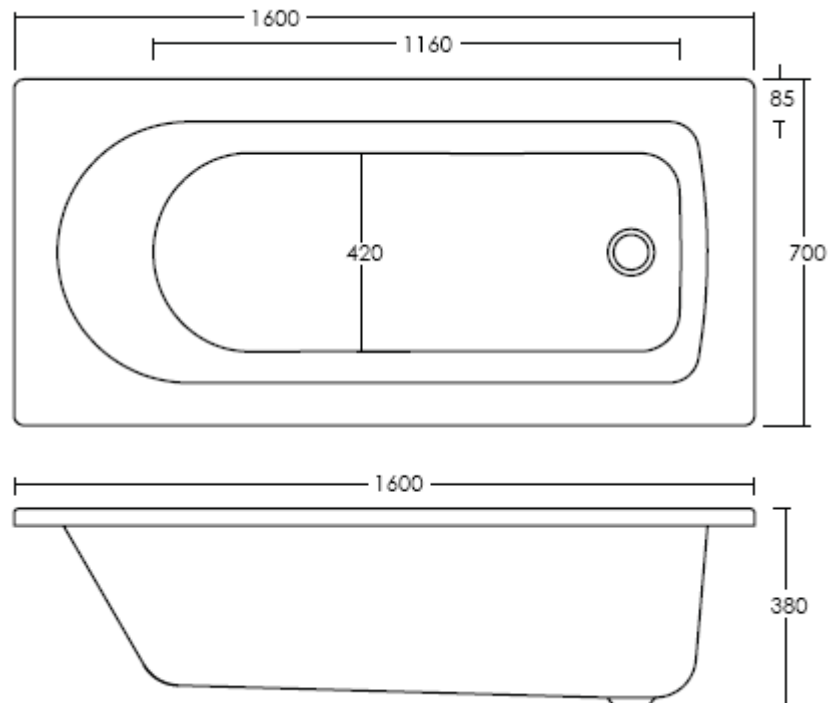

BARMBY SINGLE ENDED BATH

Barcode	5055369026111
Product Code	NBA607
Finishes	WHITE LUCITE ACRYLIC
Product Type	BATH
Displaced capacity	100 litres (capacity to overflow less 70 litres)

Guarantee & Aftercare

- ◆ BS43035: Part 1 : 1989 baths for domestic purposes made of acrylic.
- ◆ BS EN 232: 2003: baths connecting dimensions
- ◆ BS EN 198
- ◆ Supplied with leg set
- ◆ Waste & overflow sold separately

CUSTOMER CARE: