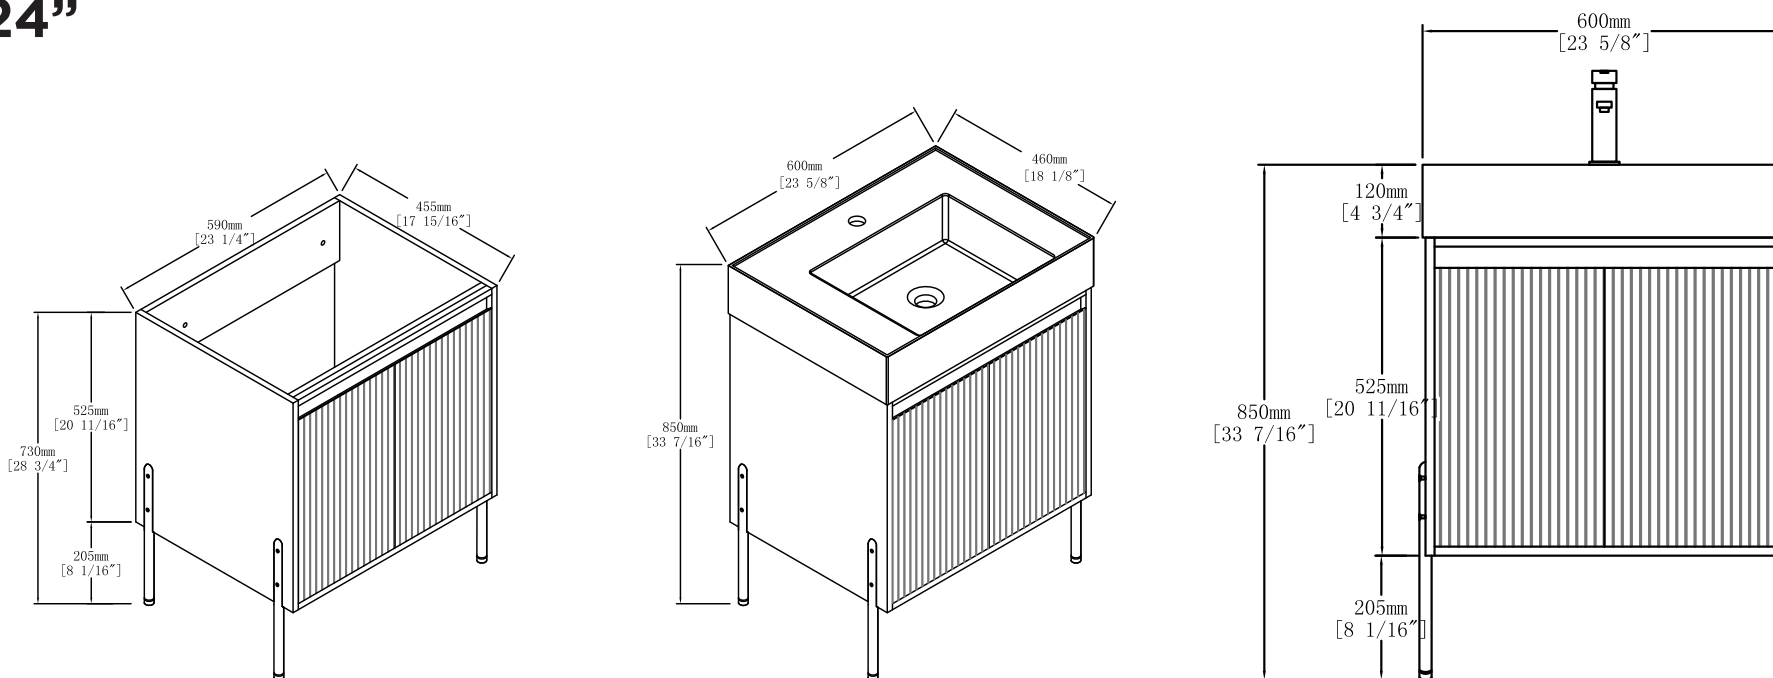

## VANITY COLLECTION

**24"**

**ATTENTION!** Dimensions may vary by up to 3/8". It is highly recommended to pull all dimensions of actual model for installation and measuring purposes.

**MODEL# CR24**