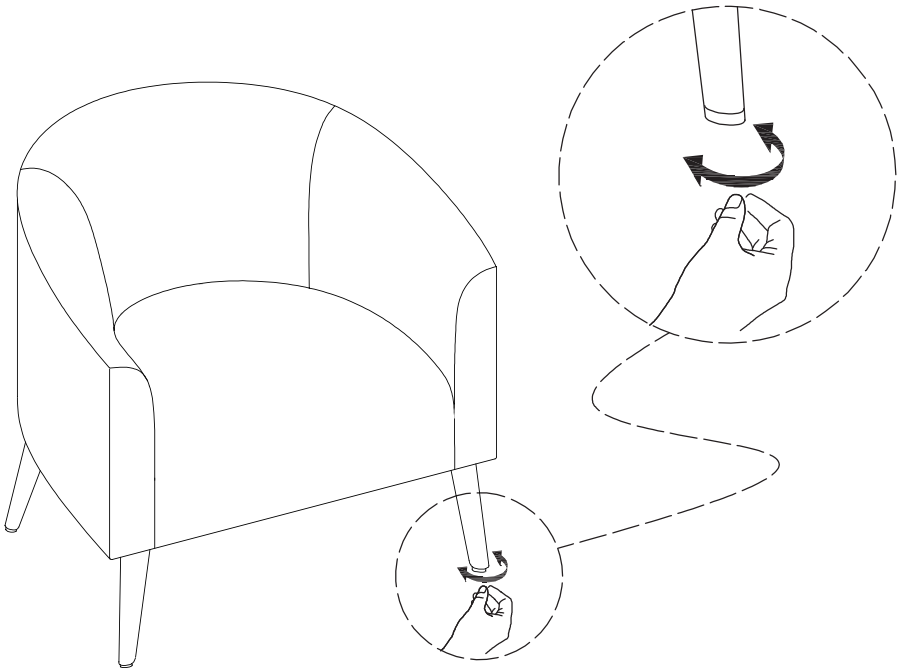

ASSEMBLY INSTRUCTIONS

STEP-2

Attention:

After installation, adjust the adjustable leveler to keep the chair balanced .

Be sure to check all packing material carefully for small parts, which may have come loose inside the carton during shipment.