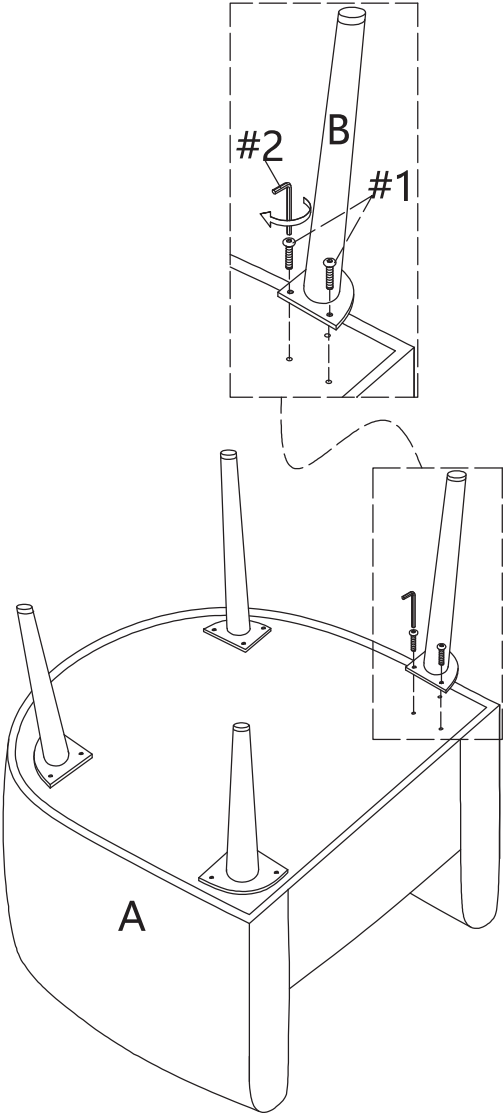

Owner Manual

NOTE:

This brochure contains IMPORTANT safety info. Please read and keep for future reference.

PARTS LIST

A	x1	B	x4
			
Seat cushion		Legs	

HARDWARE LIST

#1	x12	#2	x1
			
Bolts		Allen Key	
M6*20mm			

HARDWARE SPARE LIST

#1	x1
	
Bolts	
M6*20mm	

ASSEMBLY INSTRUCTIONS

STEP-1

ASSEMBLY INSTRUCTIONS

STEP-2

Attention:

After installation, adjust the adjustable leveler to keep the chair balanced .