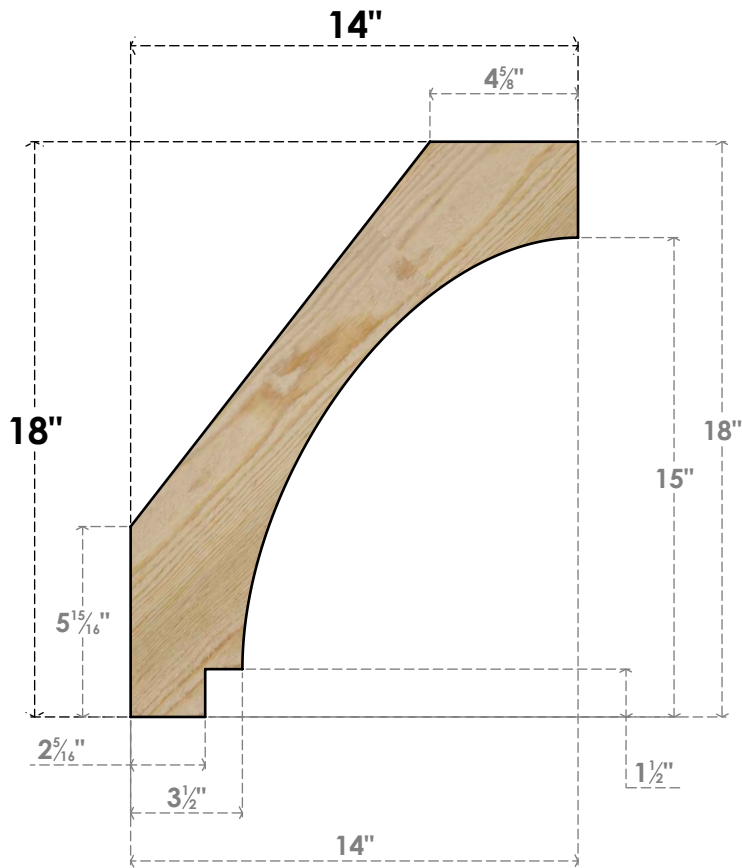

BRC06X14X18IMP00RDF

6"W X 14"D X 18"H IMPERIAL ROUGH SAWN BRACE, DOUGLAS FIR

SIDE

FRONT

EKENA MILLWORK
 2300 WEST MAIN ST.
 CLARKSVILLE, TX 75426
 TOLL FREE: 866-607-0453
 WWW.EKENAMILLWORK.COM

NOTES

1. INSTALLATION TO BE COMPLETED IN ACCORDANCE WITH MANUFACTURER'S SPECIFICATIONS.
2. DRAWING MAY NOT BE TO SCALE
3. THIS DRAWING IS INTENDED FOR DESIGN AND PLANNING PURPOSES ONLY.
4. ALL INFORMATION CONTAINED HEREIN WAS CURRENT AT THE TIME OF DEVELOPMENT BUT MUST BE REVIEWED AND APPROVED BY THE PRODUCT MANUFACTURER TO BE CONSIDERED ACCURATE.
5. PRODUCTS ARE NOT KILN DRIED. THIS ITEM IS UNIQUE AND WILL CONTAIN THE NATURAL VARIATIONS THAT THE WOOD SPECIES OFFERS. THIS MAY RESULT IN VARIATIONS UP TO 1/4"