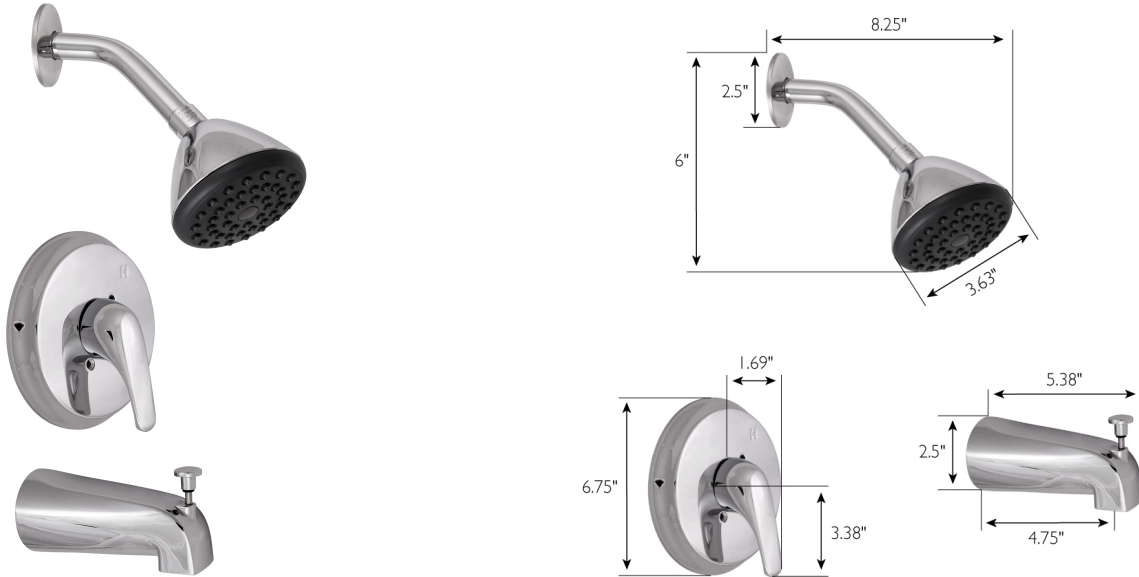

Classic Single Handle Tub and Shower Trim Polished Chrome

SPECIFICATIONS

MATERIAL:	Brass/Zinc	WEIGHT:	2.56 lbs.
HANDLE MATERIAL:	Zinc	PVD FINISH:	No
SPOUT MATERIAL:	N/A	ESCUTCHEON INCLUDED:	Yes
CARTRIDGE MATERIAL:	Compression	PRESSURE BALANCED VALVE:	No
WATERWAY MATERIAL:	Brass	TYPE OF SHOWER HEAD: SHOWER	Wall Mount
VALVE MATERIAL:	Brass	HEAD FUNCTIONS (QTY): SHOWER	1
DRAIN MATERIAL:	N/A	HEAD NOZZLE TYPE: SHOWER	Raised
FAUCET TYPE:	Bath & Shower Trim	HEAD SHAPE:	Round
SPOUT REACH:	4.75"	SHOWER HEAD PUSH BUTTON: TUB	No
FLOW RATE:	1.8 GPM	SPOUT TYPE:	Threaded
LOW FLOW:	Yes	TUB SPOUT DIVERTER INCLUDED:	Yes
HANDLES CONFIGURATION:	Single Handle		
HANDLE REACH:	3.38"		
QUICK ATTACH INCLUDED:	No		
DIMENSIONS:	78" H x 8.4" L x 6.7" D		