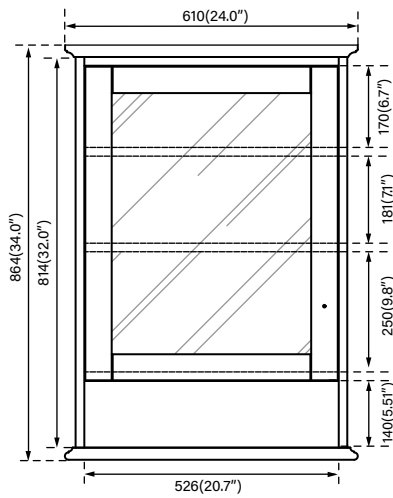

MIRROR CABINET 24''

MIRROR CABINET

Colors/Finishes: White, Titanium Grey, Navy Blue

Nominal Dimension: 24W*5.9D*34H inches

FEATURES:

- Durable solid popular wood frame
- Anti-fog glass
- 1 soft-close door
- Mirror cabinet hangs vertically
- 3 solid wood shelves inside
- Metal alloy hardware with decorative porcelain
- Austria BLUM soft-close hinges system

PRODUCT DIAGRAMS:

Front

Back

Side

Top

MIRROR CABINET INSTALLATION

C2434MC

SUGGESTED TOOLS AND MATERIALS:

PART LIST:

NOTE: Determine overall mirror dimensions before installation.
Requires two(2) person in installation.

Accessories and parts may vary from the picture above. Depends on the product model and size.