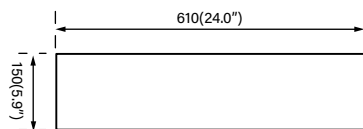

MIRROR CABINET 24''

MIRROR CABINET

Colors/Finishes: White, Titanium Grey, Navy Blue

Nominal Dimension: 24W*5.9D*34H inches

FEATURES:

- Durable solid popular wood frame
- Anti-fog glass
- 1 soft-close door
- Mirror cabinet hangs vertically
- 3 solid wood shelves inside
- Metal alloy hardware with decorative porcelain
- Austria BLUM soft-close hinges system

PRODUCT DIAGRAMS:

Front

Back

Side

Top