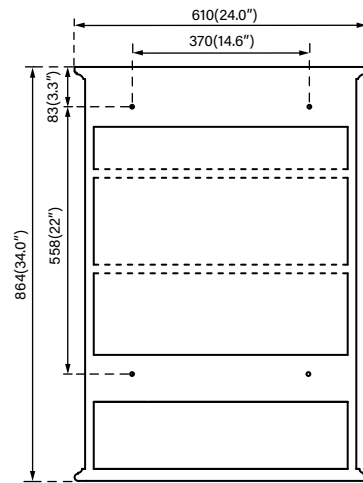

MIRROR CABINET 24''

MIRROR CABINET

Colors/Finishes: White, Titanium Grey, Navy Blue

Nominal Dimension: 24W*5.9D*34H inches

FEATURES:

- Durable solid popular wood frame
- Anti-fog glass
- 1 soft-close door
- Mirror cabinet hangs vertically
- 3 solid wood shelves inside
- Metal alloy hardware with decorative porcelain
- Austria BLUM soft-close hinges system

PRODUCT DIAGRAMS:

Front

Back

Side

Top

MIRROR CABINET INSTALLATION

C2434MC

SUGGESTED TOOLS AND MATERIALS:

PART LIST:

NOTE: Determine overall mirror dimensions before installation.
Requires two(2) person in installation.

Accessories and parts may vary from the picture above. Depends on the product model and size.