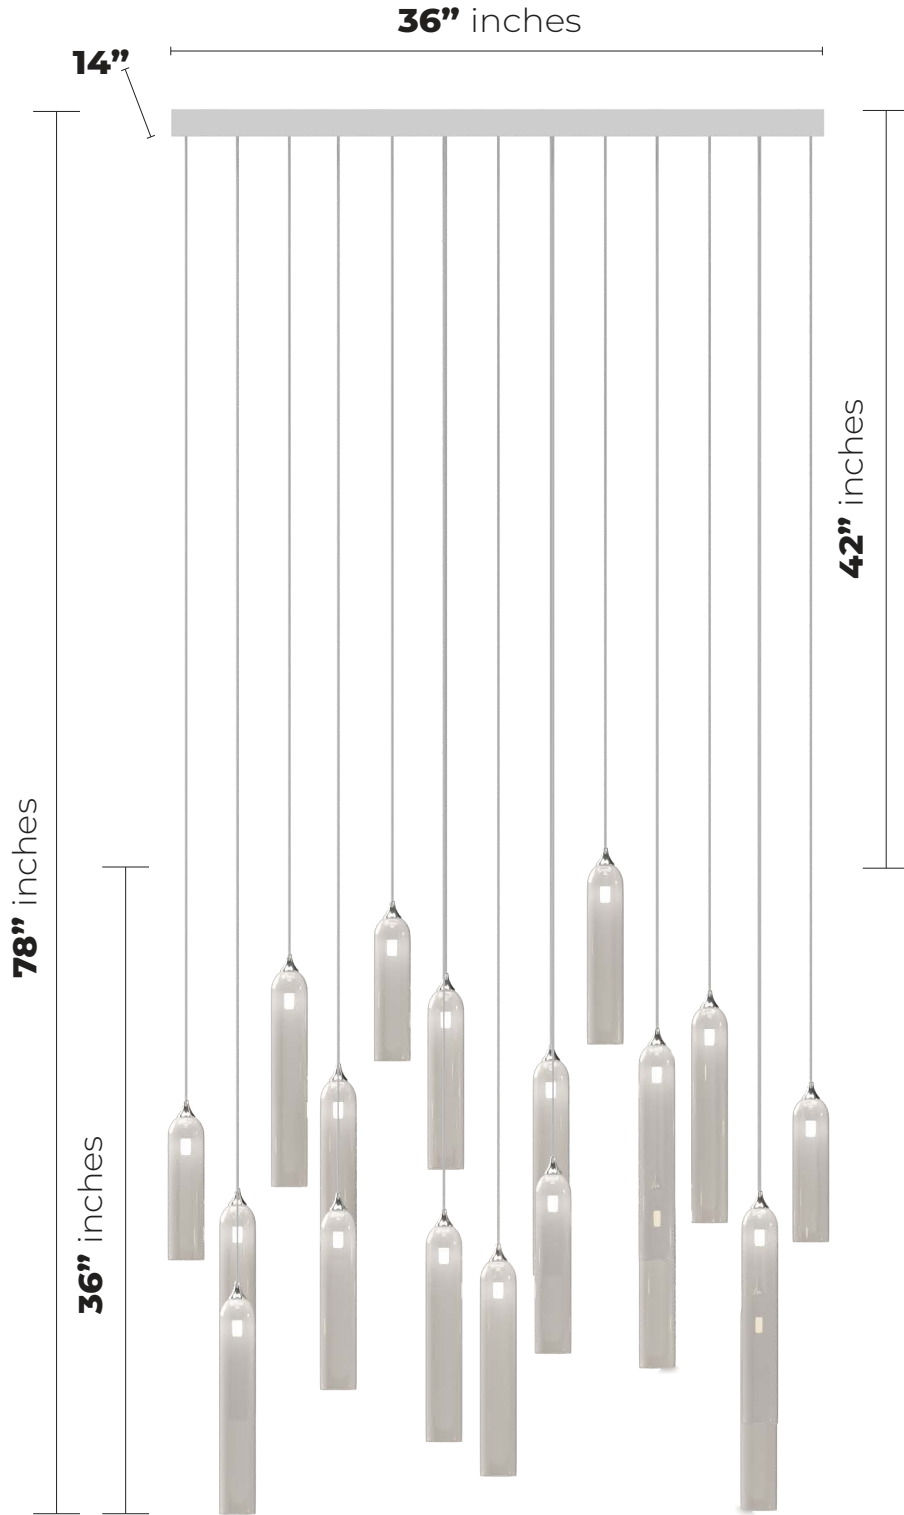

### **Specs**

36" x 14" Rectangular Canopy

PENDANT QTY	SIZE	COLOR
10	12"	Milk White
6	10"	Milk White
3	8"	Milk White

3D MODEL VIEW:  
<https://adobe.ly/3pGbYkk>

**Bulbs**  
LED - G9 - Dimmable

## OPAL CANDLES

19 LIGHTS  
78" Height

### Specs

36" x 14" Rectangular Canopy

PENDANT QTY	SIZE	COLOR
10	12"	Milk White
6	10"	Milk White
3	8"	Milk White

3D MODEL VIEW:  
<https://adobe.ly/3lFrnA4>

**Bulbs**  
LED - G9 - Dimmable

### Specs

36" x 14" Rectangular Canopy

PENDANT QTY	SIZE	COLOR
10	12"	Milk White
6	10"	Milk White
3	8"	Milk White

3D MODEL VIEW:  
<https://adobe.ly/3rMjXyR>

**Bulbs**  
LED - G9 - Dimmable