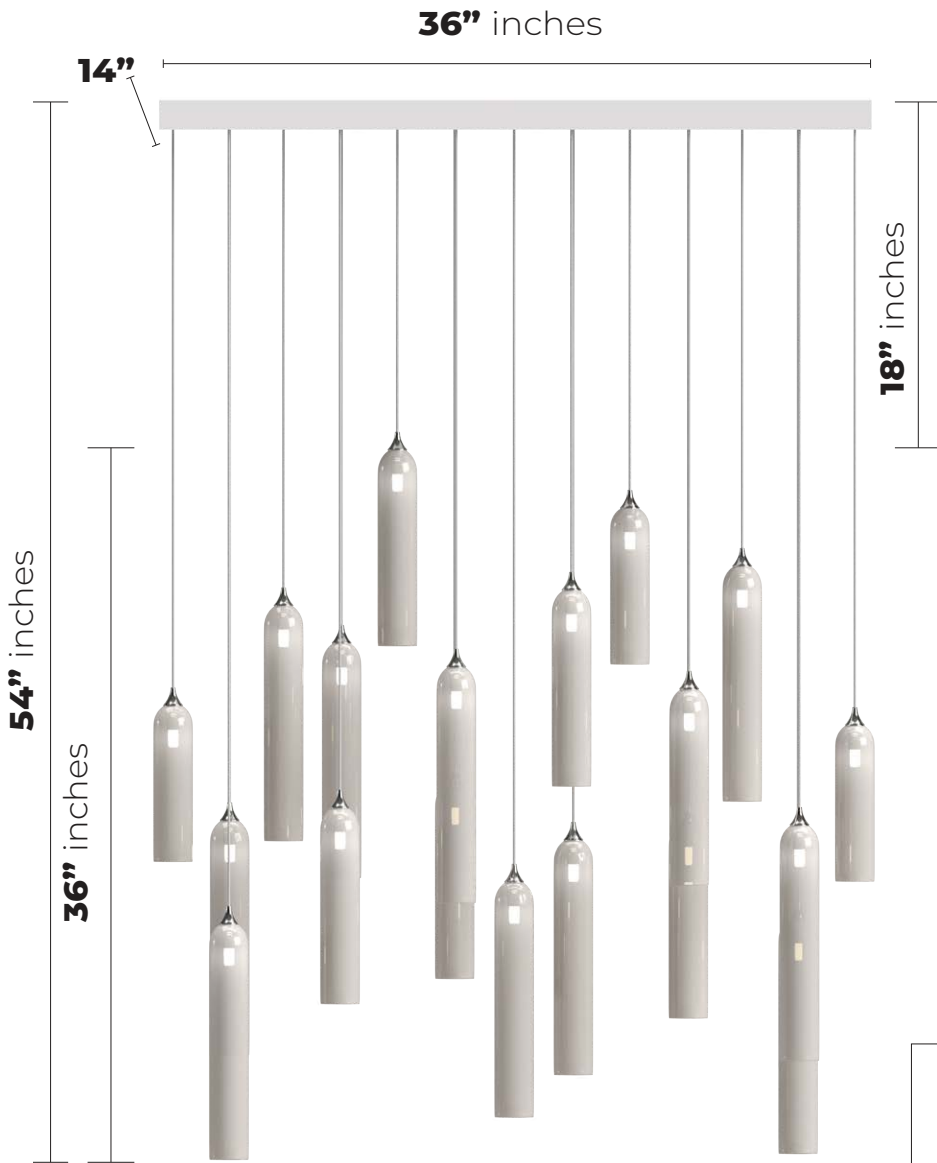

## OPAL CANDLES

19 LIGHTS  
54" Height

### **Specs**

36" x 14" Rectangular Canopy

PENDANT QTY	SIZE	COLOR
10	12"	Milk White
6	10"	Milk White
3	8"	Milk White

3D MODEL VIEW:  
<https://adobe.ly/3pGbYkk>

**Bulbs**  
LED - G9 - Dimmable

### Specs

36" x 14" Rectangular Canopy

PENDANT QTY	SIZE	COLOR
10	12"	Milk White
6	10"	Milk White
3	8"	Milk White

3D MODEL VIEW:  
<https://adobe.ly/3lFrnA4>

**Bulbs**  
LED - G9 - Dimmable

### Specs

36" x 14" Rectangular Canopy

PENDANT QTY	SIZE	COLOR
10	12"	Milk White
6	10"	Milk White
3	8"	Milk White

3D MODEL VIEW:  
<https://adobe.ly/3rMjXyR>

**Bulbs**  
LED - G9 - Dimmable