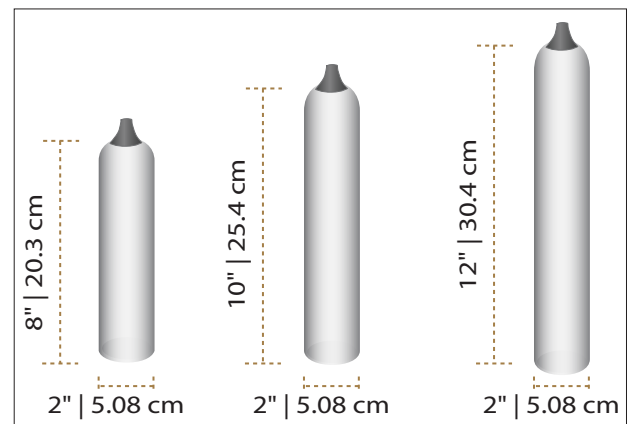

### **Specs**

36" x 14" Rectangular Canopy

PENDANT QTY	SIZE	COLOR
10	12"	Milk White
6	10"	Milk White
3	8"	Milk White

3D MODEL VIEW:  
<https://adobe.ly/3pGbYkk>

**Bulbs**  
LED - G9 - Dimmable

## OPAL CANDLES

19 LIGHTS  
78" Height

### Specs

36" x 14" Rectangular Canopy

PENDANT QTY	SIZE	COLOR
10	12"	Milk White
6	10"	Milk White
3	8"	Milk White

3D MODEL VIEW:  
<https://adobe.ly/3lFrnA4>

**Bulbs**  
LED - G9 - Dimmable