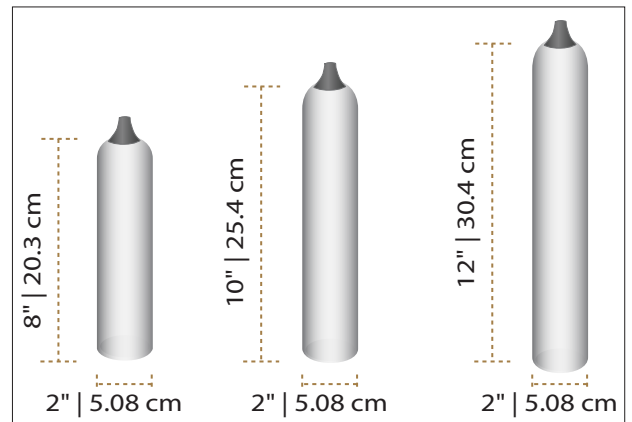

## OPAL CANDLES

19 LIGHTS  
54" Height

### **Specs**

36" x 14" Rectangular Canopy

PENDANT QTY	SIZE	COLOR
10	12"	Milk White
6	10"	Milk White
3	8"	Milk White

3D MODEL VIEW:  
<https://adobe.ly/3pGbYkk>

**Bulbs**  
LED - G9 - Dimmable

### Specs

36" x 14" Rectangular Canopy

PENDANT QTY	SIZE	COLOR
10	12"	Milk White
6	10"	Milk White
3	8"	Milk White

3D MODEL VIEW:  
<https://adobe.ly/3lFrnA4>

**Bulbs**  
LED - G9 - Dimmable

### Specs

36" x 14" Rectangular Canopy

PENDANT QTY	SIZE	COLOR
10	12"	Milk White
6	10"	Milk White
3	8"	Milk White

3D MODEL VIEW:  
<https://adobe.ly/3rMjXyR>

**Bulbs**  
LED - G9 - Dimmable