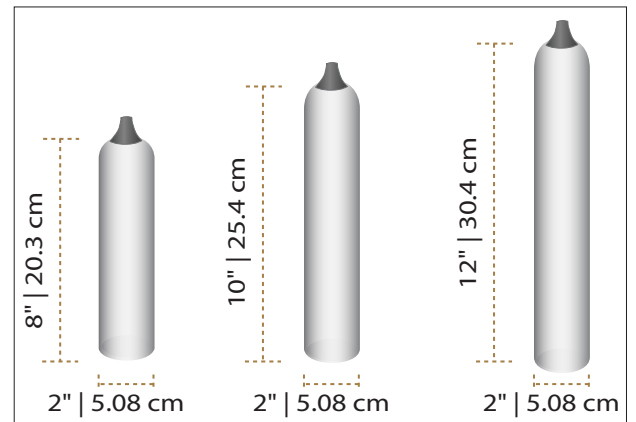

### **Specs**

36" x 14" Rectangular Canopy

PENDANT QTY	SIZE	COLOR
10	12"	Milk White
6	10"	Milk White
3	8"	Milk White

3D MODEL VIEW:  
<https://adobe.ly/3pGbYkk>

**Bulbs**  
LED - G9 - Dimmable

### Specs

36" x 14" Rectangular Canopy

PENDANT QTY	SIZE	COLOR
10	12"	Milk White
6	10"	Milk White
3	8"	Milk White

3D MODEL VIEW:  
<https://adobe.ly/3lFrnA4>

**Bulbs**  
LED - G9 - Dimmable

## OPAL CANDLES

19 LIGHTS  
114" Height

### Specs

36" x 14" Rectangular Canopy

PENDANT QTY	SIZE	COLOR
10	12"	Milk White
6	10"	Milk White
3	8"	Milk White

3D MODEL VIEW:  
<https://adobe.ly/3rMjXyR>

**Bulbs**  
LED - G9 - Dimmable