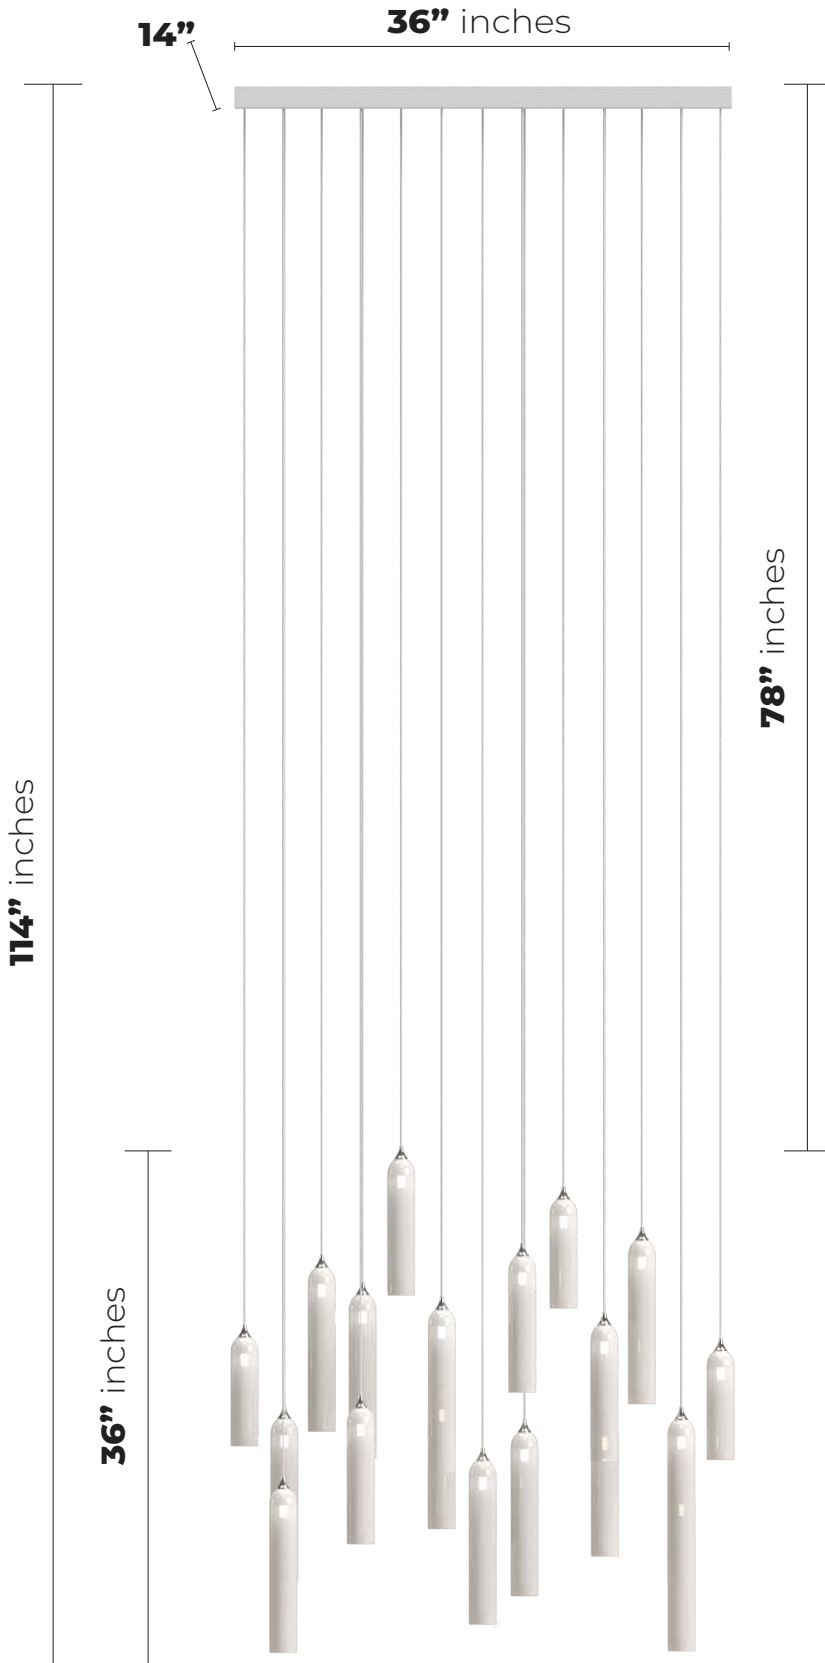

### **Specs**

36" x 14" Rectangular Canopy

PENDANT QTY	SIZE	COLOR
10	12"	Milk White
6	10"	Milk White
3	8"	Milk White

3D MODEL VIEW:  
<https://adobe.ly/3pGbYkk>

**Bulbs**  
LED - G9 - Dimmable

## OPAL CANDLES

19 LIGHTS  
78" Height

### Specs

36" x 14" Rectangular Canopy

PENDANT QTY	SIZE	COLOR
10	12"	Milk White
6	10"	Milk White
3	8"	Milk White

3D MODEL VIEW:  
<https://adobe.ly/3lFrnA4>

**Bulbs**  
LED - G9 - Dimmable

### Specs

36" x 14" Rectangular Canopy

PENDANT QTY	SIZE	COLOR
10	12"	Milk White
6	10"	Milk White
3	8"	Milk White

3D MODEL VIEW:  
<https://adobe.ly/3rMjXyR>

**Bulbs**  
LED - G9 - Dimmable