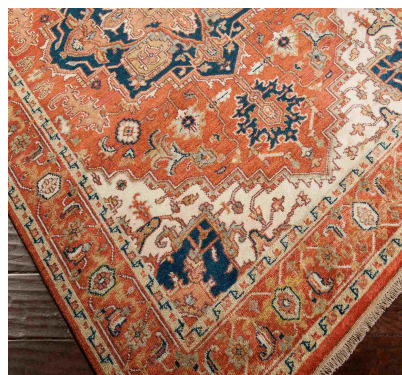

Zeus ZEU-7805

CORNER DETAIL

DETAILS

100% NZ Wool
Hand Knotted
Low Pile
Thickness: 0.59"
Made in India

SIZES AVAILABLE

2' x 3'	3' x 12'
3'9" x 5'9"	8' Round
5'6" x 8'6"	18" Sample
7'9" x 9'9"	Custom Sizes Available
8' x 11'	
9' x 13'	
10' x 14'	
12' x 15'	
2'6" x 8'	