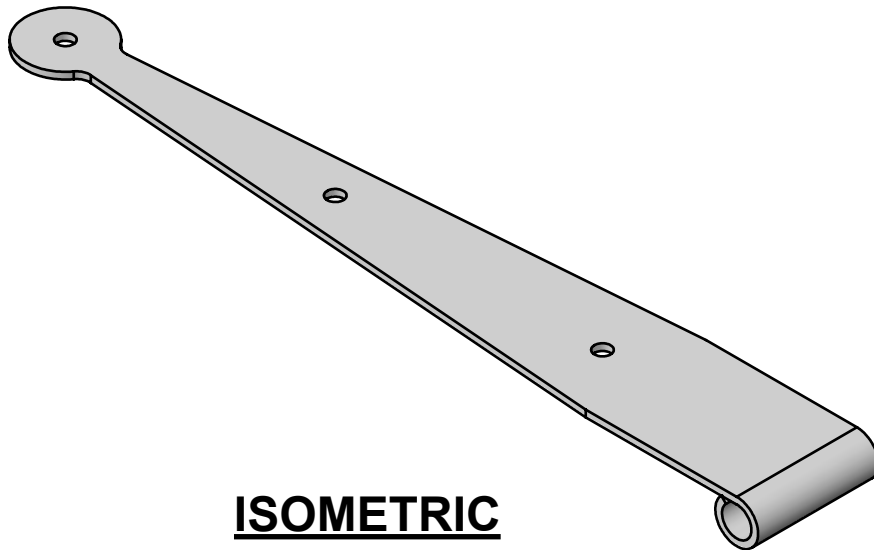

ITEM NUMBER: SHWM000X10SHSSBL

STEELTEK STRAP HINGE 10"W WITH 0" OFFSET (SOLD AS PAIR), 304 STAINLESS STEEL, POWDER COATED BLACK

FRONT

TOP

ISOMETRIC

EKENA MILLWORK
2300 WEST MAIN ST.
CLARKSVILLE, TX 75426
TOLL FREE: 866-607-0453
WWW.EKENAMILLWORK.COM