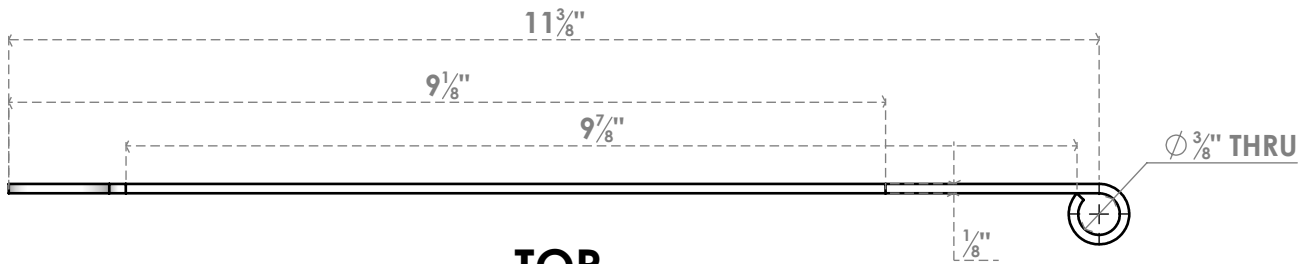

ITEM NUMBER: SHWM000X10SHSSBL

STEELTEK STRAP HINGE 10"W WITH 0" OFFSET (SOLD AS PAIR), 304 STAINLESS STEEL, POWDER COATED BLACK

FRONT

TOP

ISOMETRIC

EKENA MILLWORK
2300 WEST MAIN ST.
CLARKSVILLE, TX 75426
TOLL FREE: 866-607-0453
WWW.EKENAMILLWORK.COM

GENERATED DATE : 11/12/2024

NOTES

1. INSTALLATION TO BE COMPLETED IN ACCORDANCE WITH MANUFACTURER'S SPECIFICATIONS.
2. DRAWING MAY NOT BE TO SCALE
3. THIS DRAWING IS INTENDED FOR DESIGN AND PLANNING PURPOSES ONLY.
5. MANUFACTURED FROM 304 STAINLESS STEEL WITH POWDERCOATED BLACK FINISH.
6. ACTUAL DIMENSIONS MAY VARY DUE TO MATERIAL AND MANUFACTURING TOLERANCES