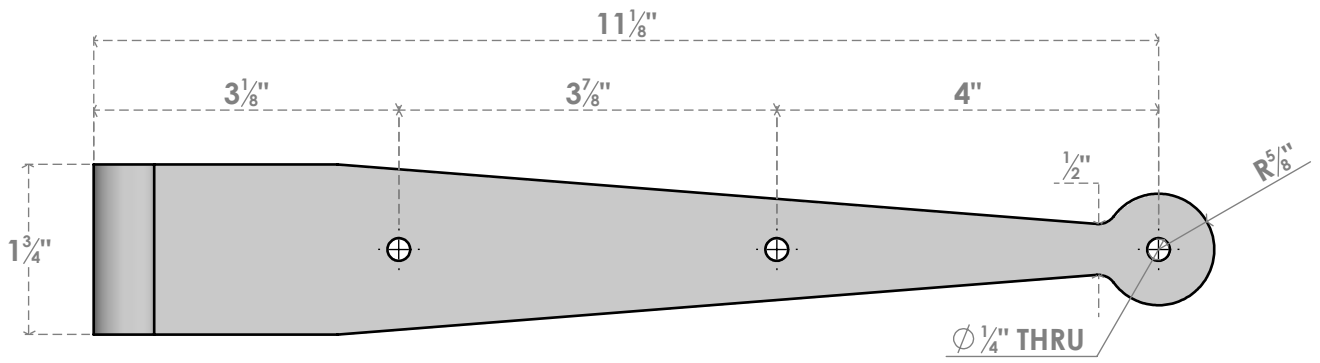

ITEM NUMBER: SHWM000X10SHSSBL

STEELTEK STRAP HINGE 10"W WITH 0" OFFSET (SOLD AS PAIR), 304 STAINLESS STEEL, POWDER COATED BLACK

FRONT

TOP

ISOMETRIC

EKENA MILLWORK
2300 WEST MAIN ST.
CLARKSVILLE, TX 75426
TOLL FREE: 866-607-0453
WWW.EKENAMILLWORK.COM

GENERATED DATE : 11/12/2024

NOTES

1. INSTALLATION TO BE COMPLETED IN ACCORDANCE WITH MANUFACTURER'S SPECIFICATIONS.
2. DRAWING MAY NOT BE TO SCALE
3. THIS DRAWING IS INTENDED FOR DESIGN AND PLANNING PURPOSES ONLY.
5. MANUFACTURED FROM 304 STAINLESS STEEL WITH POWDERCOATED BLACK FINISH.
6. ACTUAL DIMENSIONS MAY VARY DUE TO MATERIAL AND MANUFACTURING TOLERANCES