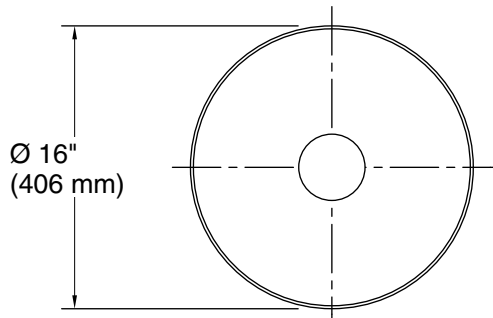

Color tiles intended for reference only.

Color	Code	Description
	0	White
	96	Biscuit
	7	Black Black™

Technical Information

All product dimensions are nominal.

Installation: Vessel, Pedestal

Drain hole: $1\text{-}3/4''$ (44 mm)