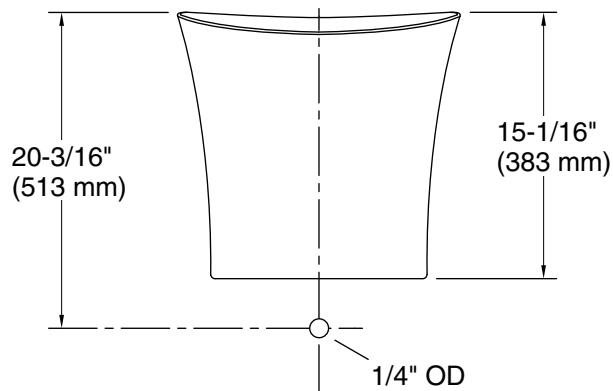

Color tiles intended for reference only.

Color	Code	Description
	0	White
	96	Biscuit
	7	Black Black™

Technical Information

All product dimensions are nominal.

Installation: Vessel, Pedestal

Drain hole: $1\text{-}3/4''$ (44 mm)