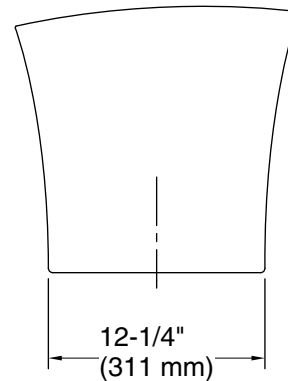

Color tiles intended for reference only.

Color	Code	Description
	0	White
	96	Biscuit
	7	Black Black™

Technical Information

All product dimensions are nominal.

Installation: Vessel, Pedestal

Drain hole: $1\text{-}3/4''$ (44 mm)