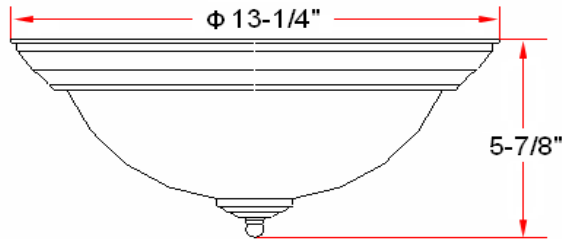

Dimensions

Warranty & Compliances

Warranty	10 Year Limited Warranty
UL	UL/cUL listed; Suitable for dry locations
ADA	N/A
EnergyStar	N/A

Companion Fixtures

2 LT Ceiling Mount (5^{7/8"} x 13^{1/4"})

1 LT Wall Sconce

1 LT Wall Mount

2 LT Wall Mount

1 LT Ceiling Mount (6^{3/4"} x 6")

1 LT Ceiling Mount (5" x 7^{5/8"})

2 LT Ceiling Mount (5" x 9^{1/2"})

3 LT Chandelier

5 LT Chandelier

Pendant

Mini Pendant