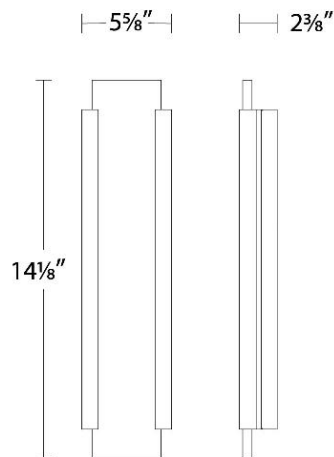

LINE DRAWING:

WS-W11914