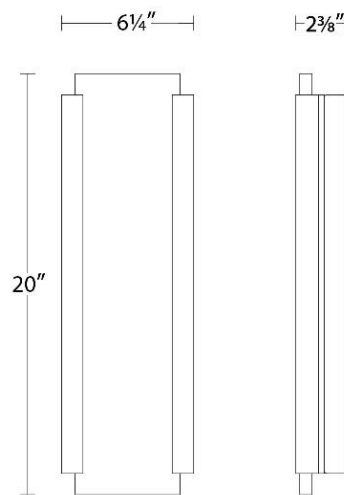

LINE DRAWING:

WS-W11920