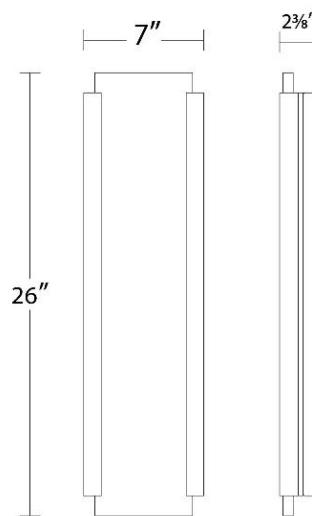

FEATURES

- Front lit etched acrylic panel design
- Driver concealed within the fixture
- 5 year warranty

SPECIFICATIONS

Color Temp:	3000K
Input:	120-277V,50/60Hz
CRI:	90
Dimming:	ELV: 100-10% , 0-10V: 100-5%,TRIAC: 100-10%
Rated Life:	50000 Hours
Mounting:	Can be mounted on wall vertically or upside down
Standards:	ETL, cETL,IP65 Wet Location Listed
Construction:	Aluminum body with acrylic diffuser

Catalog Number: _____

Project: _____

Location: _____

Model & Size	Color Temp	Finish	LED Watts	LED Lumens	Delivered Lumens
WS-W11926 26"	3000K	BK Black	20W	2855	1138

Example: **WS-W11926-BK**

For custom requests please contact customs@wacighting.com

DESCRIPTION

Modern elegance in a powerful, iconic design.

FEATURES

- Front lit etched acrylic panel design
- Driver concealed within the fixture
- 5 year warranty

SPECIFICATIONS

Color Temp:	3000K
Input:	120-277V,50/60Hz
CRI:	90
Dimming:	ELV: 100-10% , 0-10V: 100-5%,TRIAC: 100-10%
Rated Life:	50000 Hours
Mounting:	Can be mounted on wall vertically or upside down
Standards:	ETL, cETL,IP65 Wet Location Listed
Construction:	Aluminum body with acrylic diffuser

FINISHES:

Black

LINE DRAWING:

WS-W11926