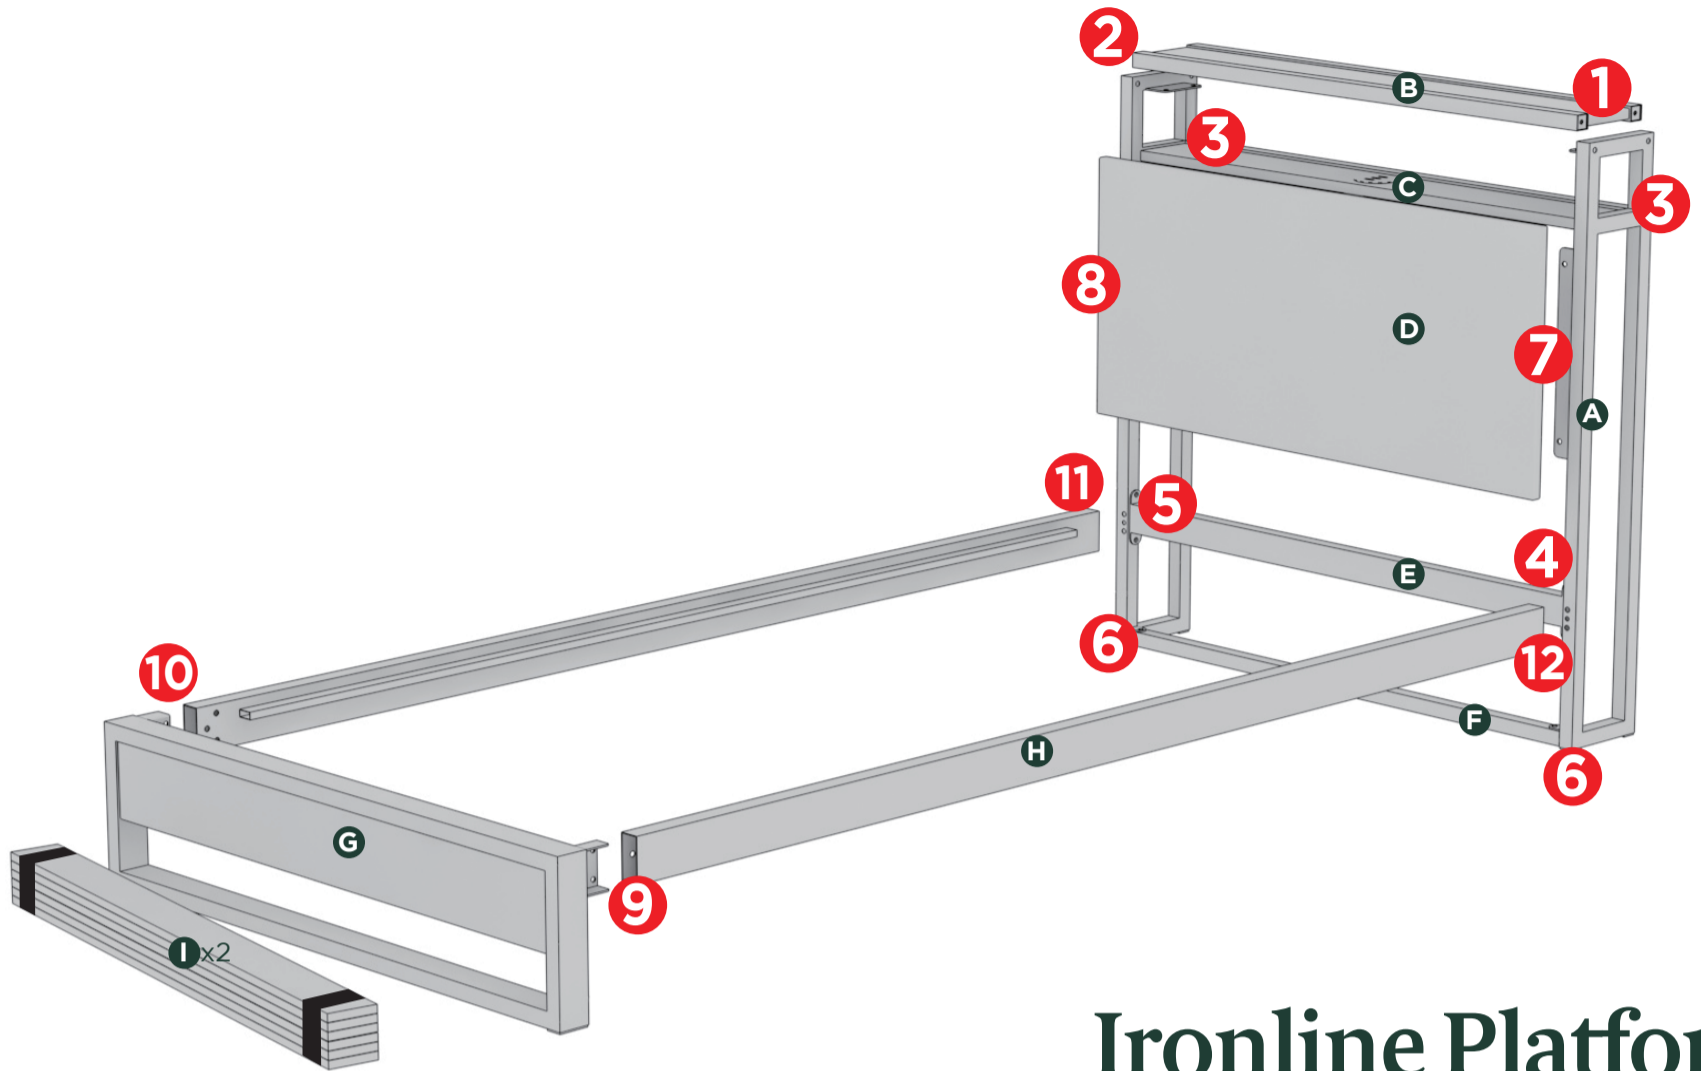

Numbering System

Easy assembly by following 1,2,3...

Ironline Platform Bed Frame With Shelf

Twin

Components

-  **A** x1 set
-  **B** x1 pc
-  **C** x1 pc
-  **D** x1 pc
-  **E** x1 pc
-  **F** x1 pc
-  **G** x1 pc
-  **H** x1 set
-  **I** x2 pcs
-  **K** x1 pc
-  **J** x1 pc
-  **L** x8pcs
-  **S** x24pcs
-  x1 pc

1

2

3

4

5

6

7

8

9

10

Please peel off the upper strip
Non-Slip tape keeps your
mattress in place