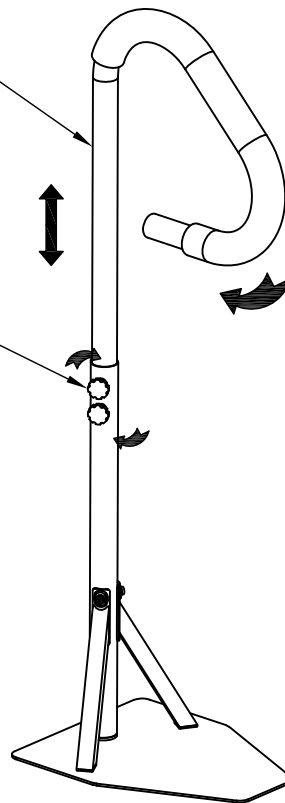

# Single-way Hot Tub Handrail

2PCS

**1**

Connect #B and #D with bolt #I.

Note: Don't tighten the bolt too much for now.

**2**

Connect #B and #C together with parts in the order of #H, #G, #F.

Note: Don't tighten the bolt too much for now.

E

2X

3

K

2PCS

7

K

Assemble wedge blocks #K to eliminate gaps for seamless fit.

8

Loosening #E can adjust its height or direction.

Adjustable handle can be loosened or tightened.