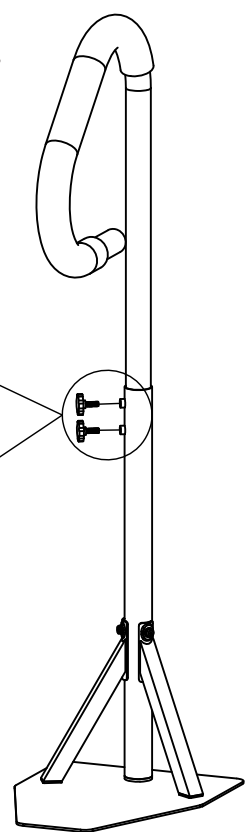

A

1PC

5

A

Insert #A into #B.

E

2PCS

6

Fix #A and #B with 2 #E.

E

2X

3