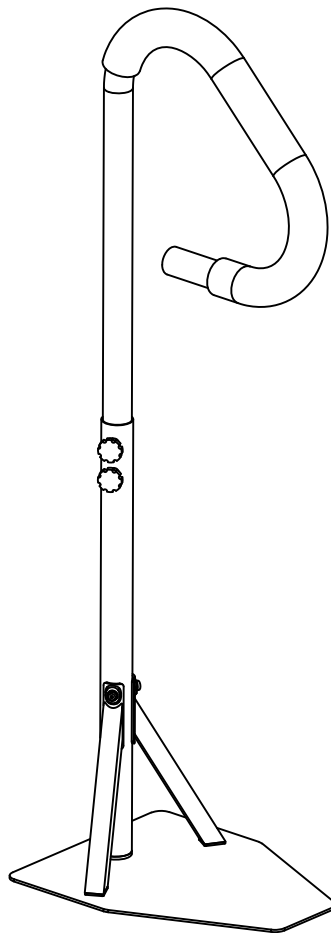

# Single-way Hot Tub Handrail

## ASSEMBLY MANUAL

**MODEL# :LNCF9424**

Missing part? Damaged? Contact us via email at

[service@domioutdoorliving.com](mailto:service@domioutdoorliving.com)

[www.domioutdoorliving.com](http://www.domioutdoorliving.com)