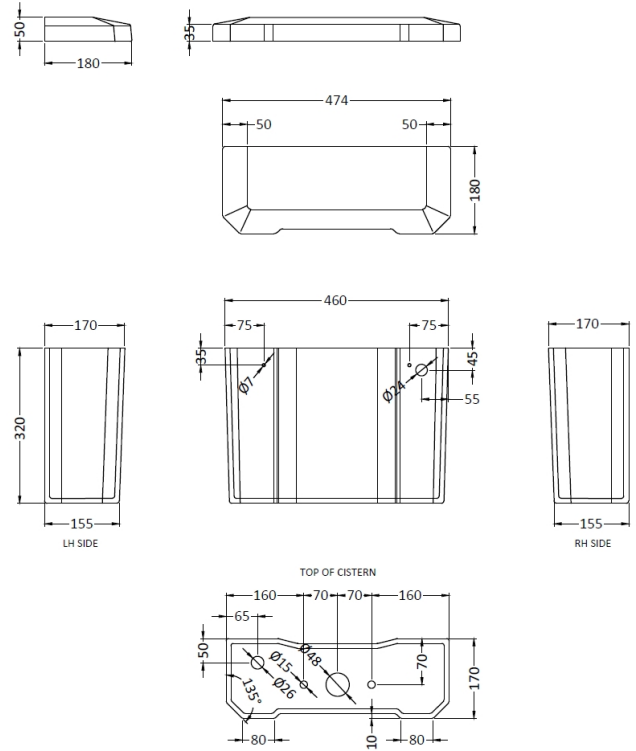

# CUSTOMER DATA SHEET - CERAMICS

**DESCRIPTION:** Comfort Height Toilet Pan Cc Exc Seat

PRODUCT DIMENSIONS			
Height (mm)	Width (mm)	Depth (mm)	Nett Wgt Kg
495	355	700	22.5

PACKAGING DIMENSIONS			
Height (mm)	Width (mm)	Depth (mm)	Gross Wgt Kg
380	720	505	23.1

PACKAGING DATA			
Box Colour		Label Colour	
Box Qty		Label Qty	
Label Size	x	Label Qty	

OUTER BOX DIMENSIONS (If Applicable)			
Height (mm)	Width (mm)	Depth (mm)	Gross Wgt Kg

PRODUCT DETAILS	
Country of Origin	China
Fitting Instruction	No

SEAT			
Type	Round	Function	Not Applicable
Material	Not Applicable		
Hinge Type	Top & Bottom Fix	Hinge Material	Not Applicable

BASINS			
Tap Hole	Not Applicable	Chain Stay Hole	Not Applicable
Template	Not Applicable	Waste Type Req'd	Not Applicable
Overflow Incl.	Not Applicable	Overflow Cover	Not Applicable
Inner Bowl Depth	N/A		

## PRODUCT DIMENSIONS

Height (mm)	Width (mm)	Depth (mm)	Nett Wgt Kg
370	474	180	14.87