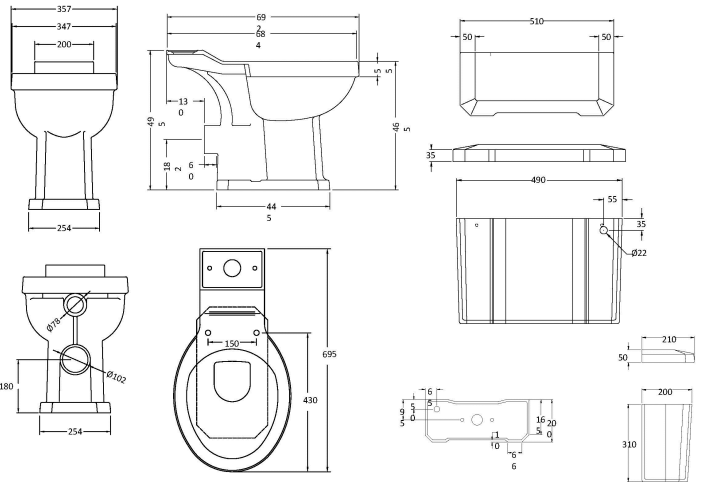

# CUSTOMER DATA SHEET - CERAMICS

**DESCRIPTION:** Comfort Height Toilet Pan Cc Exc Seat

PRODUCT DIMENSIONS			
Height (mm)	Width (mm)	Depth (mm)	Nett Wgt Kg
495	355	700	22.5

PACKAGING DIMENSIONS			
Height (mm)	Width (mm)	Depth (mm)	Gross Wgt Kg
380	720	505	23.1

PACKAGING DATA			
Box Colour		Label Colour	
Box Qty		Label Qty	
Label Size	x	Label Qty	

OUTER BOX DIMENSIONS (If Applicable)			
Height (mm)	Width (mm)	Depth (mm)	Gross Wgt Kg

PRODUCT DETAILS	
Country of Origin	China
Fitting Instruction	No

## PRODUCT DIMENSIONS

Height (mm)	Width (mm)	Depth (mm)	Nett Wgt Kg
370	474	180	14.87

## PACKAGING DIMENSIONS

Height (mm)	Width (mm)	Depth (mm)	Gross Wgt Kg
370	210	520	17