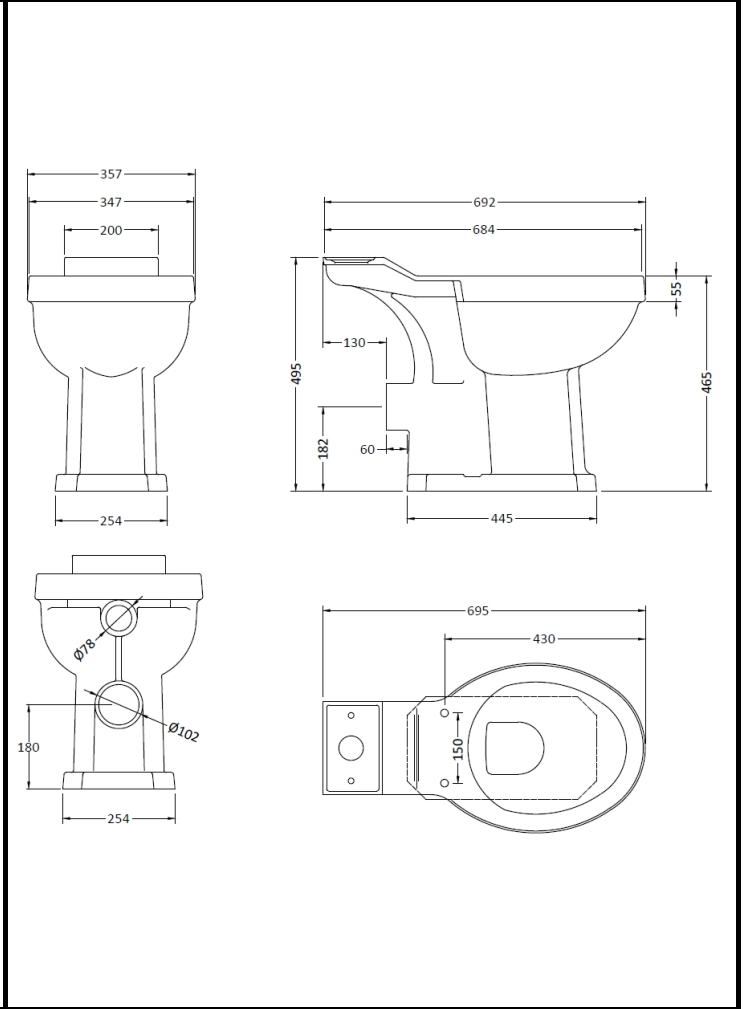

# CUSTOMER DATA SHEET

DESCRIPTION: Comfort Close Coupled Wc & Cistern

# CUSTOMER DATA SHEET - CERAMICS

**DESCRIPTION:** Comfort Height Toilet Pan Cc Exc Seat

PRODUCT DIMENSIONS			
Height (mm)	Width (mm)	Depth (mm)	Nett Wgt Kg
495	355	700	22.5

PACKAGING DIMENSIONS			
Height (mm)	Width (mm)	Depth (mm)	Gross Wgt Kg
380	720	505	23.1

PACKAGING DATA			
Box Colour		Label Colour	
Box Qty		Label Qty	
Label Size	x	Label Qty	

OUTER BOX DIMENSIONS (If Applicable)			
Height (mm)	Width (mm)	Depth (mm)	Gross Wgt Kg

PRODUCT DETAILS	
Country of Origin	China
Fitting Instruction	No

## PRODUCT DIMENSIONS

Height (mm)	Width (mm)	Depth (mm)	Nett Wgt Kg
370	474	180	14.87