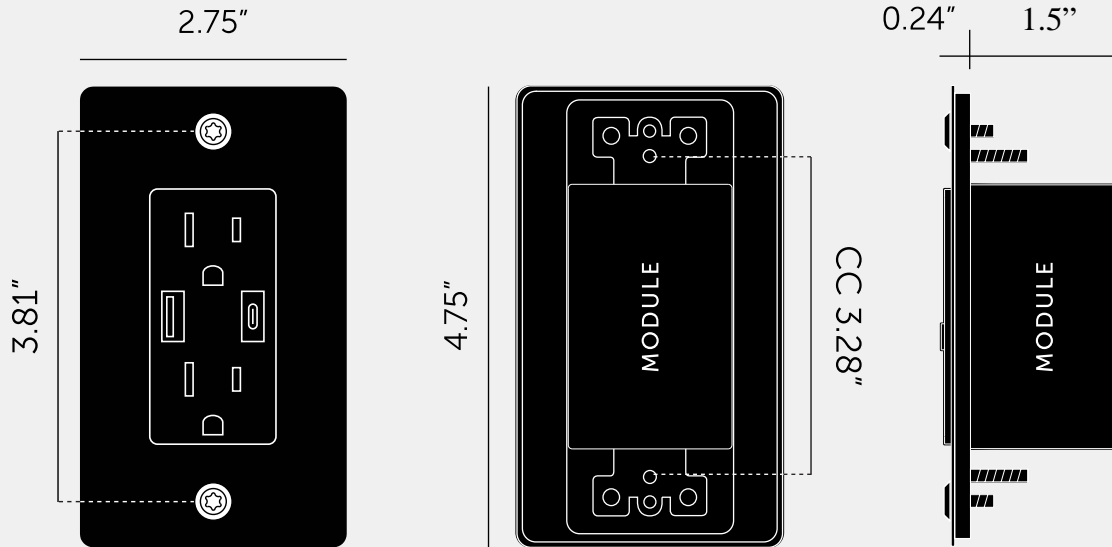

**1G DUPLEX OUTLET
/ USB A + C / LINEAR
/ WITHOUT LOGO**

ACTION: POWER OUTLET + USB

KNURL: LINEAR

RANGE: POWER OUTLETS

Our designer power outlet bring a touch of luxury to any room, available in a range of finishes to match our toggle switches and dimmers for a consistent flow throughout each room. With essential design features including iconic solid metal penny screw or torx, with the option for integrated USB chargers, you can find the perfect power outlet for your interiors.

SPECIFICATIONS

Our Metal Electricity range has solid stainless steel plates, in our signature white, steel, brass, smoked bronze and black finishes.

Module: NSM-143243 / NSM-023242 (XJY-USB-30-A-A/C)

Style: XJY-USB-30-A-A/C 1 x Duplex Outlet & 2 x USB Charger

Outlet: 15A / 125V AC / 60HZ

USB charger: Class 2 / USB Type-A / 5VDC / 2.4A USB

Type-C / PD'QC3.0

Certification: cETLus listed 5005536

INCLUDED

1 x 1G Wall Plate

1 x Outlet and USB A + C

1 x Outlet Detail Kit