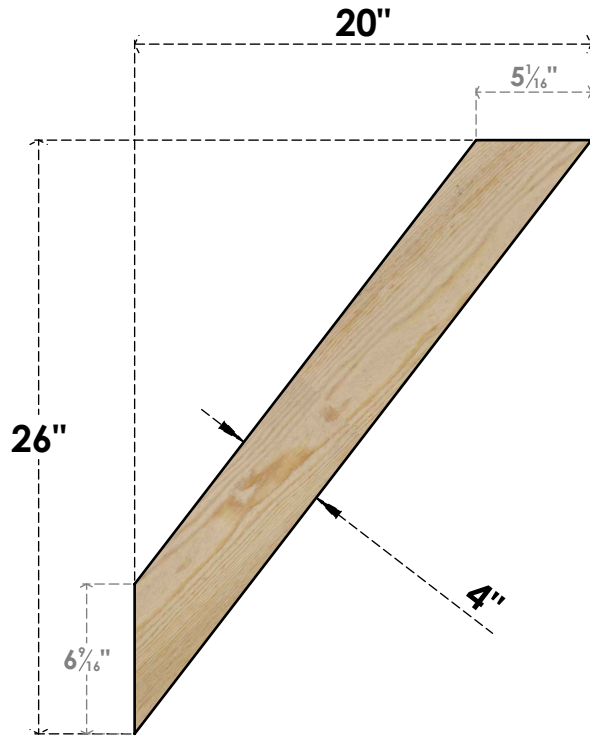

BRC04X20X26TRA00RDF

4"W X 20"D X 26"H TRADITIONAL ROUGH SAWN BRACE, DOUGLAS FIR

SIDE

FRONT

EKENA MILLWORK
 2300 WEST MAIN ST.
 CLARKSVILLE, TX 75426
 TOLL FREE: 866-607-0453
 WWW.EKENAMILLWORK.COM

NOTES

1. INSTALLATION TO BE COMPLETED IN ACCORDANCE WITH MANUFACTURER'S SPECIFICATIONS.
2. DRAWING MAY NOT BE TO SCALE
3. THIS DRAWING IS INTENDED FOR DESIGN AND PLANNING PURPOSES ONLY.
4. ALL INFORMATION CONTAINED HEREIN WAS CURRENT AT THE TIME OF DEVELOPMENT BUT MUST BE REVIEWED AND APPROVED BY THE PRODUCT MANUFACTURER TO BE CONSIDERED ACCURATE.
5. PRODUCTS ARE NOT KILN DRIED. THIS ITEM IS UNIQUE AND WILL CONTAIN THE NATURAL VARIATIONS THAT THE WOOD SPECIES OFFERS. THIS MAY RESULT IN VARIATIONS UP TO 1/4"