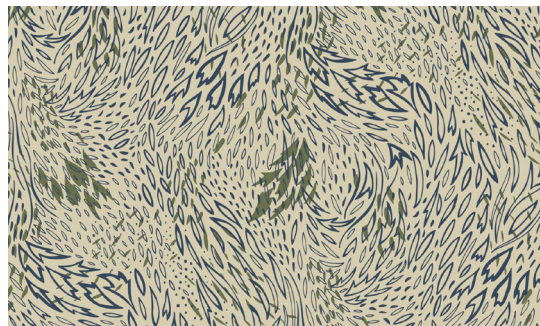

HYGGE & WEST

AVAILABLE COLORWAYS

Ebony
PP-001

Gray
PP-002

French Gray
PP-012

Indigo
PP-013

Khaki
PP-014

PATTERN PEOPLE

Forest Floor

This modern, abstract pattern captures the beauty of the leafy forest floor of the Pacific Northwest and redefines it for everlasting indoor enjoyment.

ROLL SIZE

27 in wide by 30 ft long (double roll)

VERTICAL REPEAT

18 in

MATCH

Straight across

TYPE

Hand screen printed coated paper
(paste required)

FINISH

Pre-trimmed