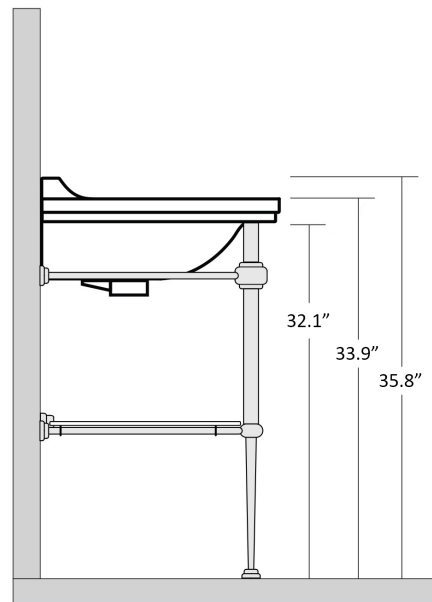

\* WS Bath Collections reserves the right to revise dimensions or information on this sheet without notice

|                                |                                     |   |   |
|--------------------------------|-------------------------------------|---|---|
| <b>Collection  </b><br>Waldorf | <b>Model  </b><br>Waldorf 4141+9197 | Dimensions Metric<br><i>1 inch = 2.54 cm</i><br><i>1 inch = 25.4 mm</i> | <br>1051 Lea Drive - Collegeville, PA 19426<br>Tel. 215 513 9400 - Fax 610 831 0215<br><a href="http://www.ws bathcollections.com">www.ws bathcollections.com</a> - <a href="mailto:info@ws bathcollections.com">info@ws bathcollections.com</a> |
|--------------------------------|-------------------------------------|---|---|

Collection  
Waldorf

Model |  
Waldorf 4141+9197

Dimensions Metric  
1 inch = 2.54 cm  
1 inch = 25.4 mm

**WS**<sup>®</sup>  
BATH  
COLLECTIONS

1051 Lea Drive - Collegeville, PA 19426  
Tel. 215 513 9400 - Fax 610 831 0215  
[www.ws bathcollections.com](http://www.ws bathcollections.com) - [info@ws bathcollections.com](mailto:info@ws bathcollections.com)

Collection  
Waldorf

Model |  
Waldorf 4141+9197

Dimensions Metric

1 inch = 2.54 cm  
1 inch = 25.4 mm

**WS**®  
**BATH**  
**COLLECTIONS**

1051 Lea Drive - Collegeville, PA 19426  
Tel. 215 513 9400 - Fax 610 831 0215