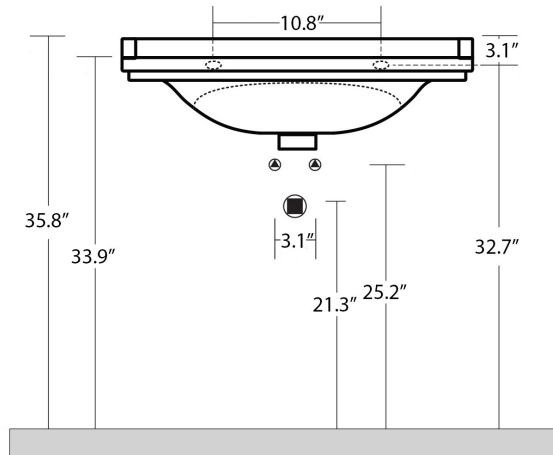

\* WS Bath Collections reserves the right to revise dimensions or information on this sheet without notice

|                                |                                     |   |   |
|--------------------------------|-------------------------------------|---|---|
| <b>Collection  </b><br>Waldorf | <b>Model  </b><br>Waldorf 4141+9197 | Dimensions Metric<br><i>1 inch = 2.54 cm</i><br><i>1 inch = 25.4 mm</i> | <br>1051 Lea Drive - Collegeville, PA 19426<br>Tel. 215 513 9400 - Fax 610 831 0215<br><a href="http://www.ws bathcollections.com">www.ws bathcollections.com</a> - <a href="mailto:info@ws bathcollections.com">info@ws bathcollections.com</a> |
|--------------------------------|-------------------------------------|---|---|

Collection  
Waldorf

Model |  
Waldorf 4141+9197

Dimensions Metric  
1 inch = 2.54 cm  
1 inch = 25.4 mm

**WS**<sup>®</sup>  
BATH  
COLLECTIONS

1051 Lea Drive - Collegeville, PA 19426  
Tel. 215 513 9400 - Fax 610 831 0215  
[www.ws bathcollections.com](http://www.ws bathcollections.com) - [info@ws bathcollections.com](mailto:info@ws bathcollections.com)

Collection  
Waldorf

Model |  
Waldorf 4141+9197

Dimensions Metric

1 inch = 2.54 cm  
1 inch = 25.4 mm

**WS**®  
**BATH**  
**COLLECTIONS**

1051 Lea Drive - Collegeville, PA 19426  
Tel. 215 513 9400 - Fax 610 831 0215