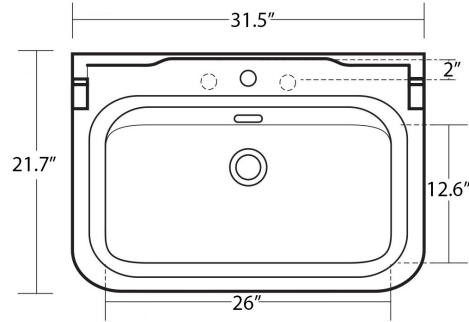

\* WS Bath Collections reserves the right to revise dimensions or information on this sheet without notice

|                                |                                     |   |   |
|--------------------------------|-------------------------------------|---|---|
| <b>Collection  </b><br>Waldorf | <b>Model  </b><br>Waldorf 4141+9197 | Dimensions Metric<br><i>1 inch = 2.54 cm</i><br><i>1 inch = 25.4 mm</i> | <br>1051 Lea Drive - Collegeville, PA 19426<br>Tel. 215 513 9400 - Fax 610 831 0215<br><a href="http://www.ws bathcollections.com">www.ws bathcollections.com</a> - <a href="mailto:info@ws bathcollections.com">info@ws bathcollections.com</a> |
|--------------------------------|-------------------------------------|---|---|

Collection  
Waldorf

Model |  
Waldorf 4141+9197

Dimensions Metric  
1 inch = 2.54 cm  
1 inch = 25.4 mm

**WS**<sup>®</sup>  
BATH  
COLLECTIONS

1051 Lea Drive - Collegeville, PA 19426  
Tel. 215 513 9400 - Fax 610 831 0215  
[www.ws bathcollections.com](http://www.ws bathcollections.com) - [info@ws bathcollections.com](mailto:info@ws bathcollections.com)

Collection  
Waldorf

Model |  
Waldorf 4141+9197

Dimensions Metric

1 inch = 2.54 cm  
1 inch = 25.4 mm

**WS**®  
**BATH**  
**COLLECTIONS**

1051 Lea Drive - Collegeville, PA 19426  
Tel. 215 513 9400 - Fax 610 831 0215