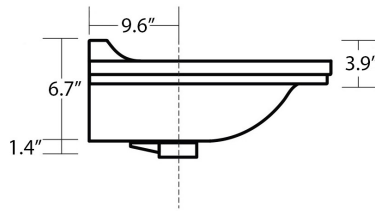

\* WS Bath Collections reserves the right to revise dimensions or information on this sheet without notice

|                                |                                     |   |   |
|--------------------------------|-------------------------------------|---|---|
| <b>Collection  </b><br>Waldorf | <b>Model  </b><br>Waldorf 4141+9197 | Dimensions Metric<br><i>1 inch = 2.54 cm</i><br><i>1 inch = 25.4 mm</i> | <br>1051 Lea Drive - Collegeville, PA 19426<br>Tel. 215 513 9400 - Fax 610 831 0215<br><a href="http://www.ws bathcollections.com">www.ws bathcollections.com</a> - <a href="mailto:info@ws bathcollections.com">info@ws bathcollections.com</a> |
|--------------------------------|-------------------------------------|---|---|

Collection  
Waldorf

Model |  
Waldorf 4141+9197

Dimensions Metric  
1 inch = 2.54 cm  
1 inch = 25.4 mm

**WS**<sup>®</sup>  
BATH  
COLLECTIONS

1051 Lea Drive - Collegeville, PA 19426  
Tel. 215 513 9400 - Fax 610 831 0215  
[www.ws bathcollections.com](http://www.ws bathcollections.com) - [info@ws bathcollections.com](mailto:info@ws bathcollections.com)

Collection  
Waldorf

Model |  
Waldorf 4141+9197

Dimensions Metric

1 inch = 2.54 cm  
1 inch = 25.4 mm

**WS**®  
**BATH**  
**COLLECTIONS**

1051 Lea Drive - Collegeville, PA 19426  
Tel. 215 513 9400 - Fax 610 831 0215