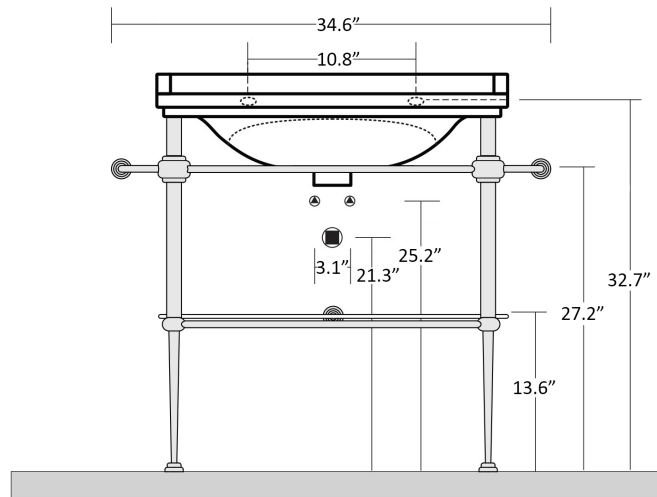

\* WS Bath Collections reserves the right to revise dimensions or information on this sheet without notice

|                                |                                     |   |   |
|--------------------------------|-------------------------------------|---|---|
| <b>Collection  </b><br>Waldorf | <b>Model  </b><br>Waldorf 4141+9197 | Dimensions Metric<br><i>1 inch = 2.54 cm</i><br><i>1 inch = 25.4 mm</i> | <br>1051 Lea Drive - Collegeville, PA 19426<br>Tel. 215 513 9400 - Fax 610 831 0215<br><a href="http://www.ws bathcollections.com">www.ws bathcollections.com</a> - <a href="mailto:info@ws bathcollections.com">info@ws bathcollections.com</a> |
|--------------------------------|-------------------------------------|---|---|

Collection  
Waldorf

Model |  
Waldorf 4141+9197

Dimensions Metric  
1 inch = 2.54 cm  
1 inch = 25.4 mm

**WS**<sup>®</sup>  
BATH  
COLLECTIONS

1051 Lea Drive - Collegeville, PA 19426  
Tel. 215 513 9400 - Fax 610 831 0215  
[www.ws bathcollections.com](http://www.ws bathcollections.com) - [info@ws bathcollections.com](mailto:info@ws bathcollections.com)

Collection  
Waldorf

Model |  
Waldorf 4141+9197

Dimensions Metric

1 inch = 2.54 cm  
1 inch = 25.4 mm

**WS**®  
**BATH**  
**COLLECTIONS**

1051 Lea Drive - Collegeville, PA 19426  
Tel. 215 513 9400 - Fax 610 831 0215